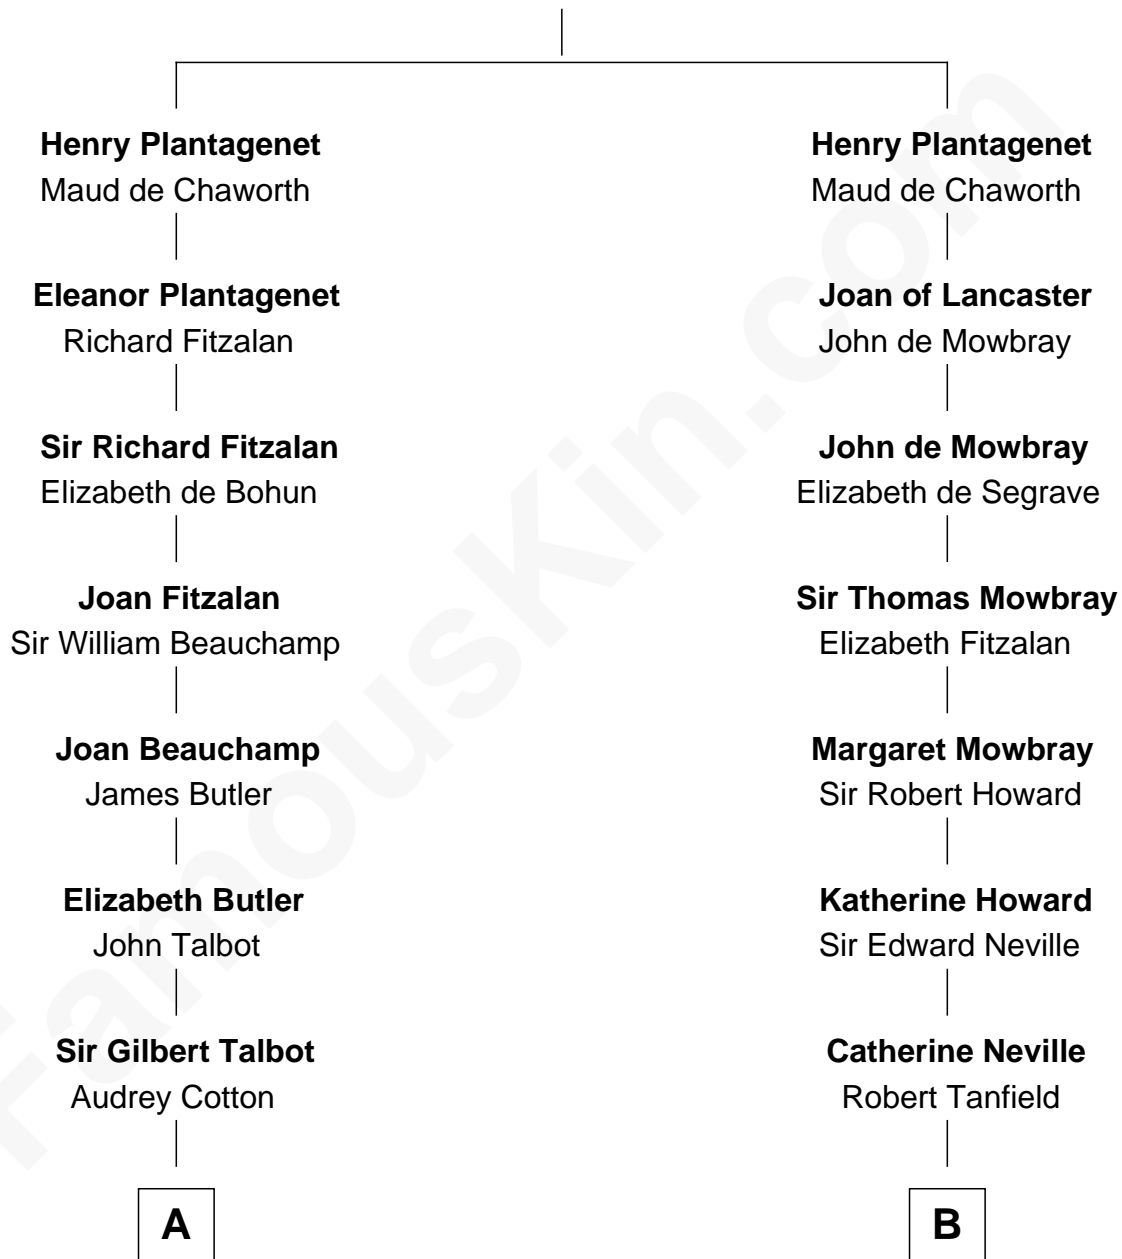

FamousKin.com

Relationship Chart of

Queen Elizabeth II

Queen of the United Kingdom

20th cousin 1 time removed of

Upton Sinclair

Pulitzer Prize Winning Novelist

Edmund Plantagenet

Blanche of Artois

C

Claude Bowes-Lyon

Frances Dora Smith

Claude George Bowes-Lyon

Cecilia Nina Cavendish-Bentinck

Elizabeth Bowes-Lyon

George VI, King of the United Kingdom