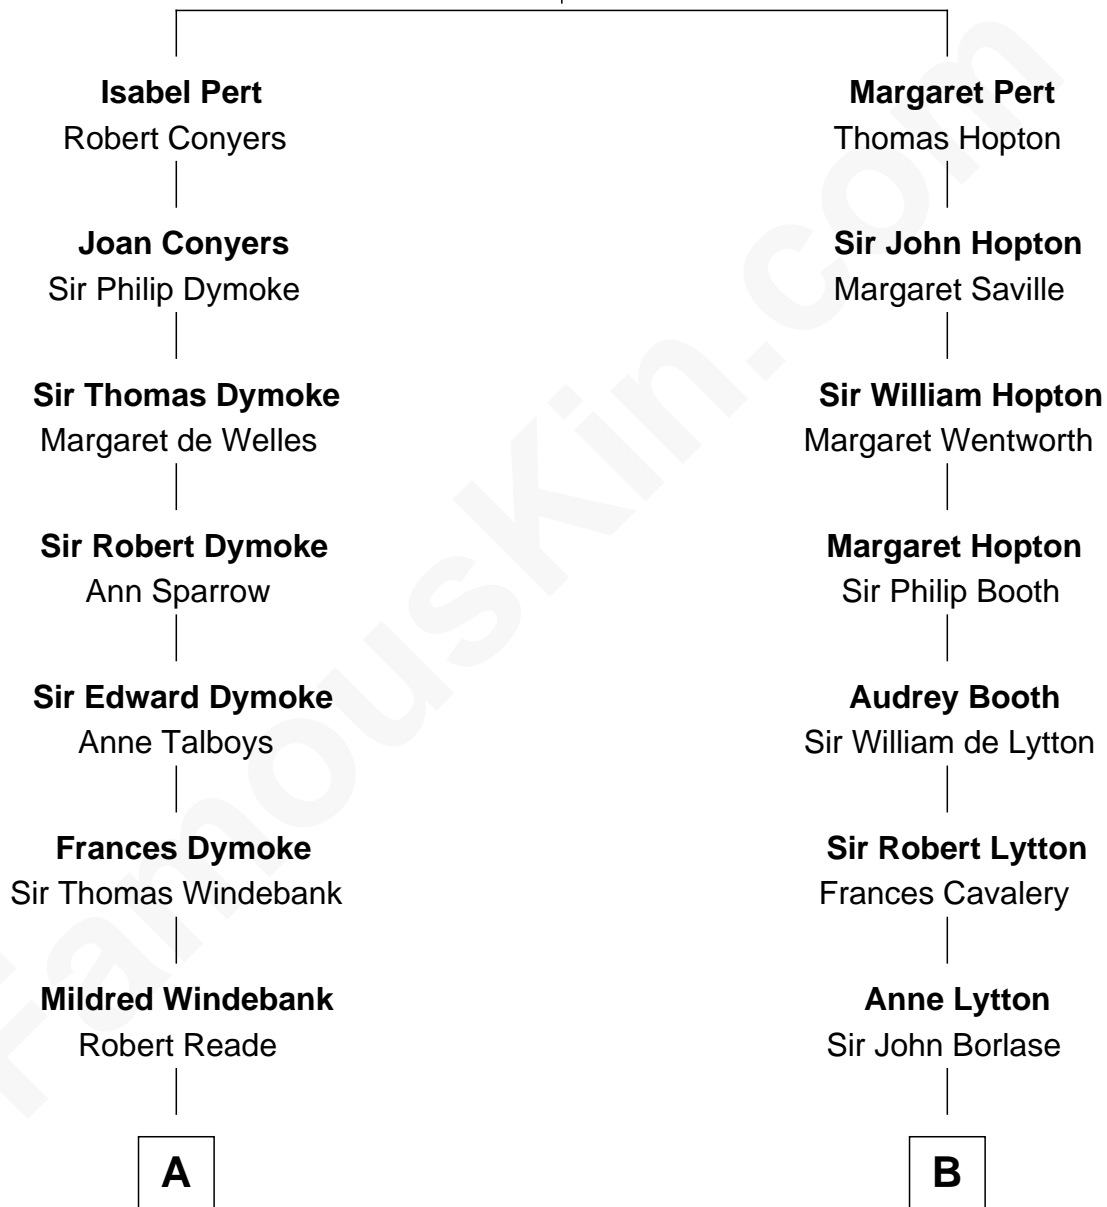

# FamousKin.com Relationship Chart of

**Queen Elizabeth II**

*Queen of the United Kingdom*

18th cousin of

**Upton Sinclair**

*Pulitzer Prize Winning Novelist*

**William Pert**  
Joan le Scrope

**C**

**Elizabeth Bowes-Lyon**

George VI, King of the United Kingdom

**Queen Elizabeth II**

*Queen of the United Kingdom*

**D**

**Upton Beall Sinclair**

Priscilla Augusta Harden

**Upton Sinclair**