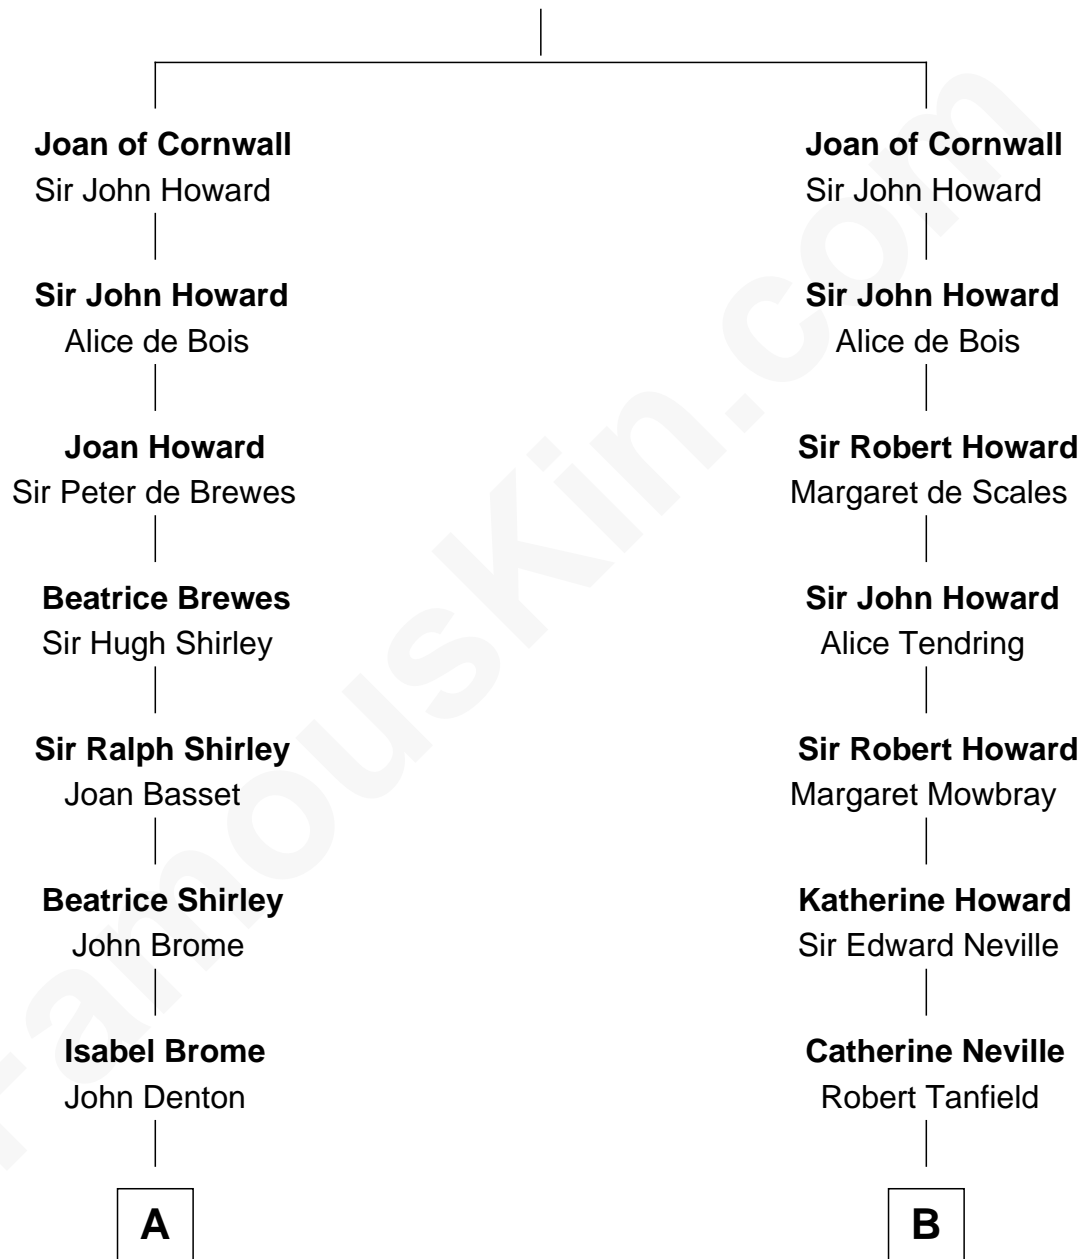

FamousKin.com Relationship Chart of

Queen Elizabeth II

Queen of the United Kingdom

21st cousin of

Upton Sinclair

Pulitzer Prize Winning Novelist

Sir Richard of Cornwall

Joan - - - - -