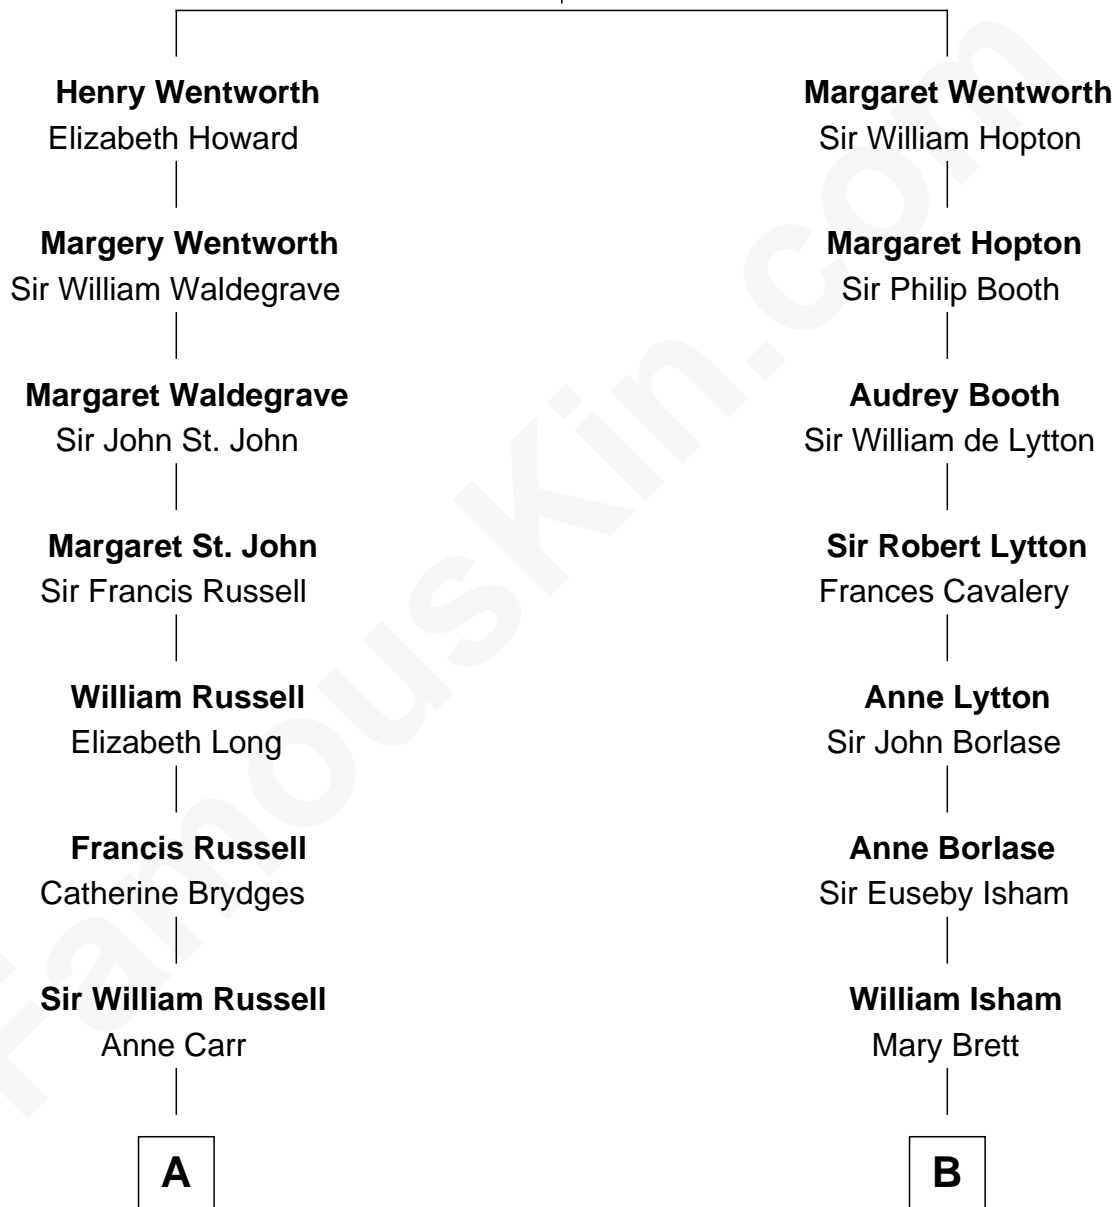

FamousKin.com Relationship Chart of

Queen Elizabeth II

Queen of the United Kingdom

16th cousin of

Upton Sinclair

Pulitzer Prize Winning Novelist

Sir Roger Wentworth

Margery Despencer

A

William Russell
Rachel Wriothesley

Rachel Russell
Sir William Cavendish

Sir William Cavendish
Catherine Hoskins

Sir William Cavendish
Charlotte Elizabeth Boyle

Dorothy Cavendish
William Henry Bentinck

Charles Augustus Cavendish-Bentinck
Anne Wellesley