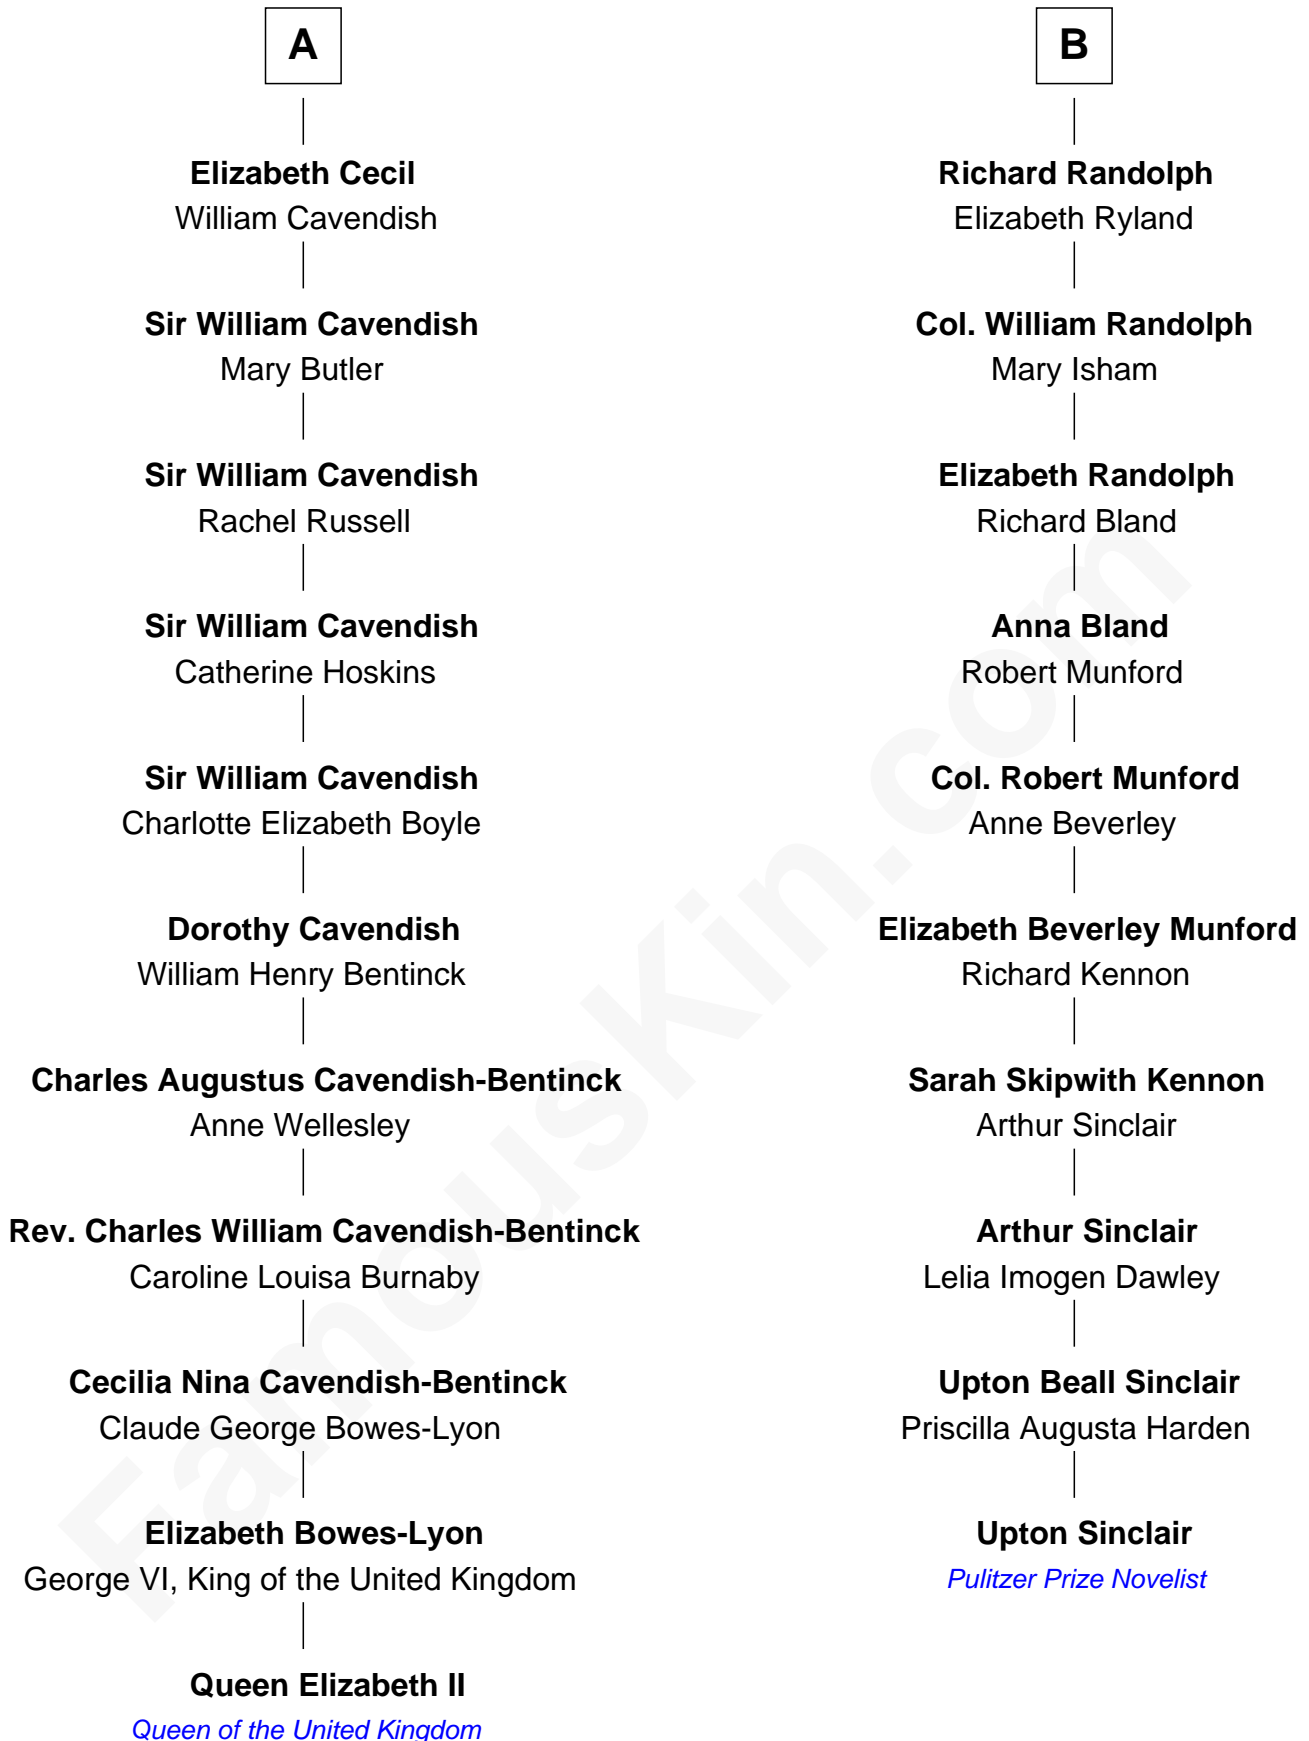

FamousKin.com Relationship Chart of

Queen Elizabeth II

Queen of the United Kingdom

16th cousin 1 time removed of

Upton Sinclair

Pulitzer Prize Winning Novelist

Sir Robert Howard

Margaret Mowbray

Elizabeth II photo by [Eric Draper](#)