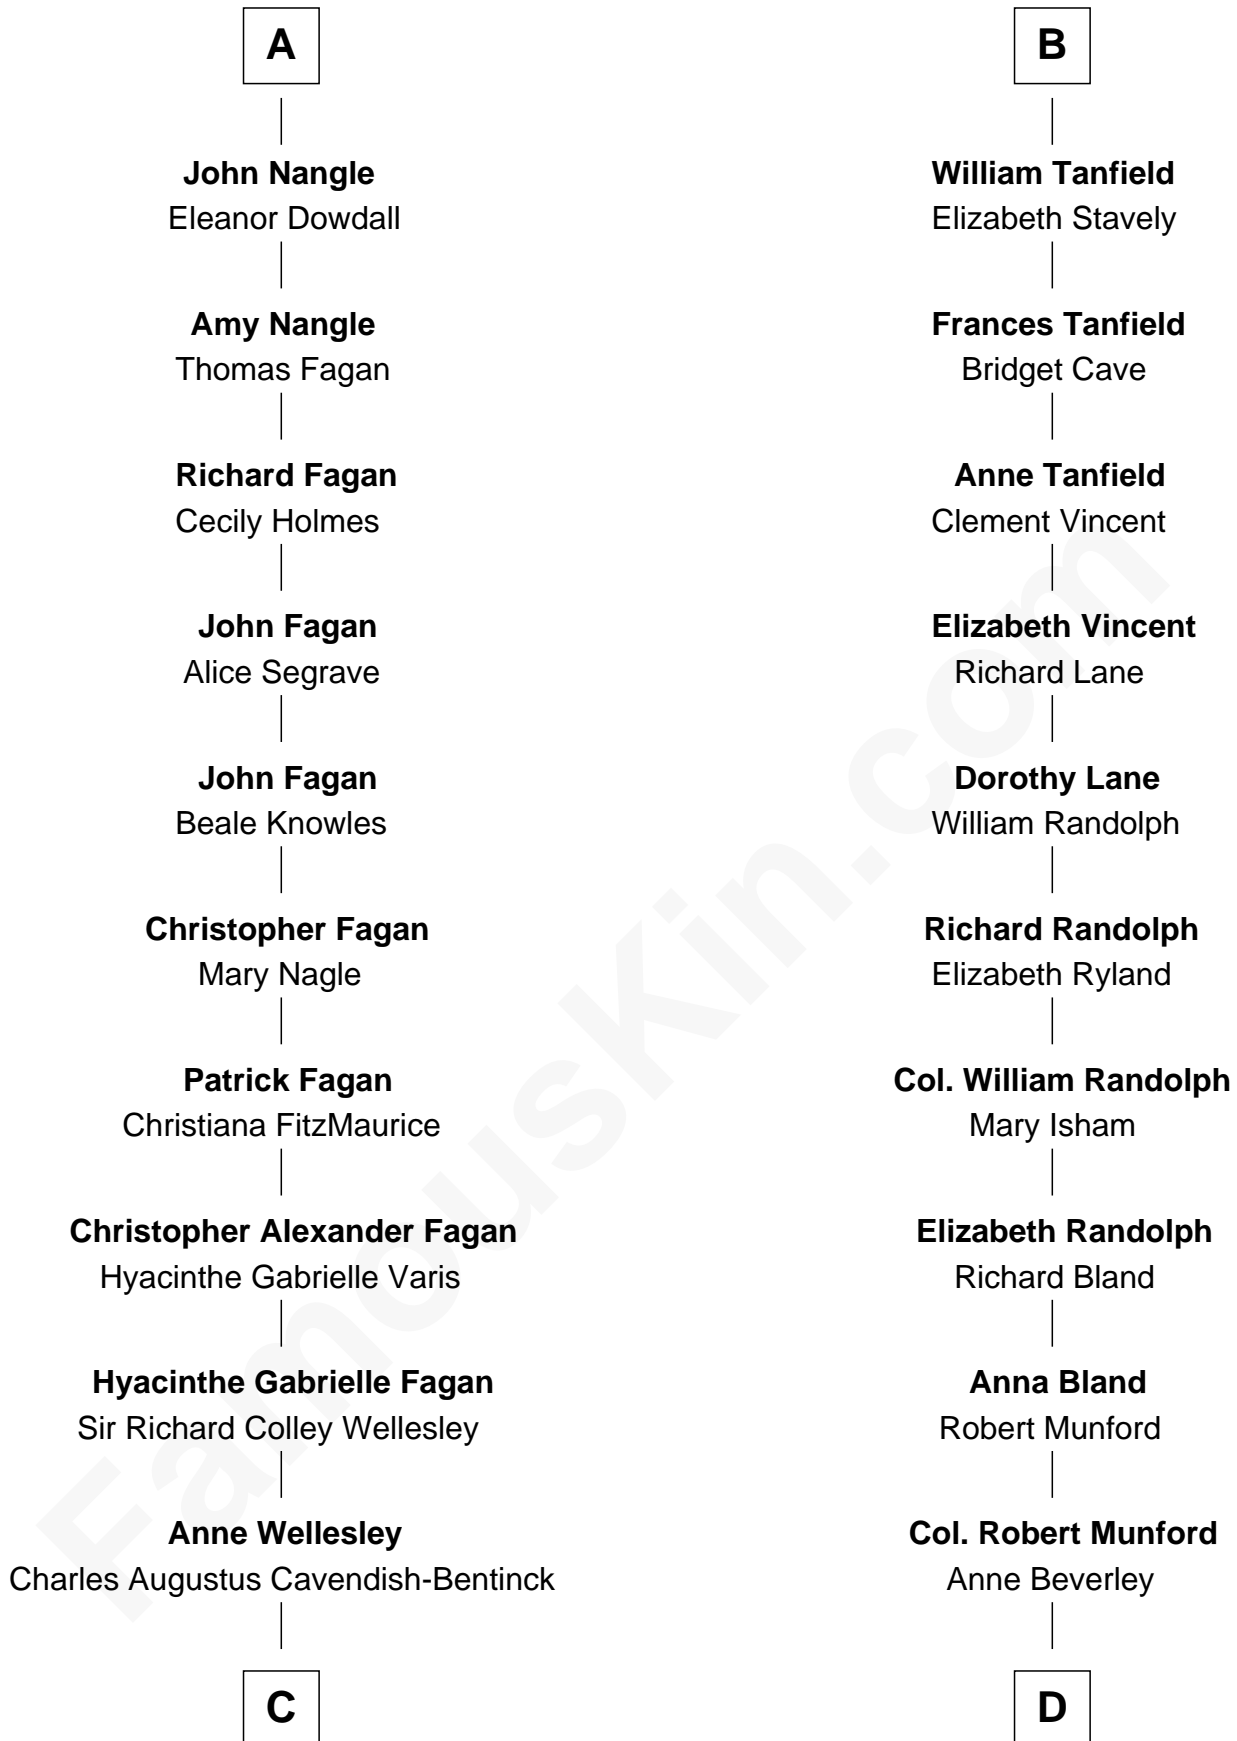

FamousKin.com Relationship Chart of

Queen Elizabeth II

Queen of the United Kingdom

20th cousin 1 time removed of

Upton Sinclair

Pulitzer Prize Winning Novelist

William de Braiose

C

Rev. Charles William Cavendish-Bentinck

Caroline Louisa Burnaby

Cecilia Nina Cavendish-Bentinck

Claude George Bowes-Lyon

Elizabeth Bowes-Lyon

George VI, King of the United Kingdom

Queen Elizabeth II

Queen of the United Kingdom