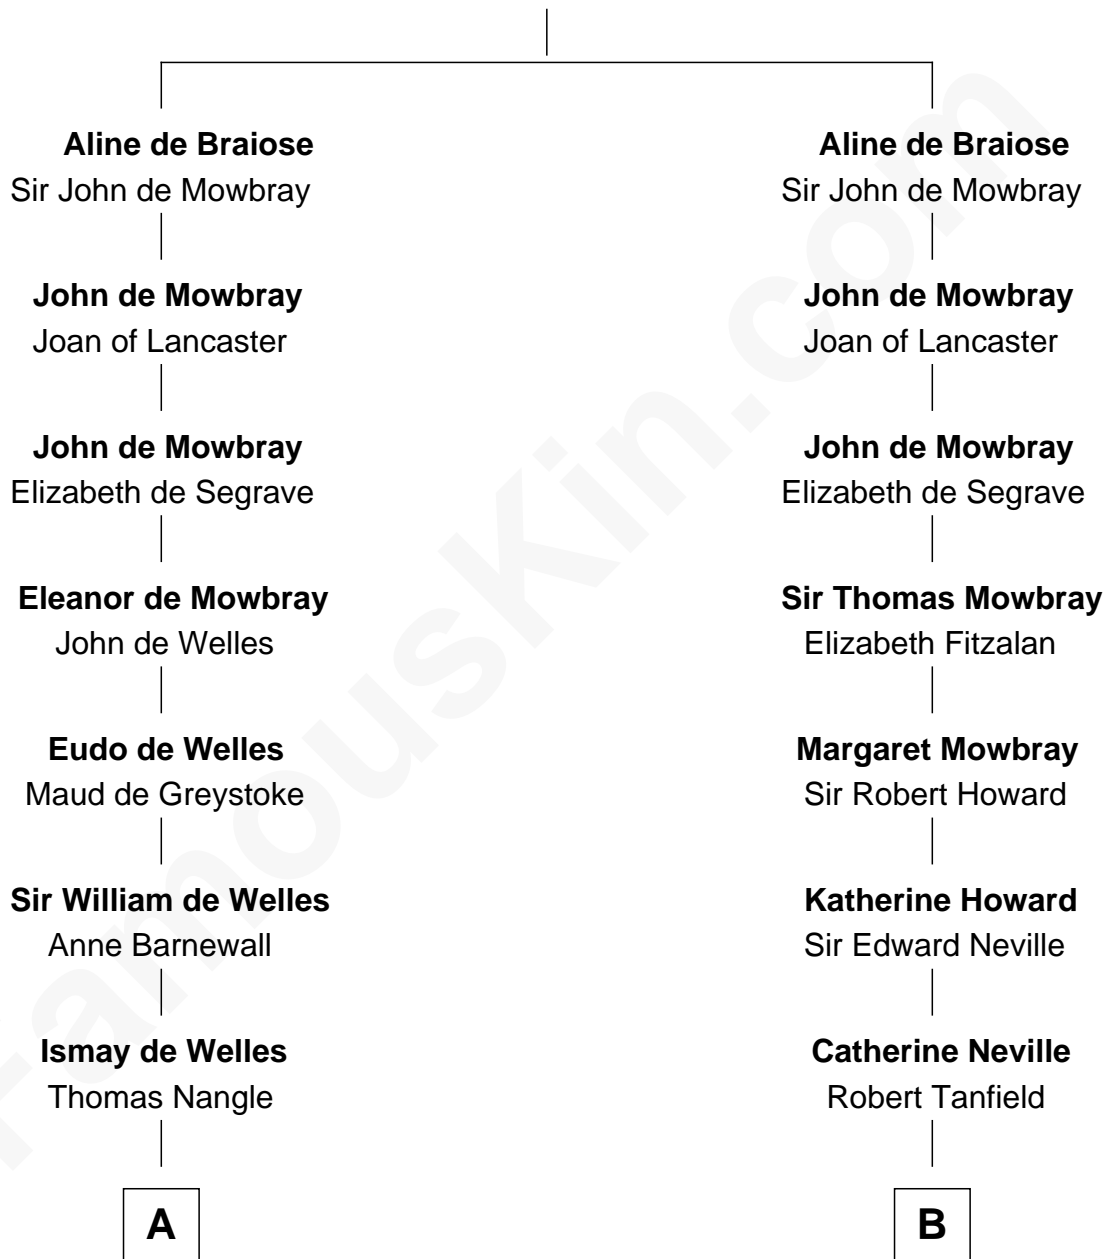

FamousKin.com Relationship Chart of

Queen Elizabeth II

Queen of the United Kingdom

20th cousin 1 time removed of

Upton Sinclair

Pulitzer Prize Winning Novelist

William de Braiose

C

Rev. Charles William Cavendish-Bentinck

Caroline Louisa Burnaby

Cecilia Nina Cavendish-Bentinck

Claude George Bowes-Lyon

Elizabeth Bowes-Lyon

George VI, King of the United Kingdom

Queen Elizabeth II

Queen of the United Kingdom