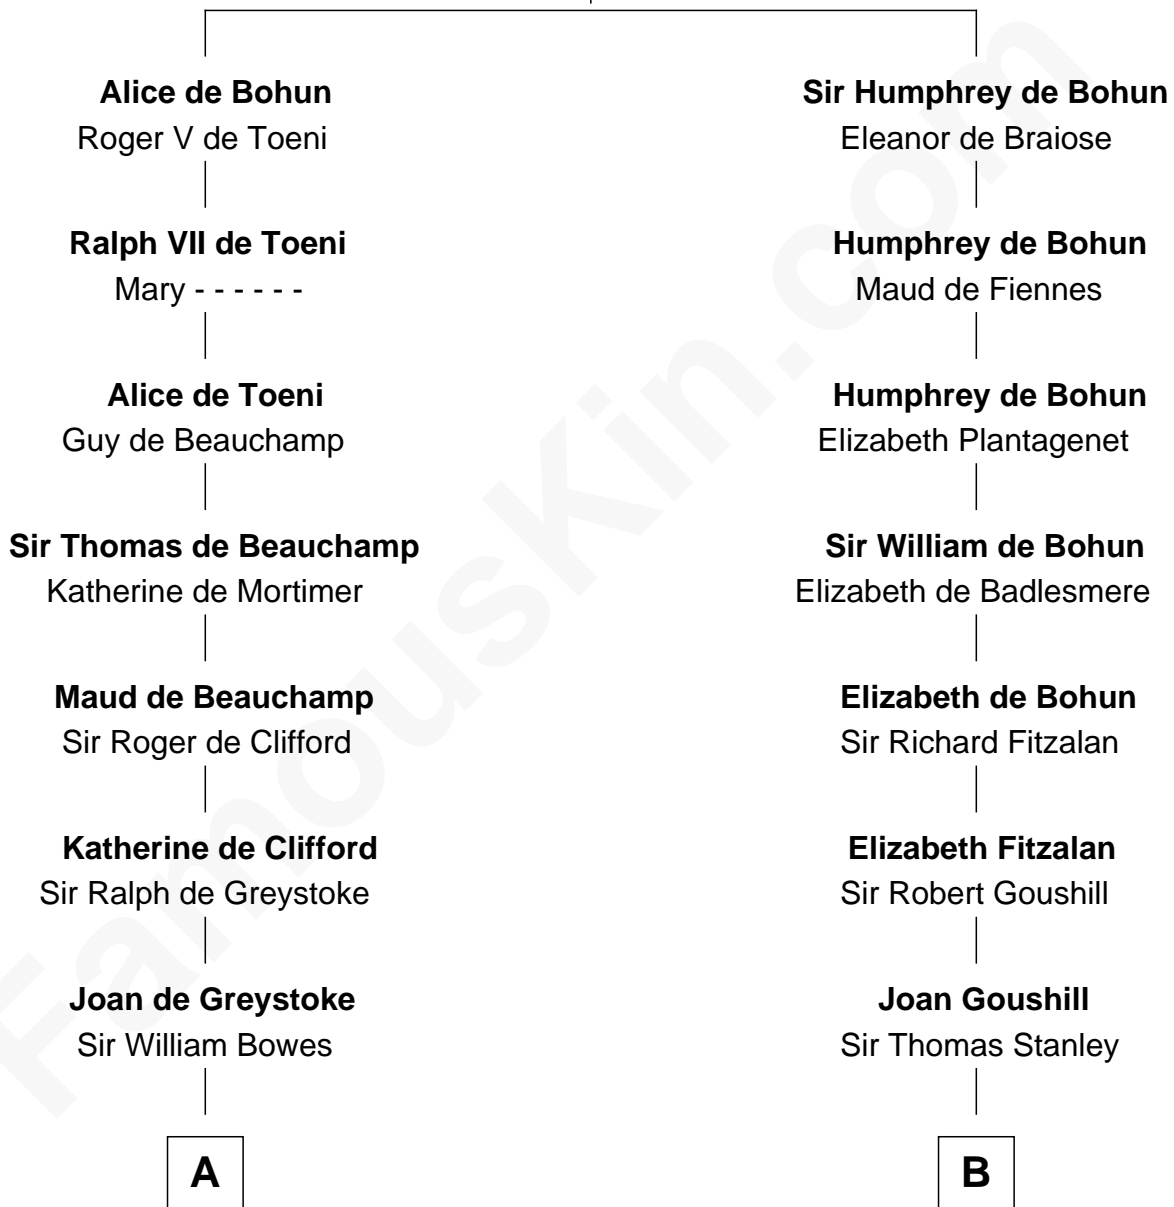

FamousKin.com Relationship Chart of

Queen Elizabeth II

Queen of the United Kingdom

21st cousin of

Buckminster Fuller

Author, Architect, and Inventor

Sir Humphrey de Bohun

Maud of Eu

George VI, King of the United Kingdom

Queen Elizabeth II

Queen of the United Kingdom

D

Christopher Wolcott

Lucy Parsons

Christopher Columbus Wolcott

Susan Blinn