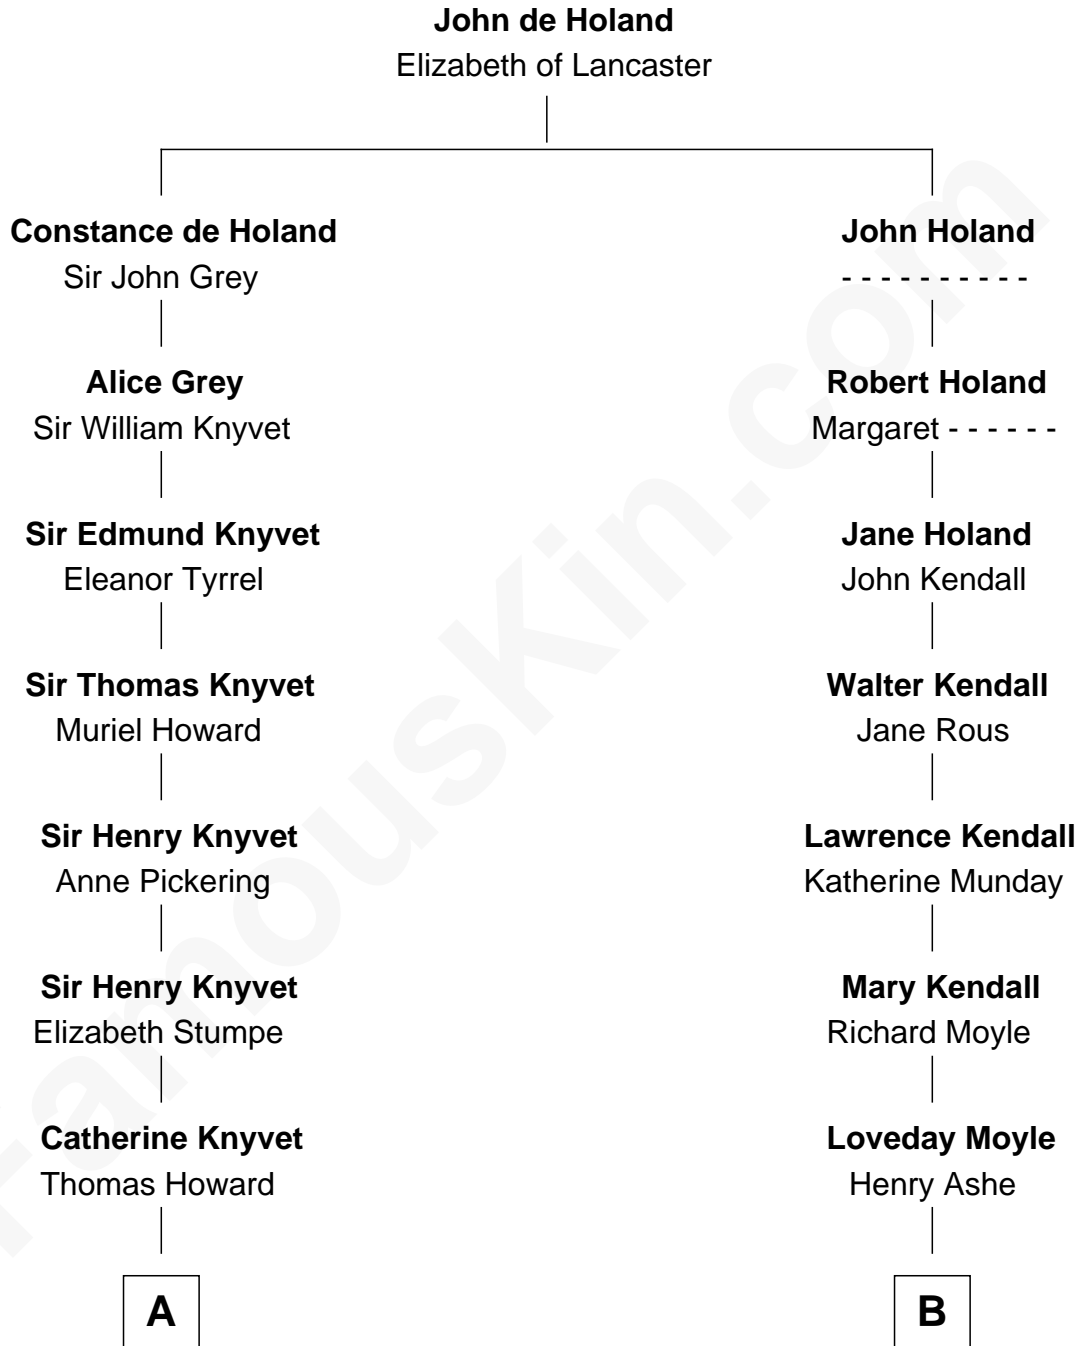

FamousKin.com Relationship Chart of

Queen Elizabeth II

Queen of the United Kingdom

16th cousin 2 times removed of

Buckminster Fuller

Author, Architect, and Inventor

A

Catherine Howard

Sir William Cecil

Elizabeth Cecil

William Cavendish

Sir William Cavendish

Mary Butler

Sir William Cavendish

Rachel Russell

Sir William Cavendish