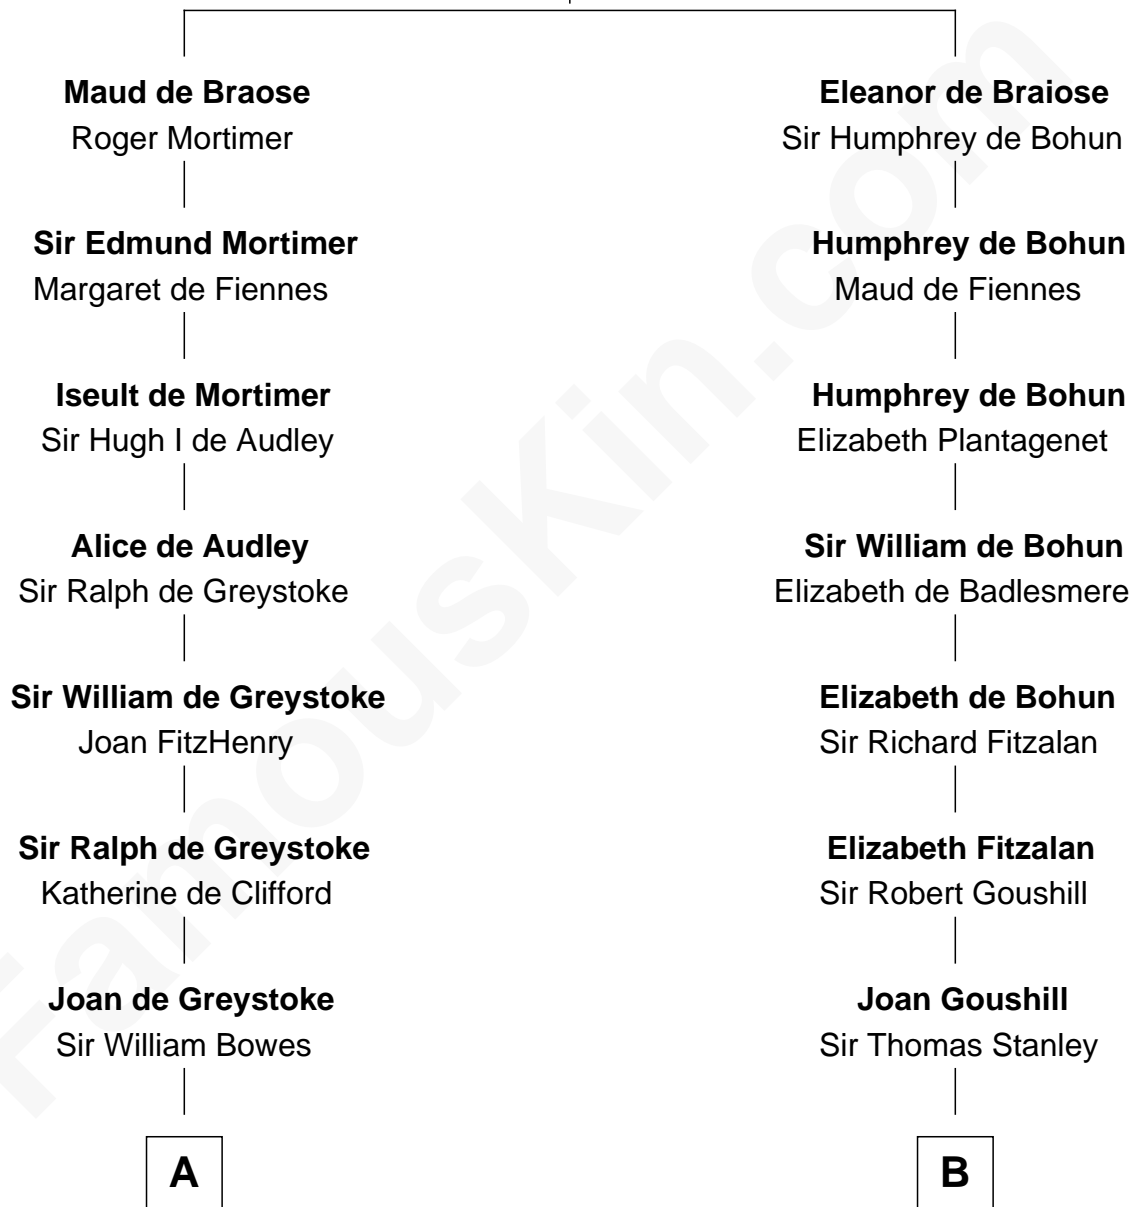

FamousKin.com Relationship Chart of

Queen Elizabeth II

Queen of the United Kingdom

21st cousin of

Buckminster Fuller

Author, Architect, and Inventor

William de Braiose

Eva Marshal

George VI, King of the United Kingdom

Queen Elizabeth II

Queen of the United Kingdom

D

Christopher Wolcott

Lucy Parsons

Christopher Columbus Wolcott

Susan Blinn