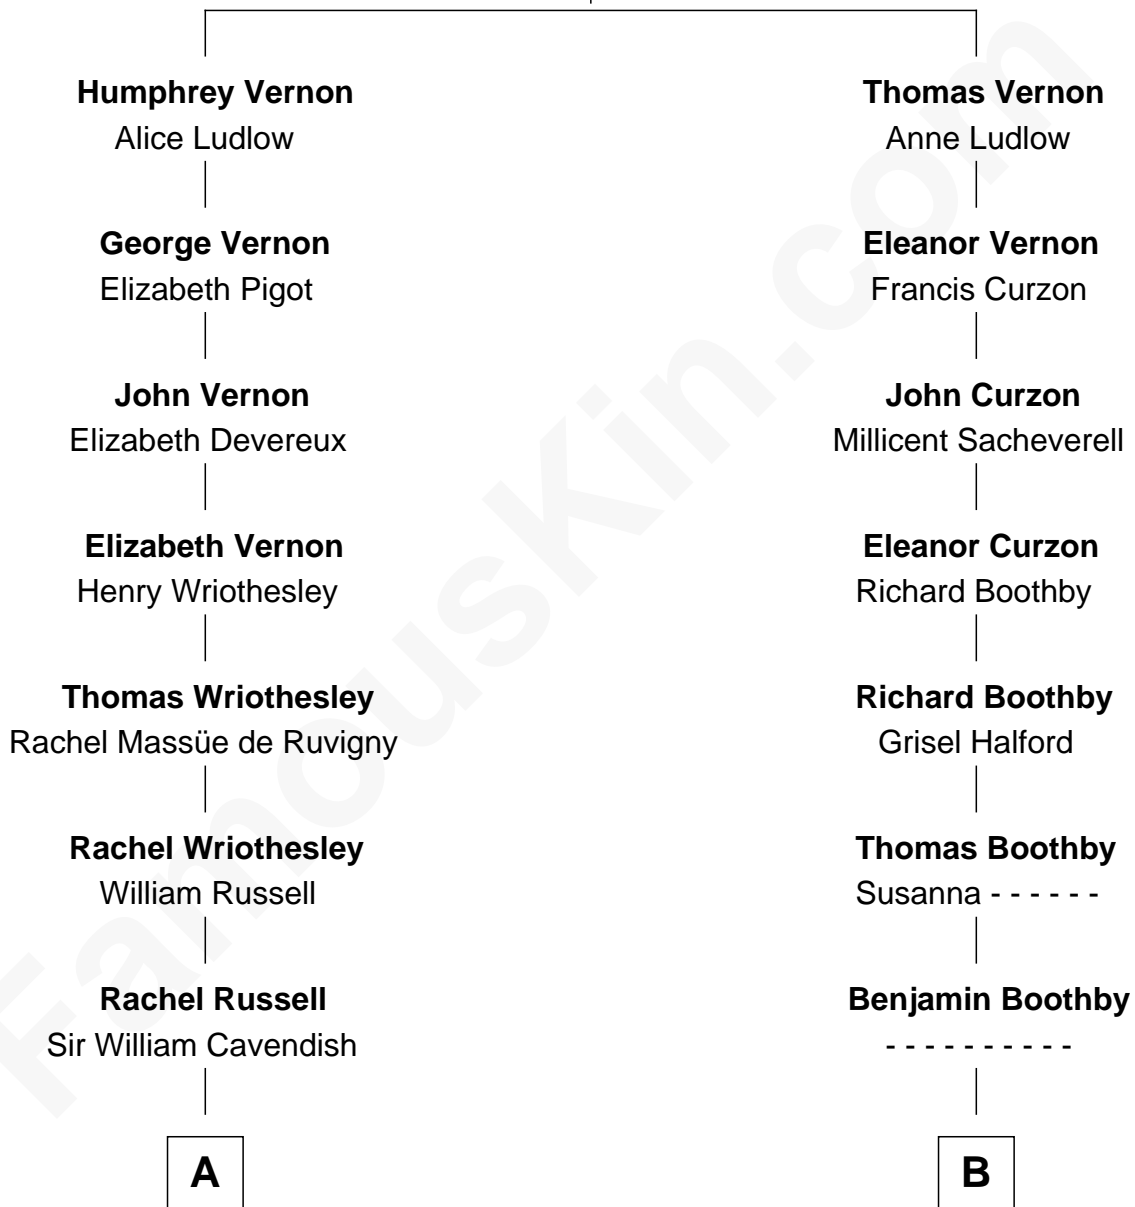

FamousKin.com Relationship Chart of

Queen Elizabeth II

Queen of the United Kingdom

14th cousin 1 time removed of

Oliver Platt

Movie Actor

Sir Henry Vernon

Ann Talbot