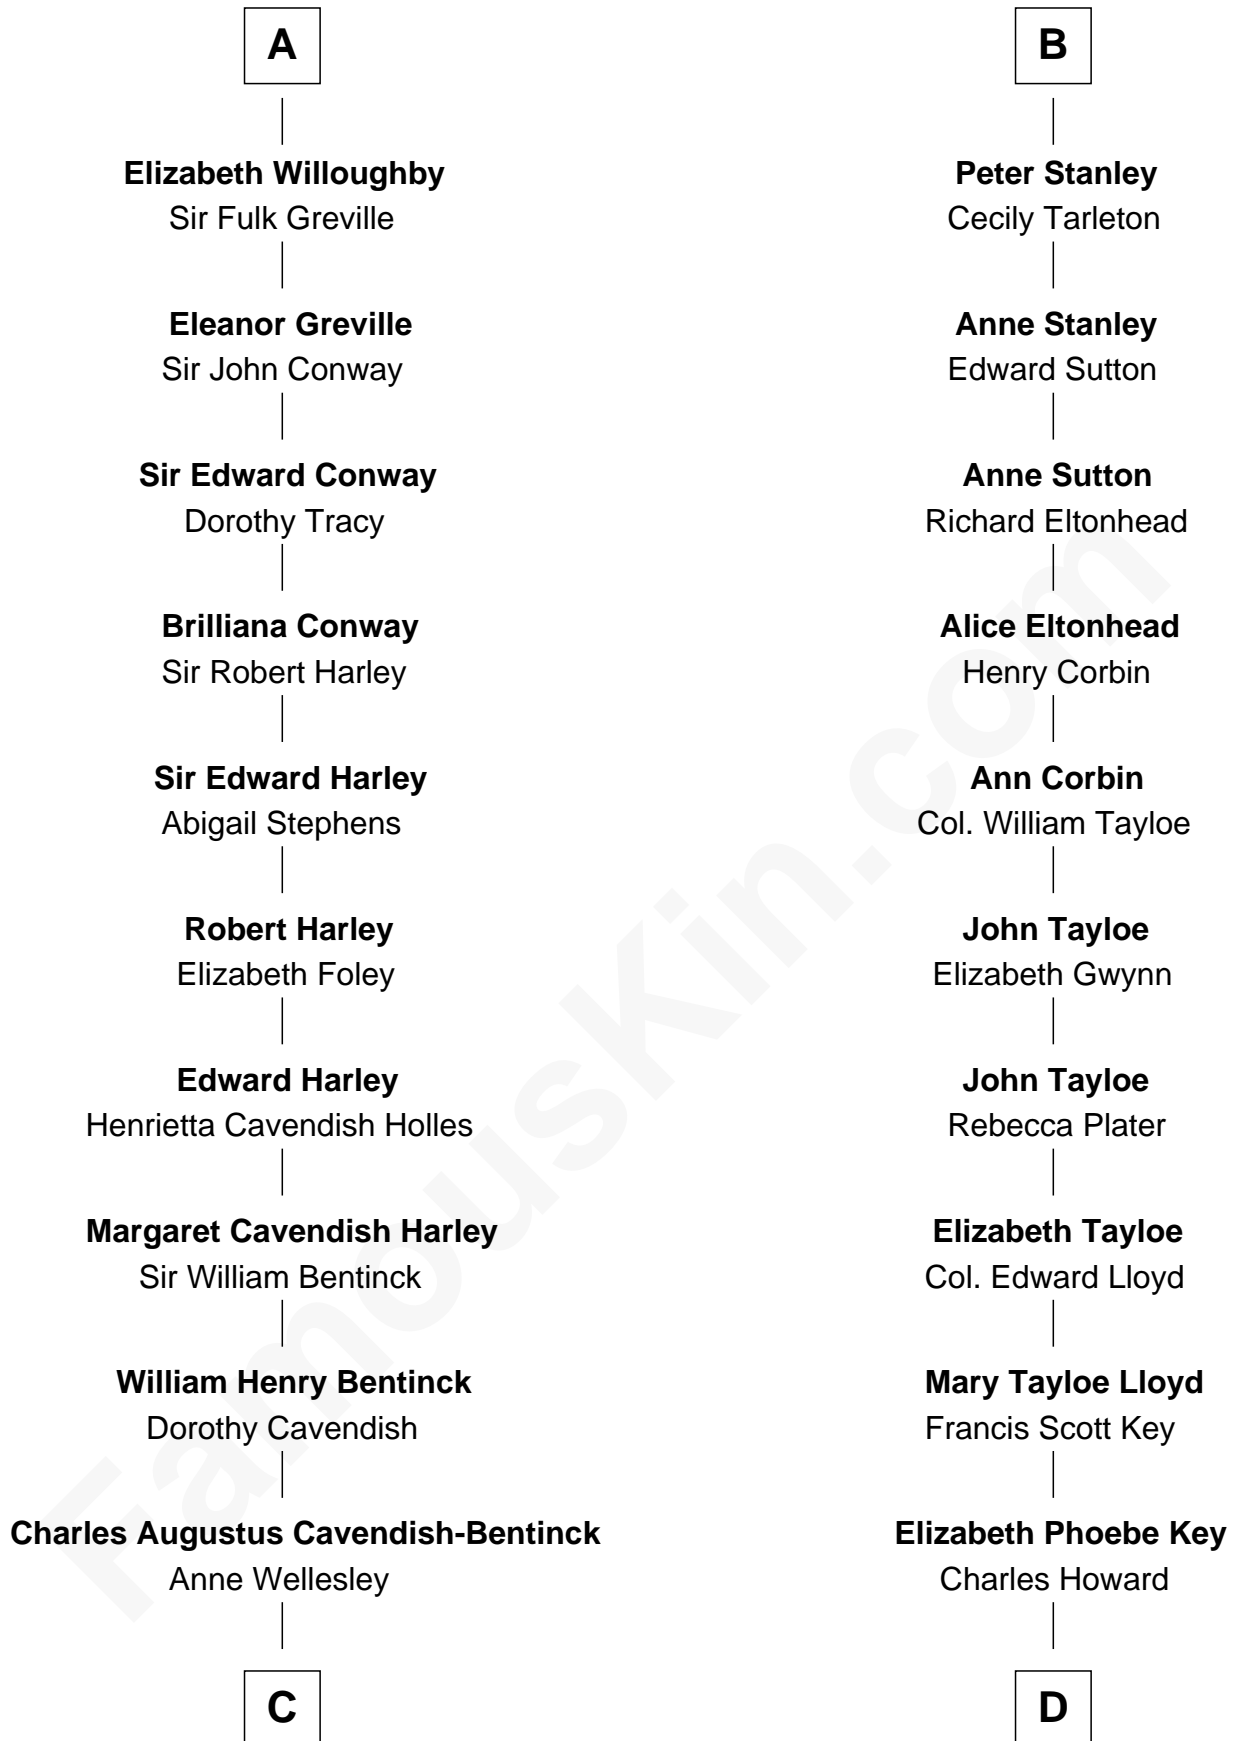

FamousKin.com

Relationship Chart of

Queen Elizabeth II

Queen of the United Kingdom

18th cousin 2 times removed of

Thomas Hunt Morgan

Nobel Prize Winner in Physiology or Medicine

Katherine de Hastang

Ralph de Stafford

C

Rev. Charles William Cavendish-Bentinck

Caroline Louisa Burnaby

Cecilia Nina Cavendish-Bentinck

Claude George Bowes-Lyon

Elizabeth Bowes-Lyon

George VI, King of the United Kingdom