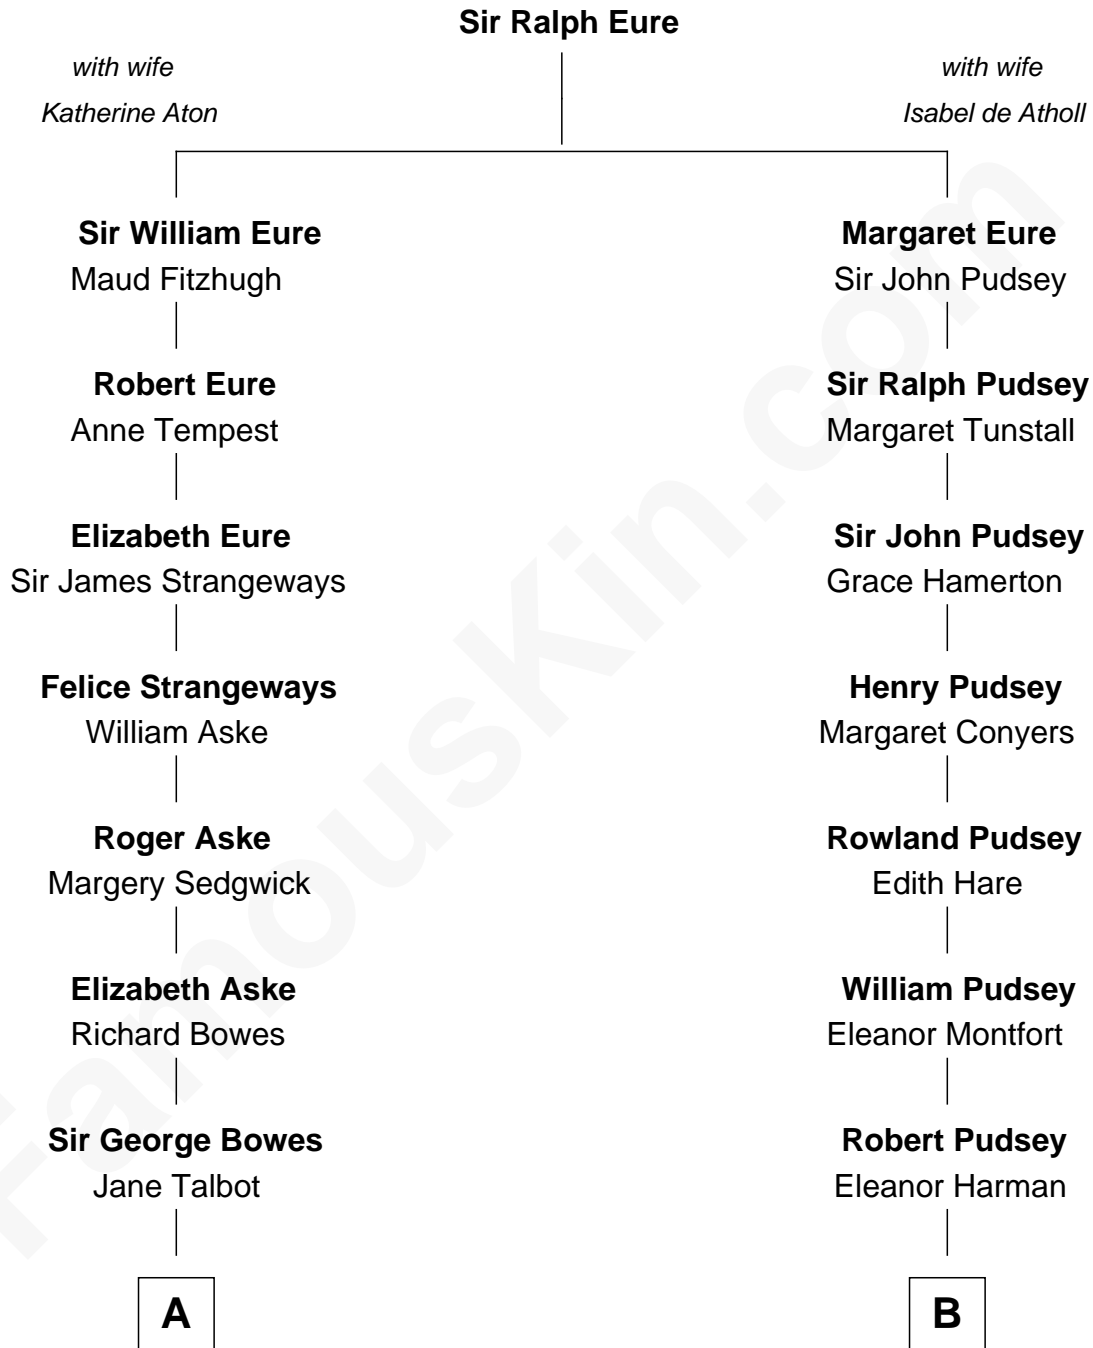

FamousKin.com

Relationship Chart of

Queen Elizabeth II

Queen of the United Kingdom

17th cousin 1 time removed of

Thomas Hunt Morgan

Nobel Prize Winner in Physiology or Medicine

C

Ellen Key Howard
Charlton Hunt Morgan

Thomas Hunt Morgan
Nobel Prize Winner

FamousKin.com