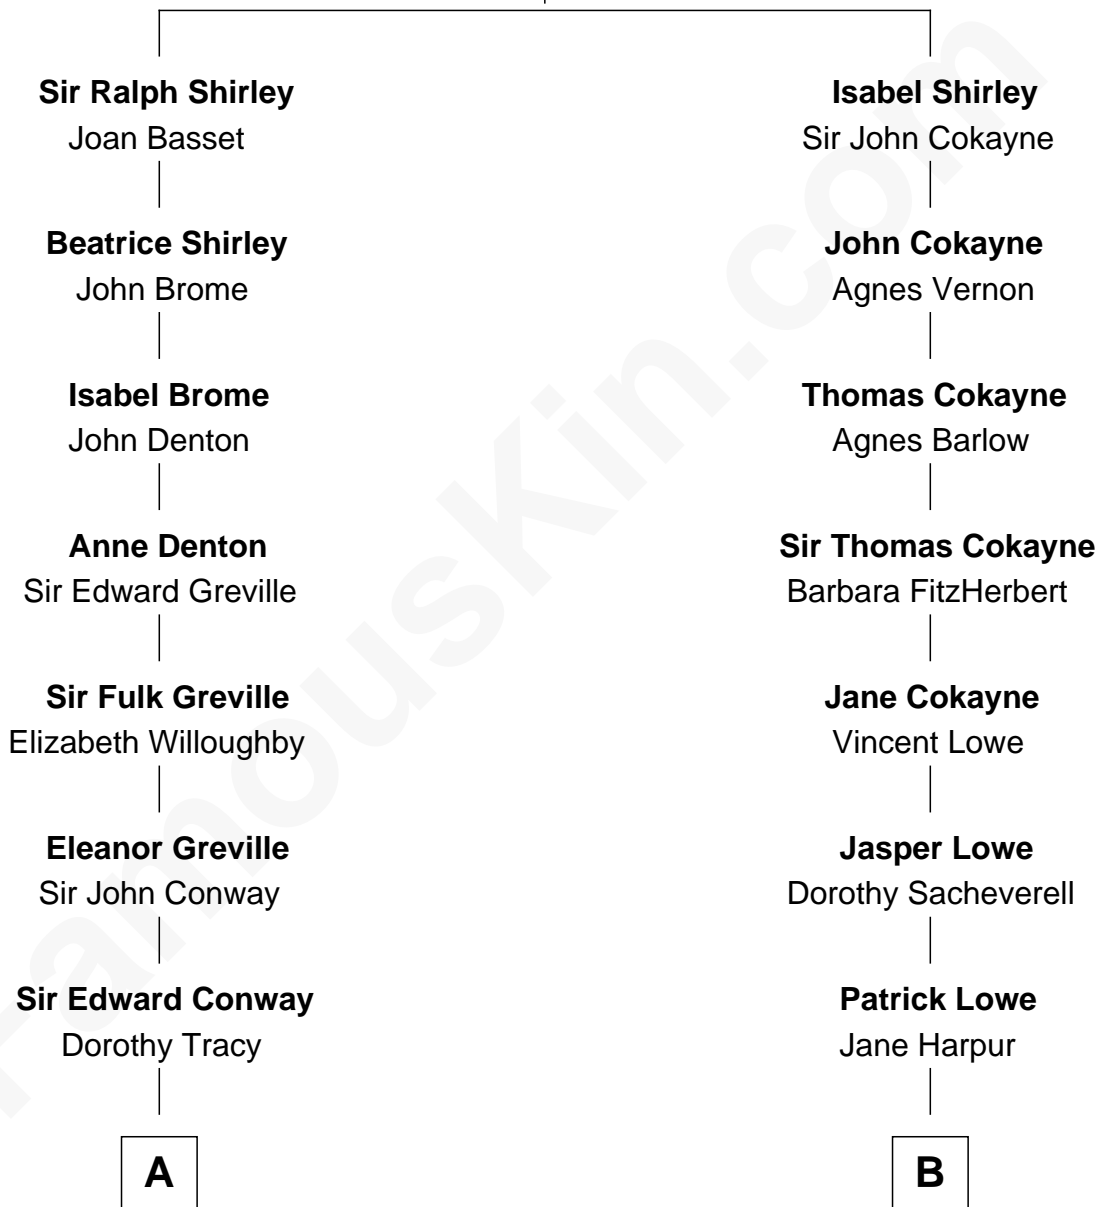

FamousKin.com Relationship Chart of

Queen Elizabeth II

Queen of the United Kingdom

17th cousin of

Thomas Hunt Morgan

Nobel Prize Winner in Physiology or Medicine

Sir Hugh Shirley
Beatrice Brewes

A

Brilliana Conway
Sir Robert Harley

Sir Edward Harley
Abigail Stephens

Robert Harley
Elizabeth Foley

Edward Harley
Henrietta Cavendish Holles

Margaret Cavendish Harley
Sir William Bentinck

William Henry Bentinck
Dorothy Cavendish

Charles Augustus Cavendish-Bentinck
Anne Wellesley

Rev. Charles William Cavendish-Bentinck
Caroline Louisa Burnaby

Cecilia Nina Cavendish-Bentinck
Claude George Bowes-Lyon

Elizabeth Bowes-Lyon
George VI, King of the United Kingdom