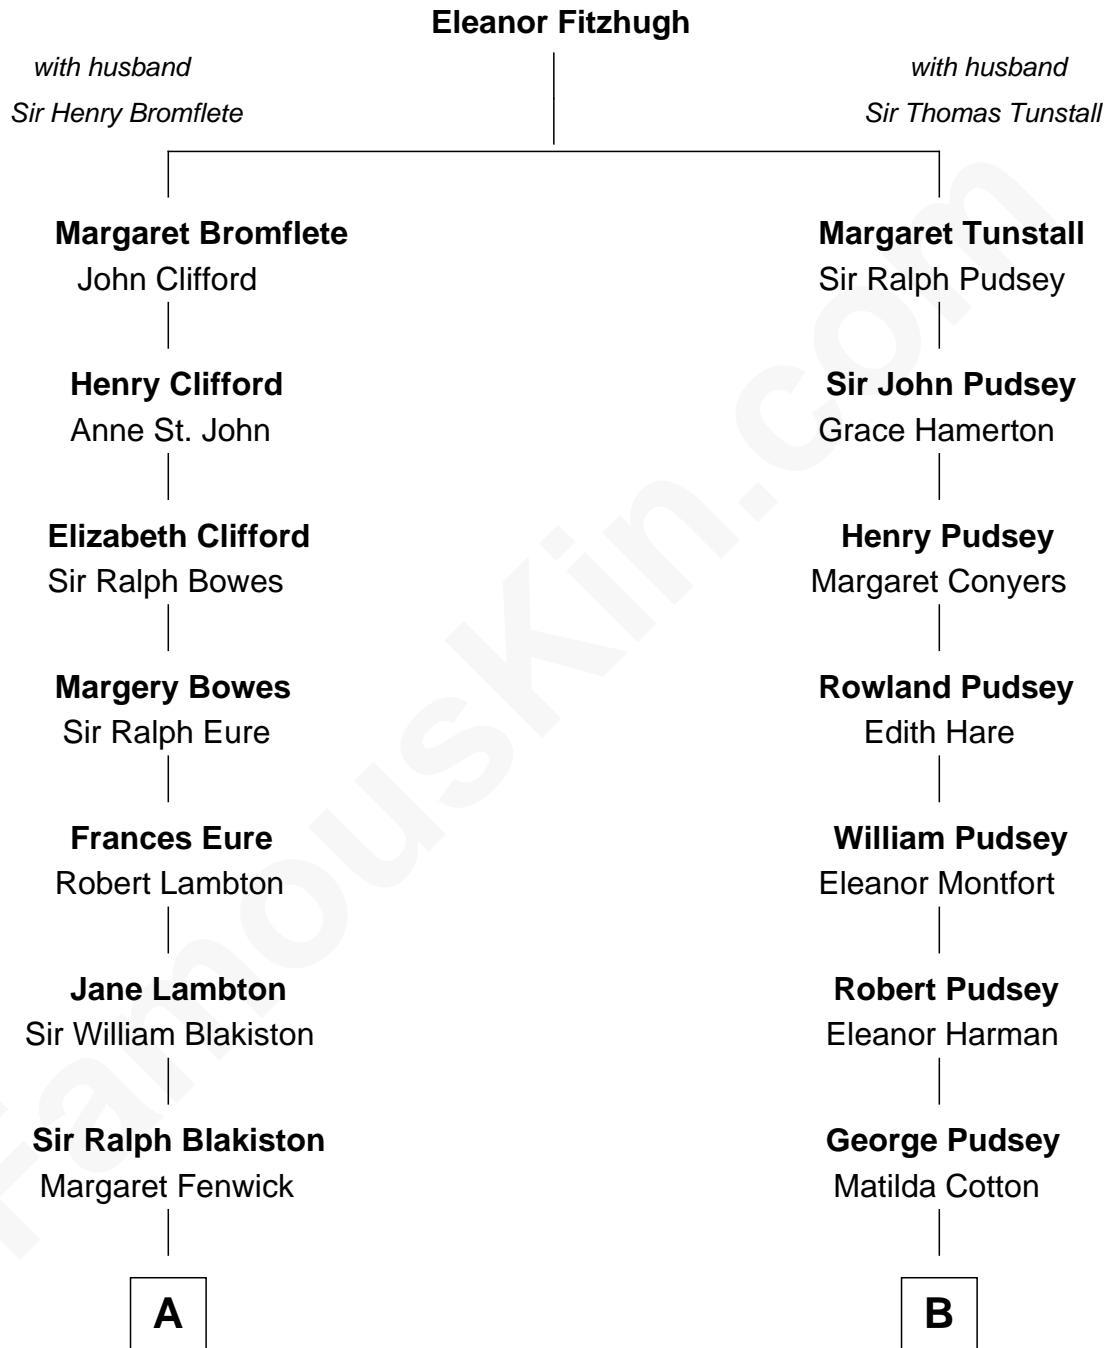

FamousKin.com

Relationship Chart of

Queen Elizabeth II

Queen of the United Kingdom

16th cousin 1 time removed of

Thomas Hunt Morgan

Nobel Prize Winner in Physiology or Medicine

Elizabeth II photo by [Eric Draper](#)