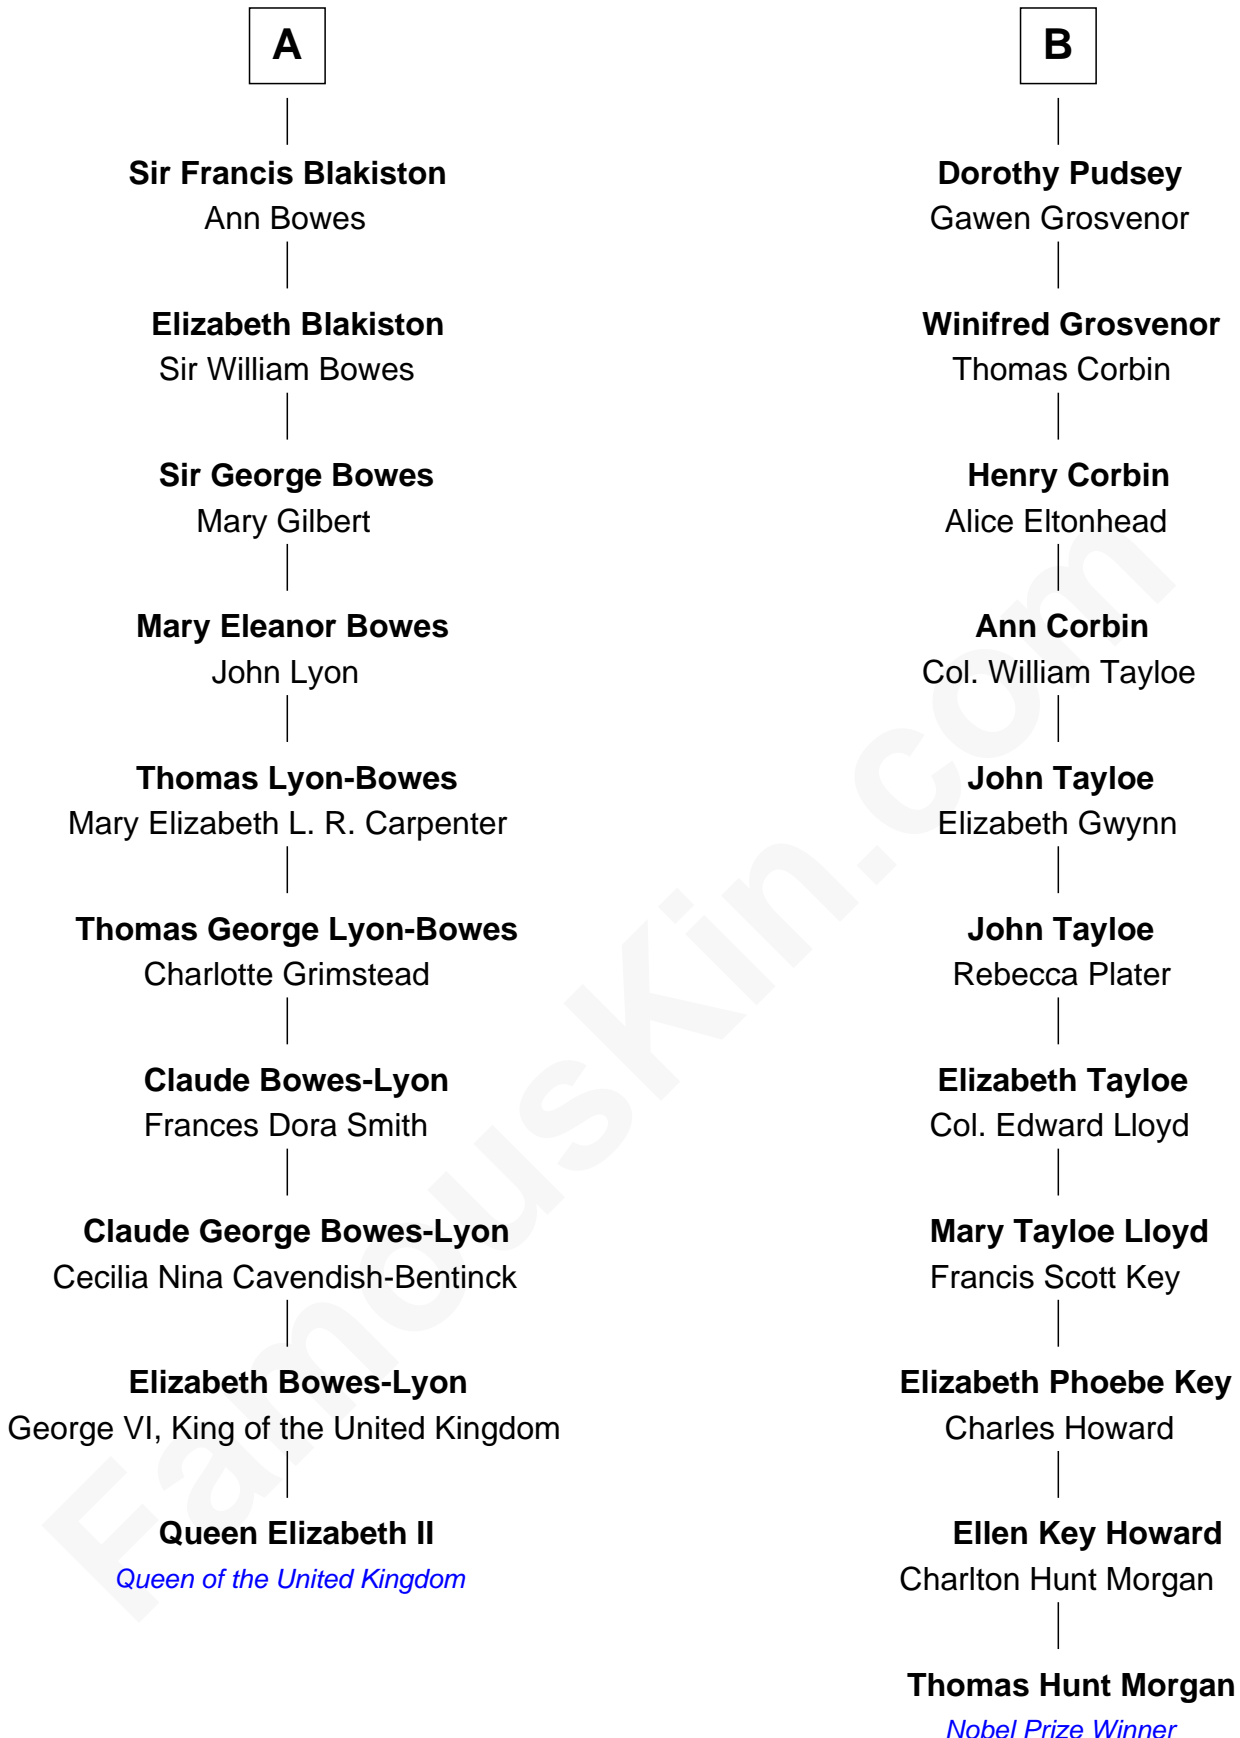

FamousKin.com

Relationship Chart of

Queen Elizabeth II

Queen of the United Kingdom

16th cousin 1 time removed of

Thomas Hunt Morgan

Nobel Prize Winner in Physiology or Medicine

Elizabeth II photo by [Eric Draper](#)