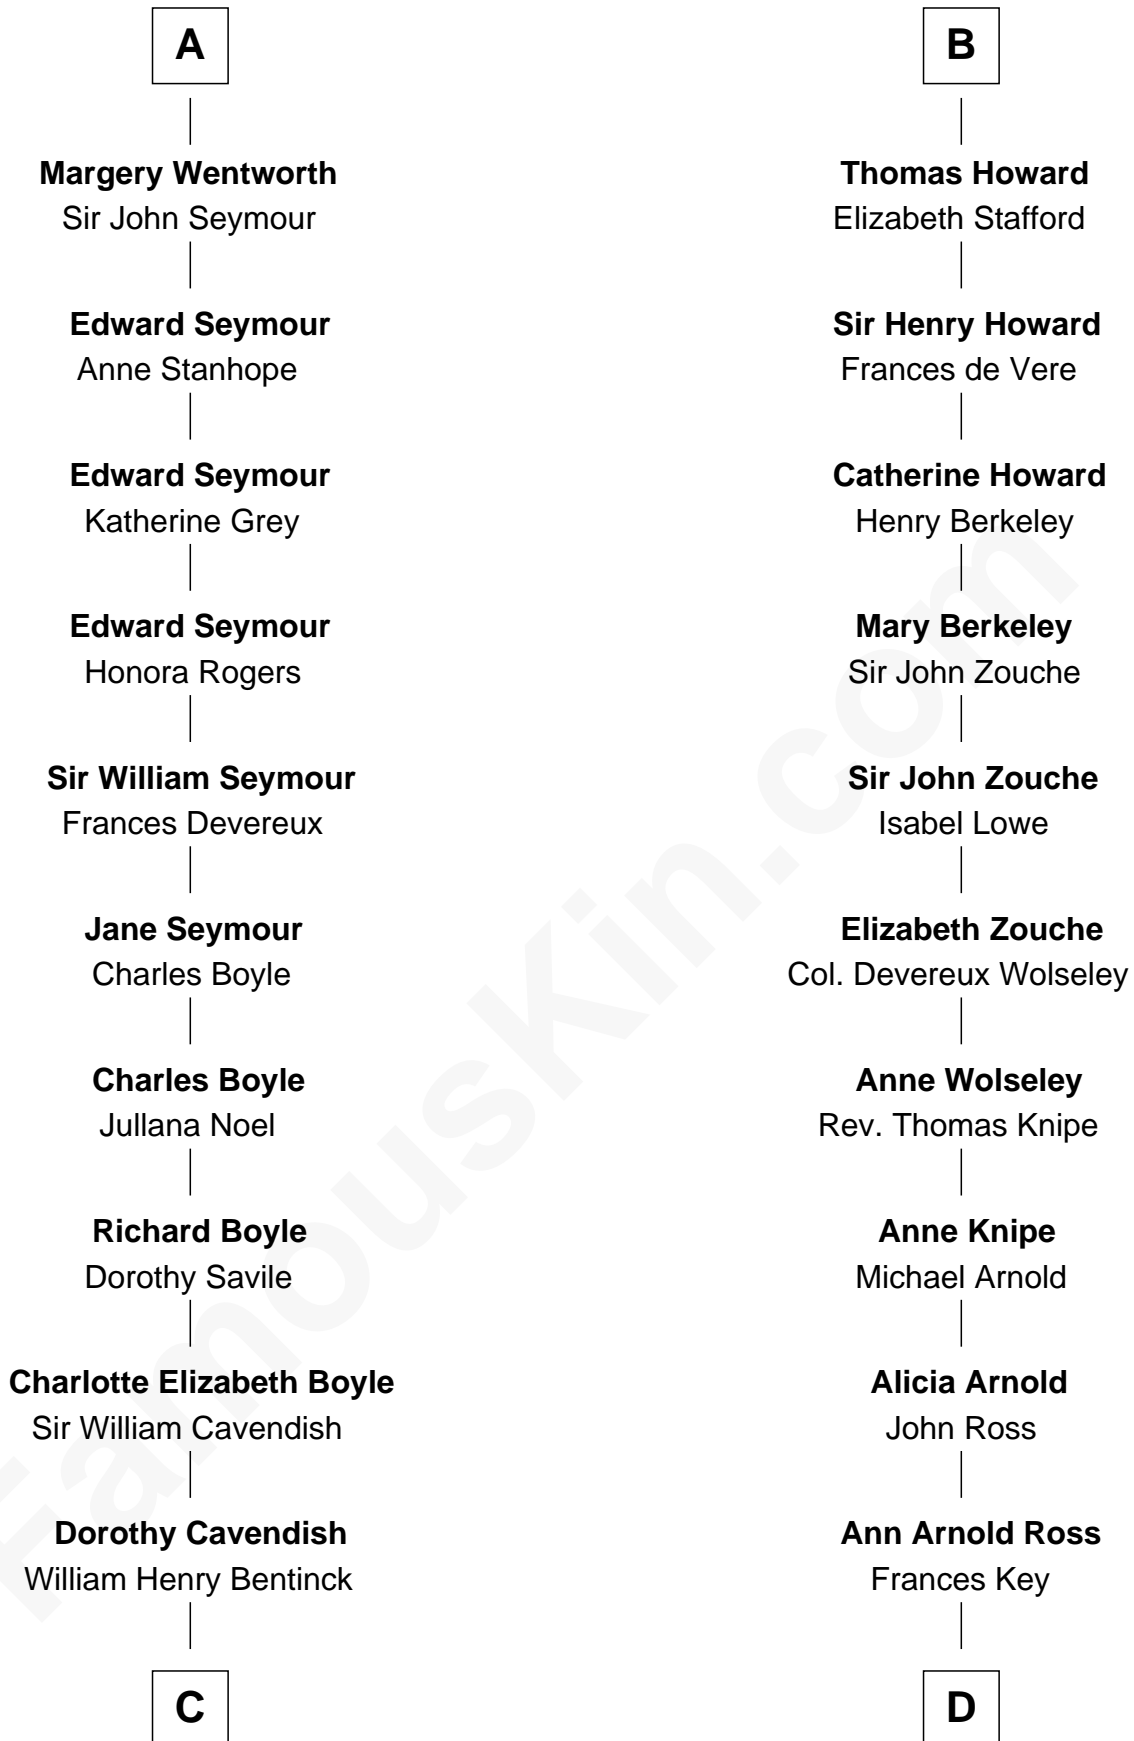

FamousKin.com Relationship Chart of

Queen Elizabeth II

Queen of the United Kingdom

21st cousin of

Thomas Hunt Morgan

Nobel Prize Winner in Physiology or Medicine

Sir John de Verdun

Eleanor de Bohun

George VI, King of the United Kingdom

Queen Elizabeth II

Queen of the United Kingdom

D

John Ross Key

Anne Phebe Penn Dagworthy Charlton

Francis Scott Key

Mary Tayloe Lloyd