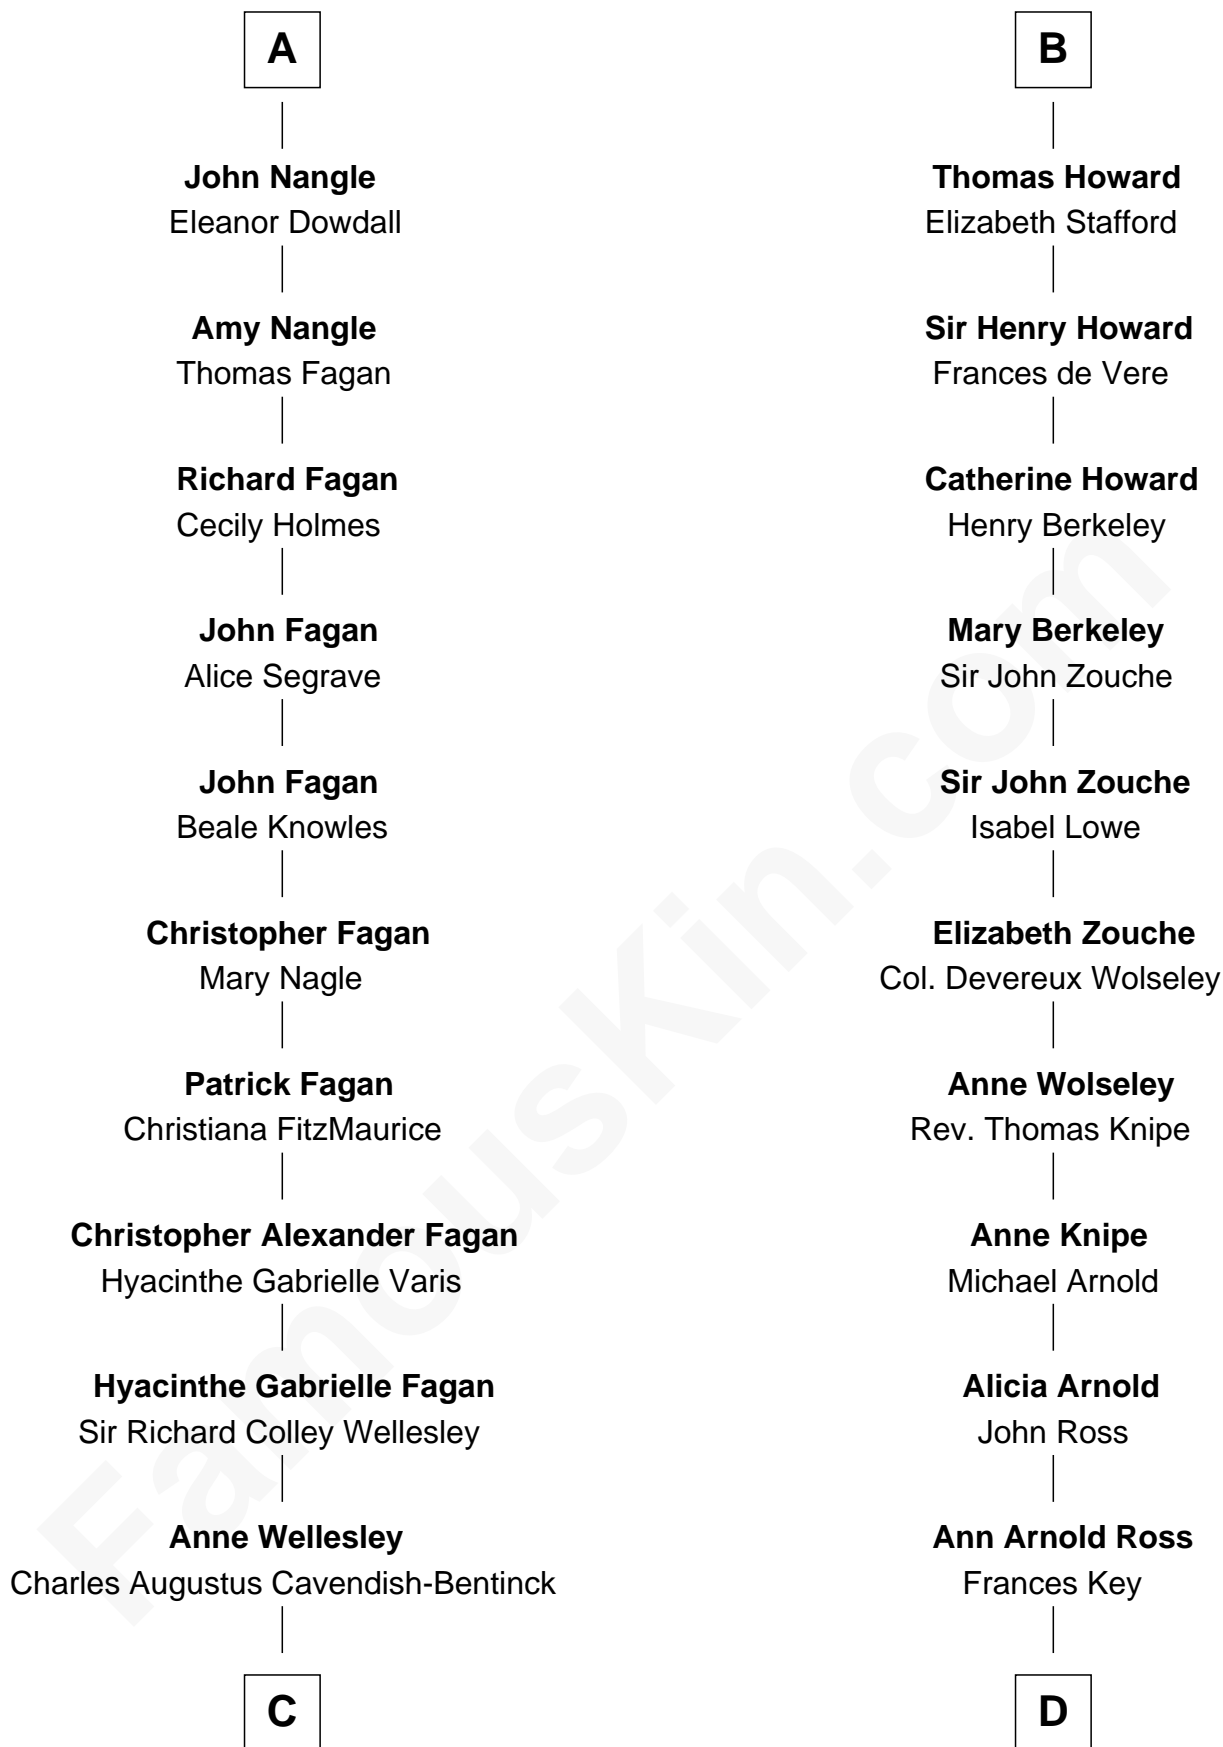

### Queen Elizabeth II

*Queen of the United Kingdom*

20th cousin 1 time removed of

### Thomas Hunt Morgan

*Nobel Prize Winner in Physiology or Medicine*

**Sir Roger de Hales**

Alice Skogan

**C**

**Rev. Charles William Cavendish-Bentinck**

Caroline Louisa Burnaby

**Cecilia Nina Cavendish-Bentinck**

Claude George Bowes-Lyon

**Elizabeth Bowes-Lyon**

George VI, King of the United Kingdom

**Queen Elizabeth II**

*Queen of the United Kingdom*

**D**

**John Ross Key**

Anne Phebe Penn Dagworthy Charlton