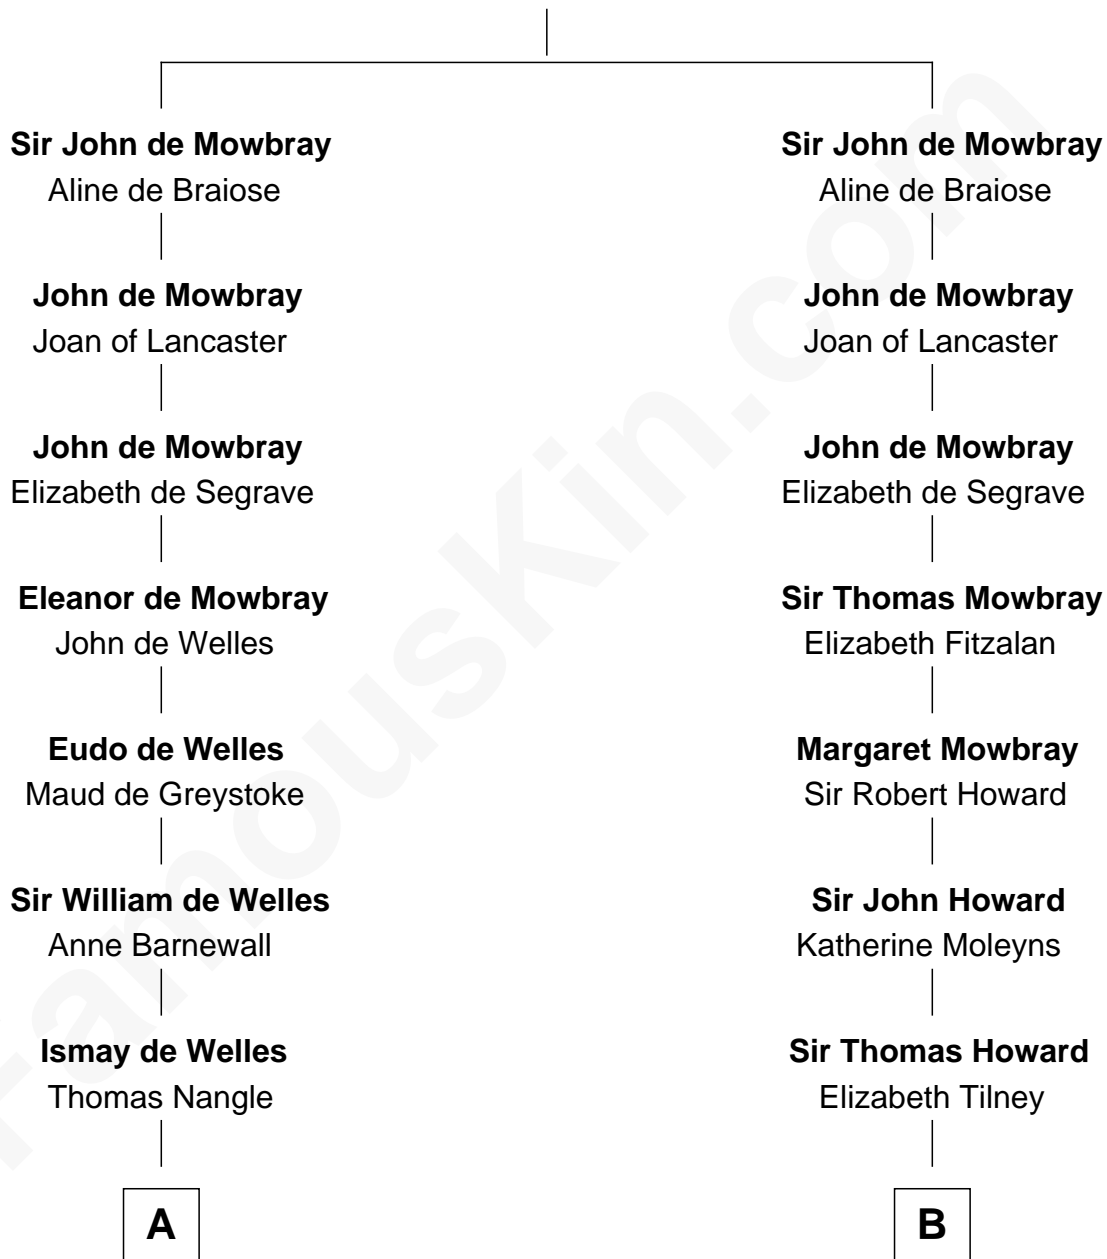

FamousKin.com

Relationship Chart of

Queen Elizabeth II

Queen of the United Kingdom

20th cousin 1 time removed of

Thomas Hunt Morgan

Nobel Prize Winner in Physiology or Medicine

Sir Roger de Mowbray

Roese de Clare

C

Rev. Charles William Cavendish-Bentinck

Caroline Louisa Burnaby

Cecilia Nina Cavendish-Bentinck

Claude George Bowes-Lyon

Elizabeth Bowes-Lyon

George VI, King of the United Kingdom

Queen Elizabeth II

Queen of the United Kingdom

D

John Ross Key

Anne Phebe Penn Dagworthy Charlton

Francis Scott Key

Mary Tayloe Lloyd

Elizabeth Phoebe Key