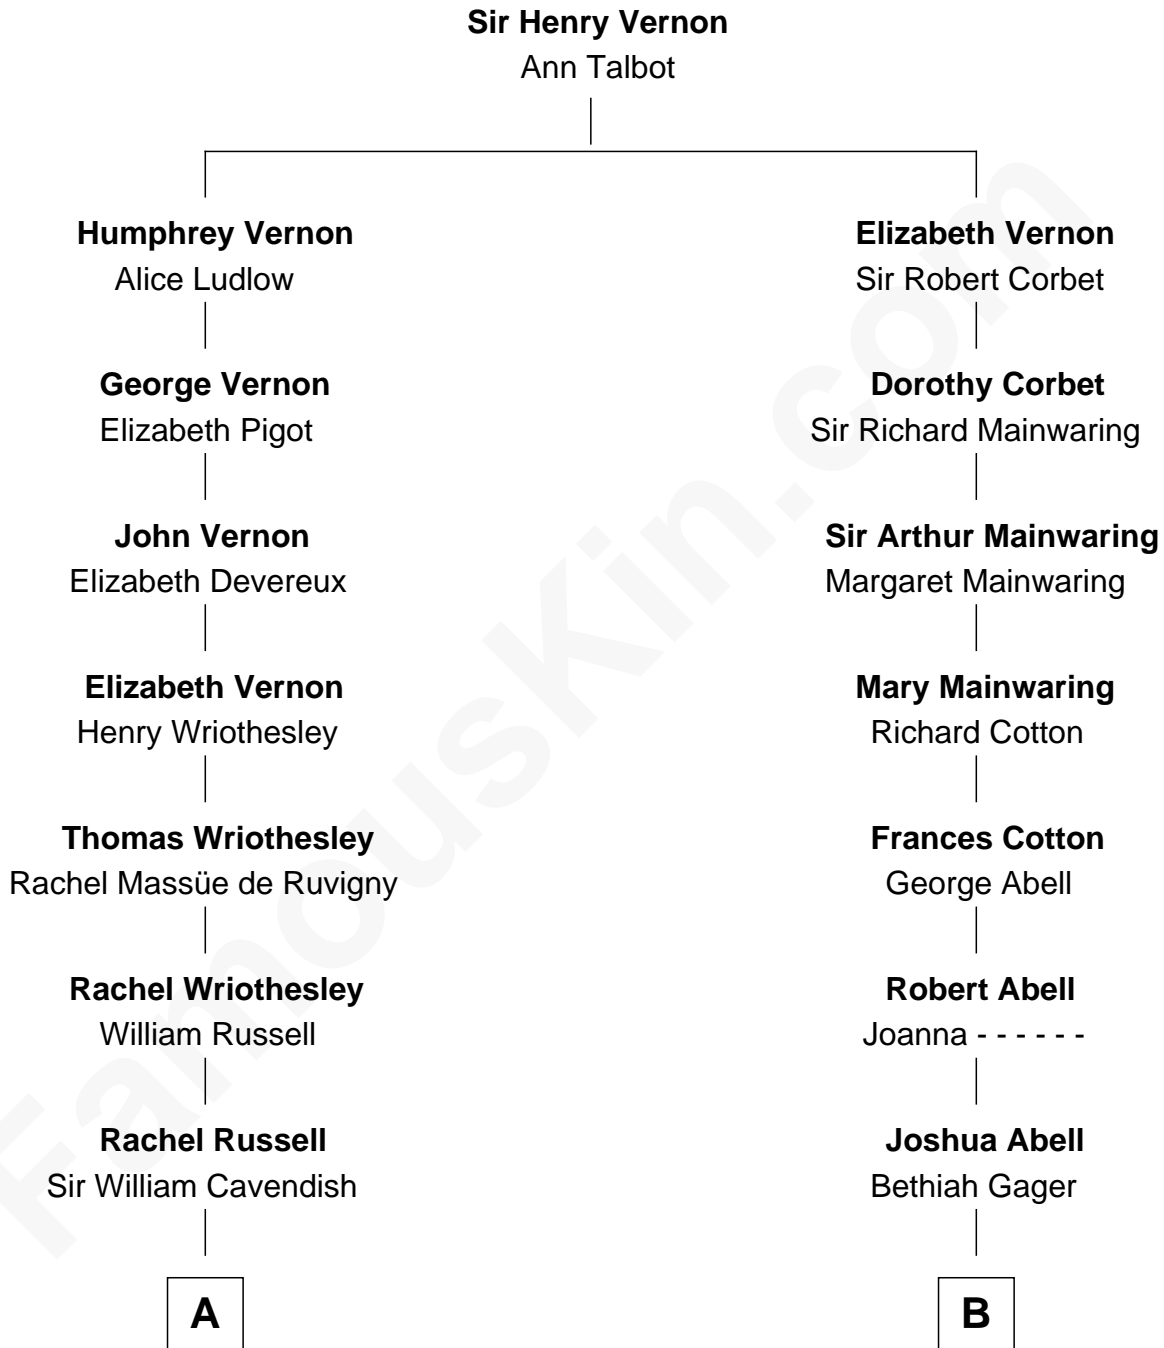

FamousKin.com

Relationship Chart of

Queen Elizabeth II

Queen of the United Kingdom

12th cousin 2 times removed of

Marjorie Post

Founder of General Foods

A

Sir William Cavendish
Catherine Hoskins

Sir William Cavendish
Charlotte Elizabeth Boyle

Dorothy Cavendish
William Henry Bentinck

Charles Augustus Cavendish-Bentinck
Anne Wellesley

Rev. Charles William Cavendish-Bentinck
Caroline Louisa Burnaby