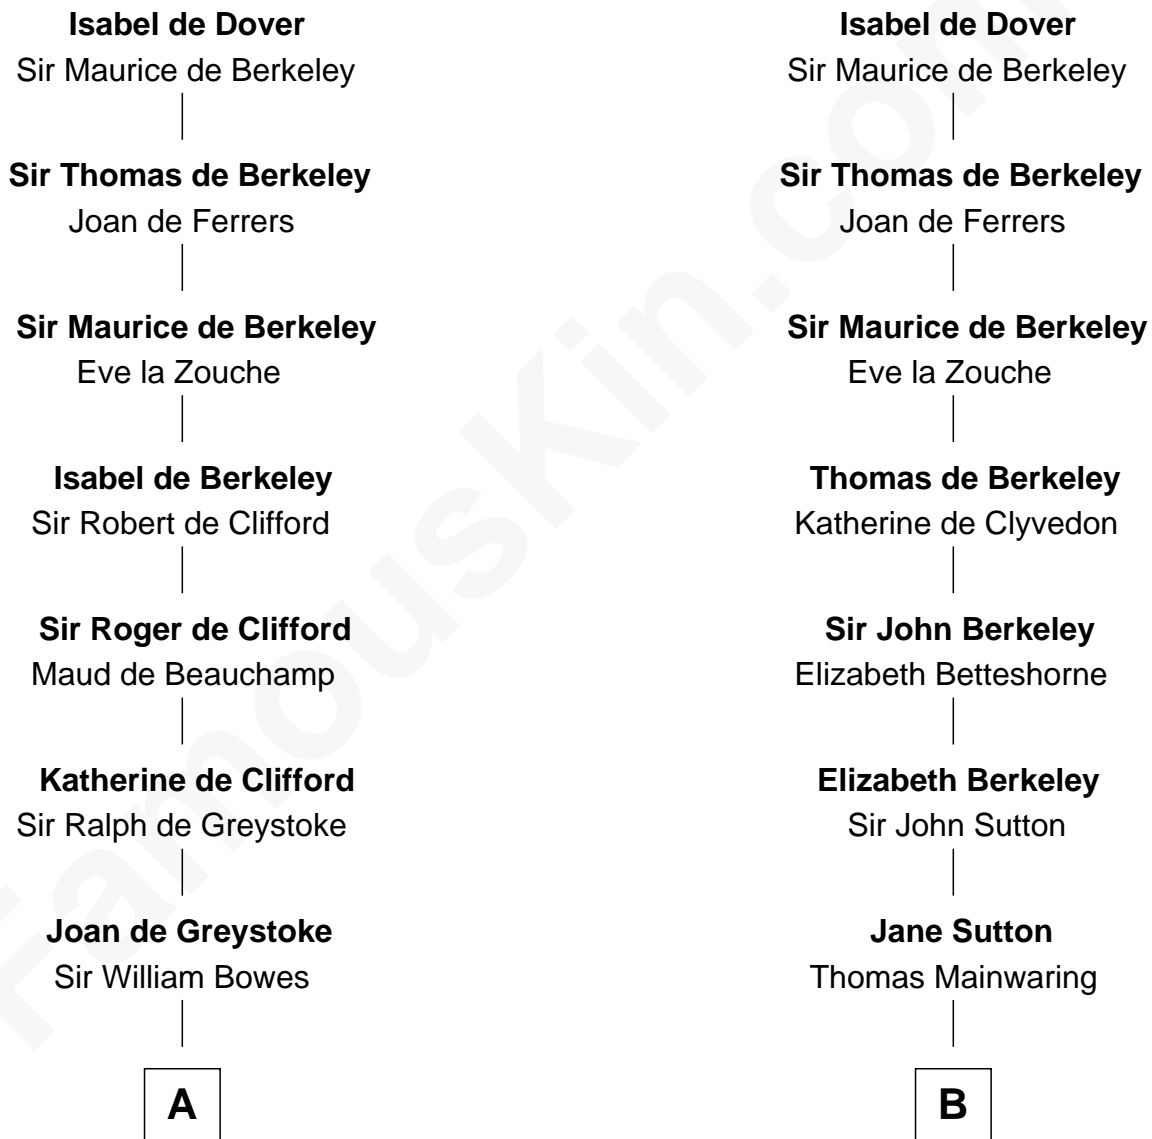

Sir Richard FitzRoy

Rose de Dover