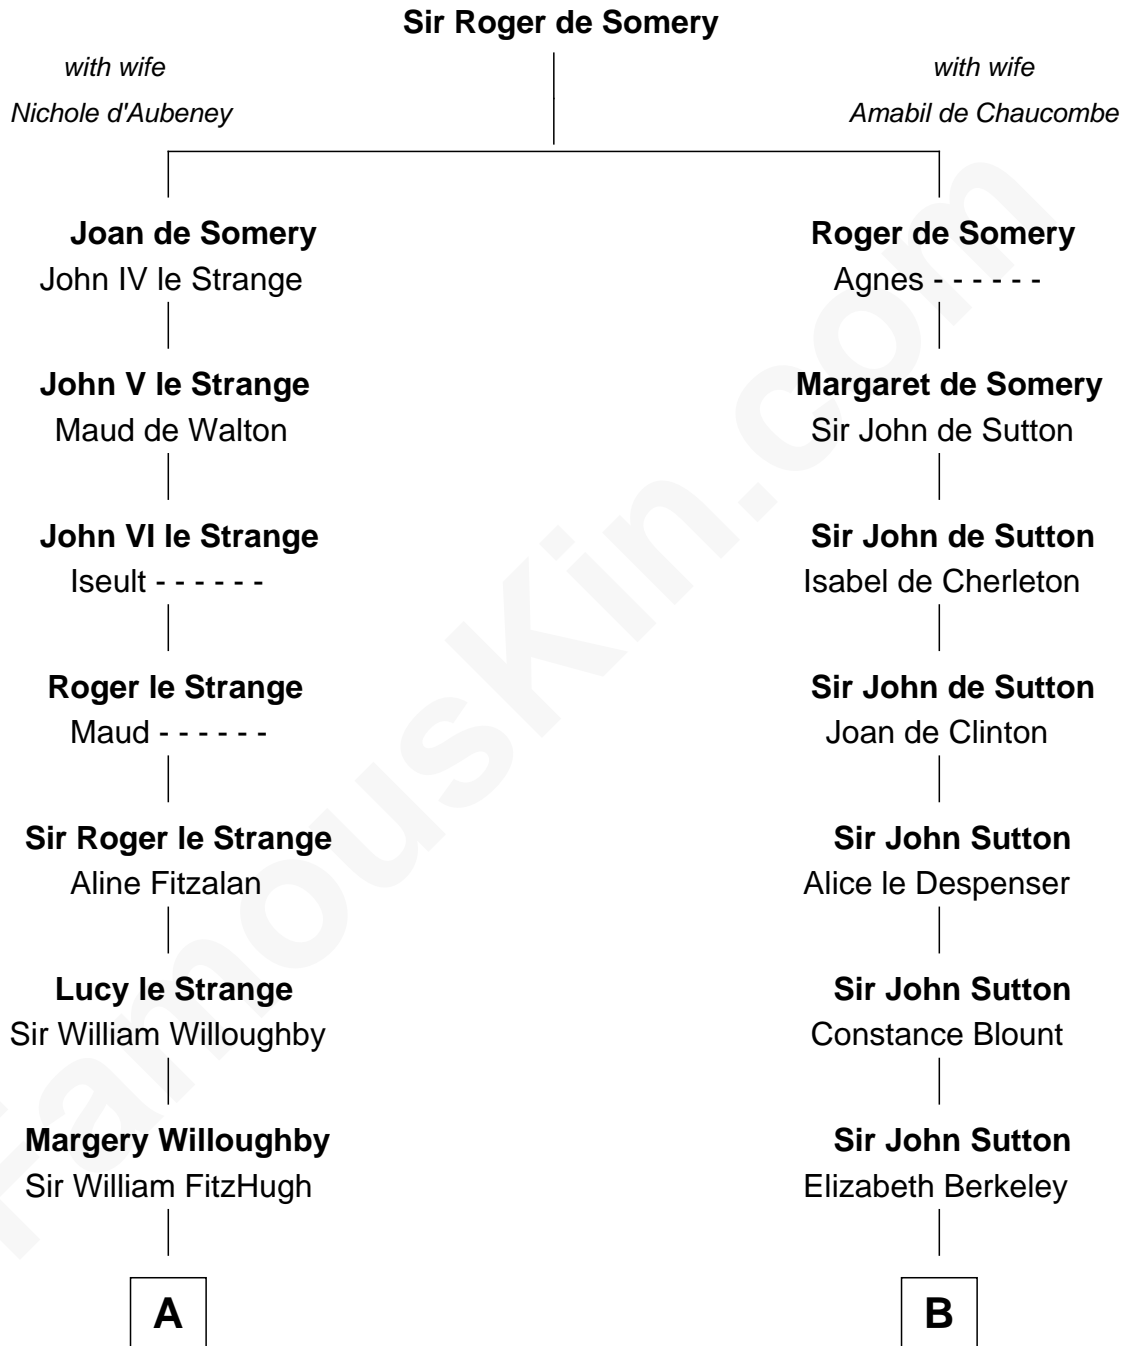

FamousKin.com Relationship Chart of

Queen Elizabeth II

Queen of the United Kingdom

19th cousin 2 times removed of

Marjorie Post

Founder of General Foods

C

Thomas George Lyon-Bowes

Charlotte Grimstead

Claude Bowes-Lyon

Frances Dora Smith

Claude George Bowes-Lyon

Cecilia Nina Cavendish-Bentinck

Elizabeth Bowes-Lyon

George VI, King of the United Kingdom

Queen Elizabeth II