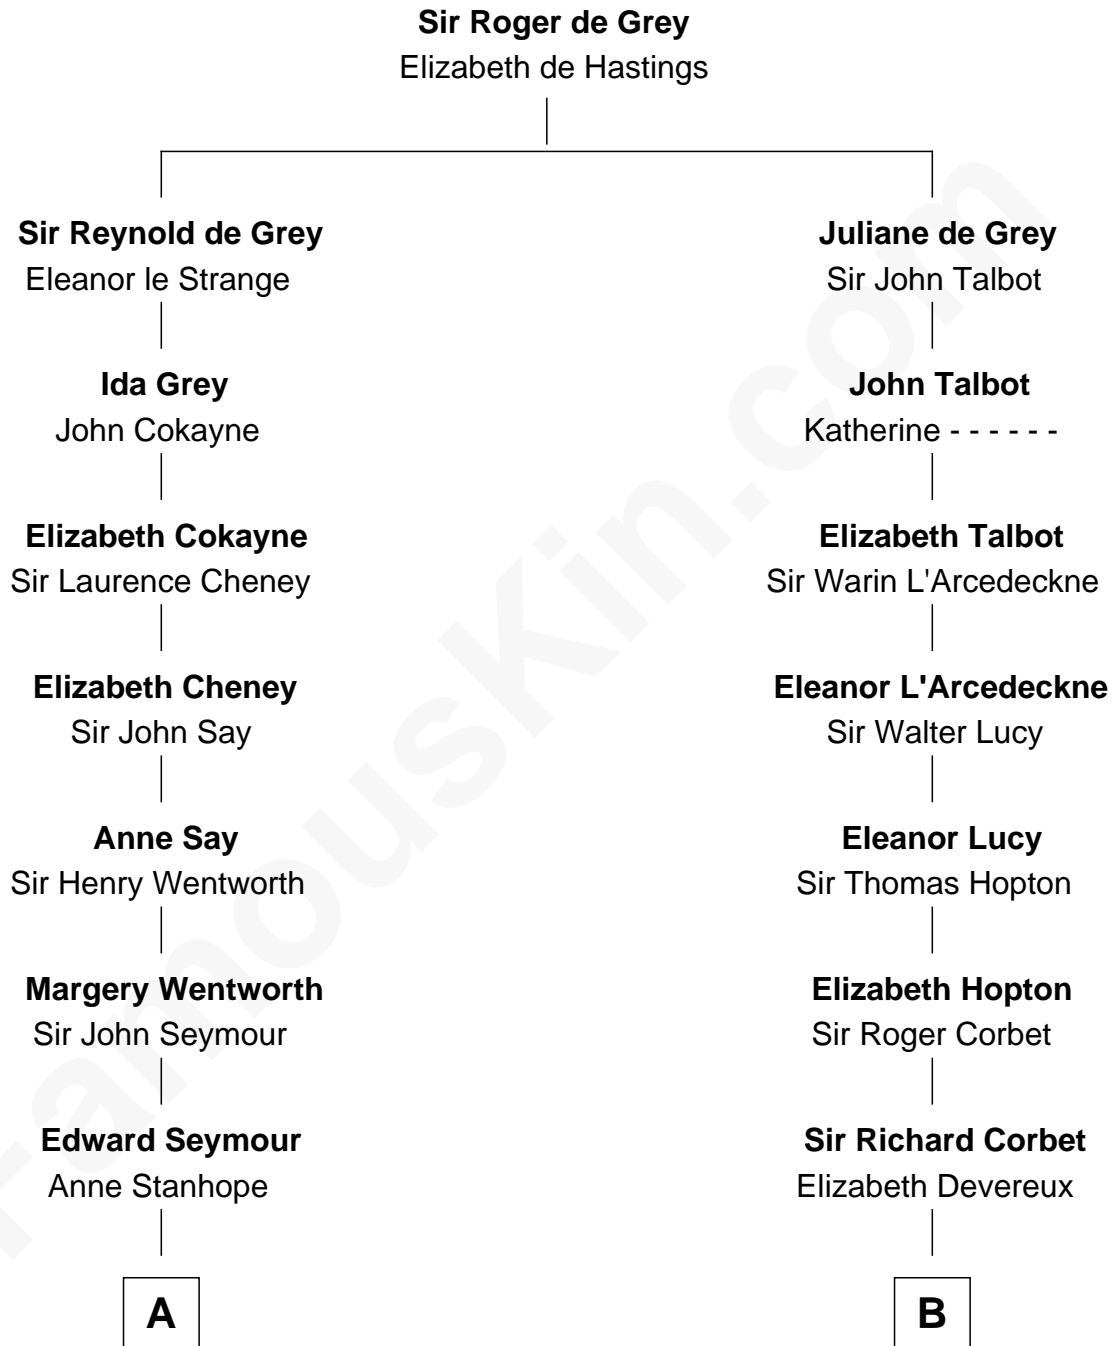

FamousKin.com Relationship Chart of

Queen Elizabeth II

Queen of the United Kingdom

19th cousin of

Marjorie Post

Founder of General Foods

C

Cecilia Nina Cavendish-Bentinck

Claude George Bowes-Lyon

Elizabeth Bowes-Lyon

George VI, King of the United Kingdom

Queen Elizabeth II

Queen of the United Kingdom

D

Caroline Cushman Lathrop

Charles Rollin Post

Charles William Post

Elle Letitia Merriweather

Marjorie Post

Founder of General Foods