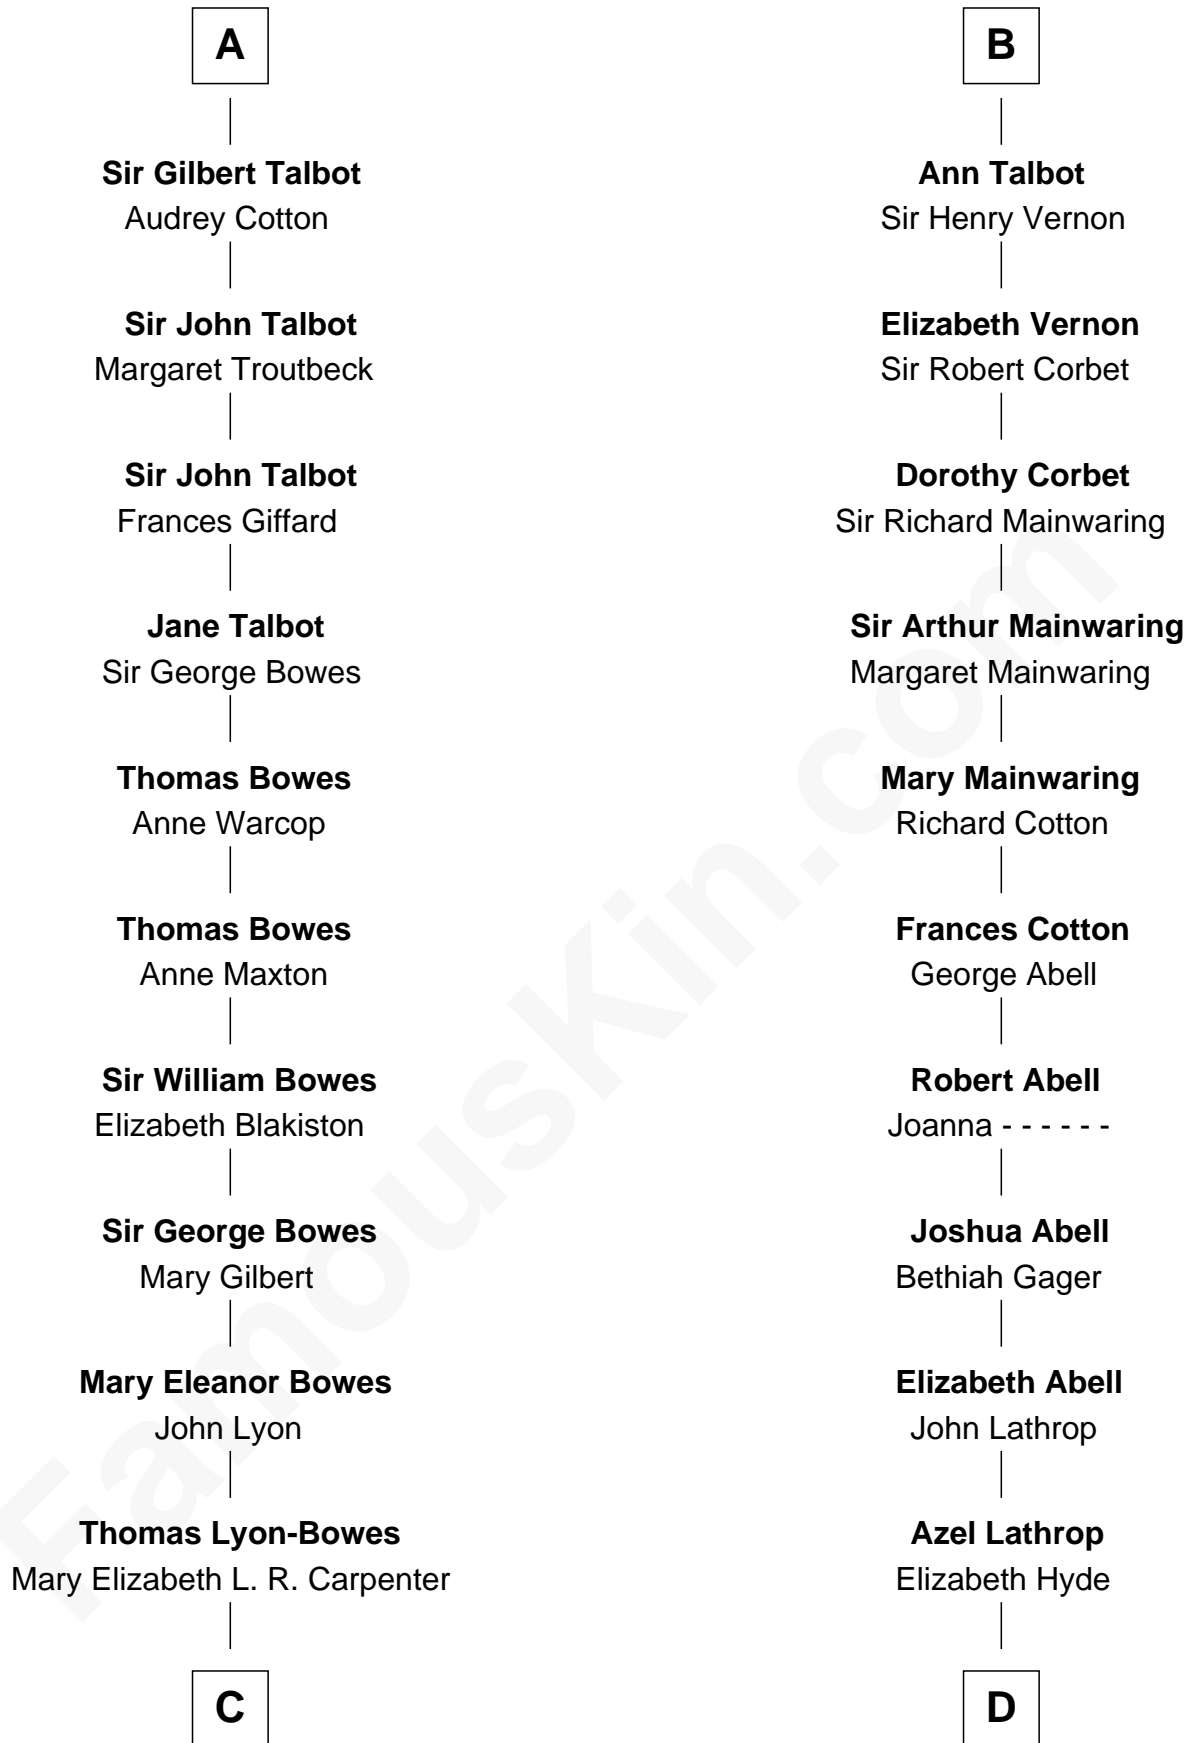

FamousKin.com

Relationship Chart of

Queen Elizabeth II

Queen of the United Kingdom

20th cousin 1 time removed of

Marjorie Post

Founder of General Foods

C

Thomas George Lyon-Bowes

Charlotte Grimstead

Claude Bowes-Lyon

Frances Dora Smith

Claude George Bowes-Lyon

Cecilia Nina Cavendish-Bentinck

Elizabeth Bowes-Lyon

George VI, King of the United Kingdom

Queen Elizabeth II

Queen of the United Kingdom

D

Erastus Lathrop

Sarah Bailey

Caroline Cushman Lathrop

Charles Rollin Post

Charles William Post