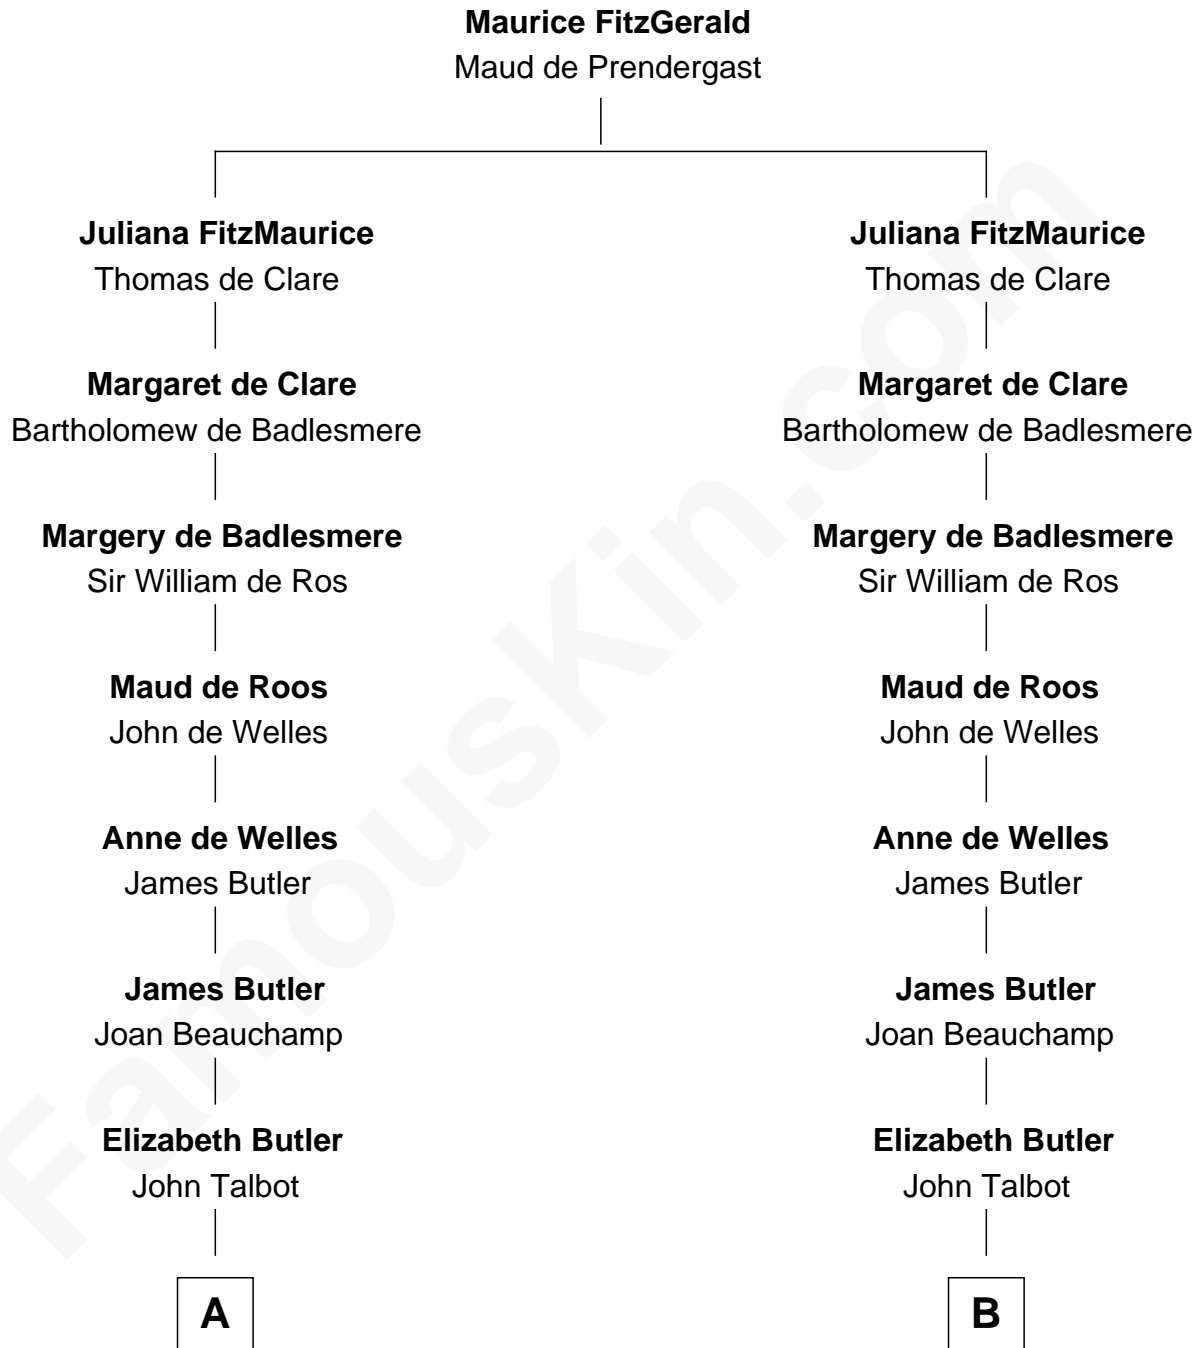

FamousKin.com

Relationship Chart of

Queen Elizabeth II

Queen of the United Kingdom

20th cousin 1 time removed of

Marjorie Post

Founder of General Foods

C

Thomas George Lyon-Bowes

Charlotte Grimstead

Claude Bowes-Lyon

Frances Dora Smith

Claude George Bowes-Lyon

Cecilia Nina Cavendish-Bentinck

Elizabeth Bowes-Lyon

George VI, King of the United Kingdom

Queen Elizabeth II

Queen of the United Kingdom

D

Erastus Lathrop

Sarah Bailey

Caroline Cushman Lathrop

Charles Rollin Post

Charles William Post

Elle Letitia Merriweather

Marjorie Post

Founder of General Foods