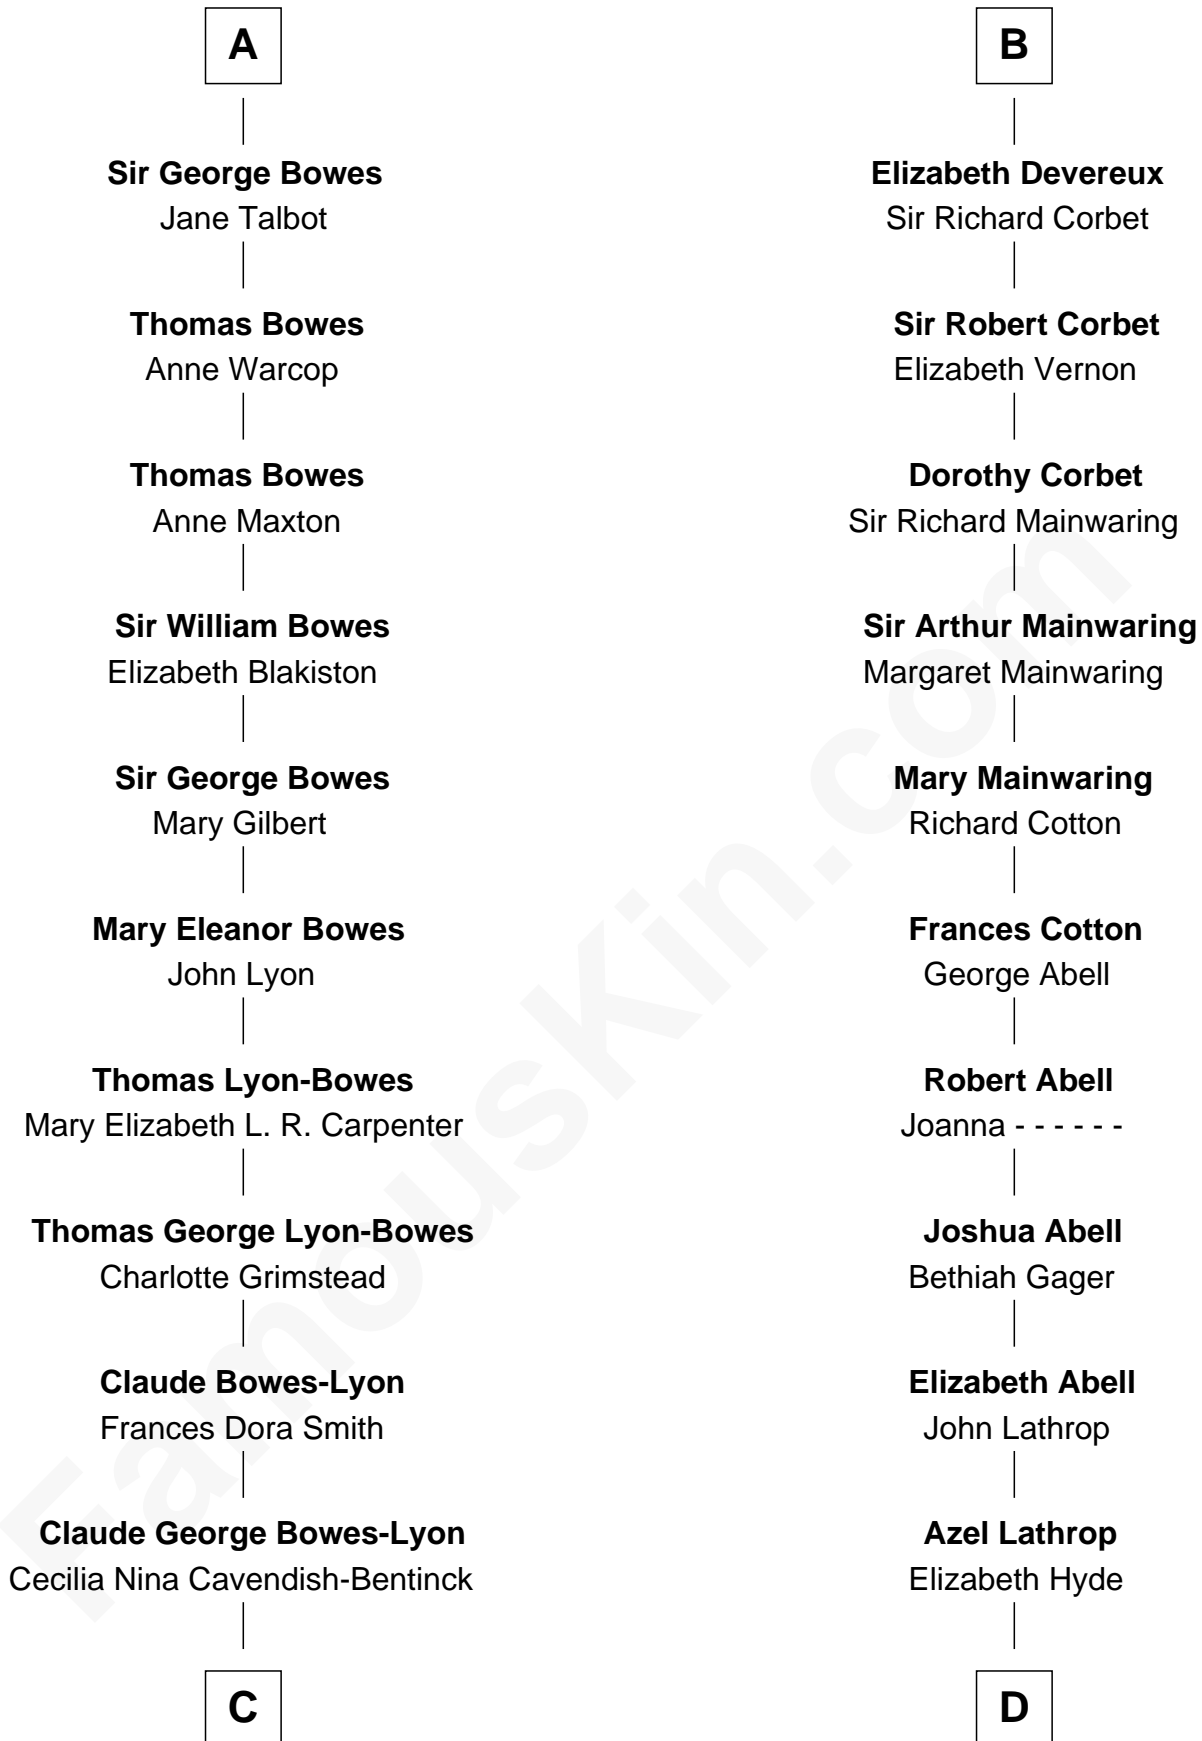

### Queen Elizabeth II

*Queen of the United Kingdom*

18th cousin 2 times removed of

### Marjorie Post

*Founder of General Foods*

**Sir Hugh I de Audley**

Iseult de Mortimer

**C**

**Elizabeth Bowes-Lyon**

George VI, King of the United Kingdom

**Queen Elizabeth II**

*Queen of the United Kingdom*

**D**

**Erastus Lathrop**

Sarah Bailey

**Caroline Cushman Lathrop**

Charles Rollin Post

**Charles William Post**

Elle Letitia Merriweather