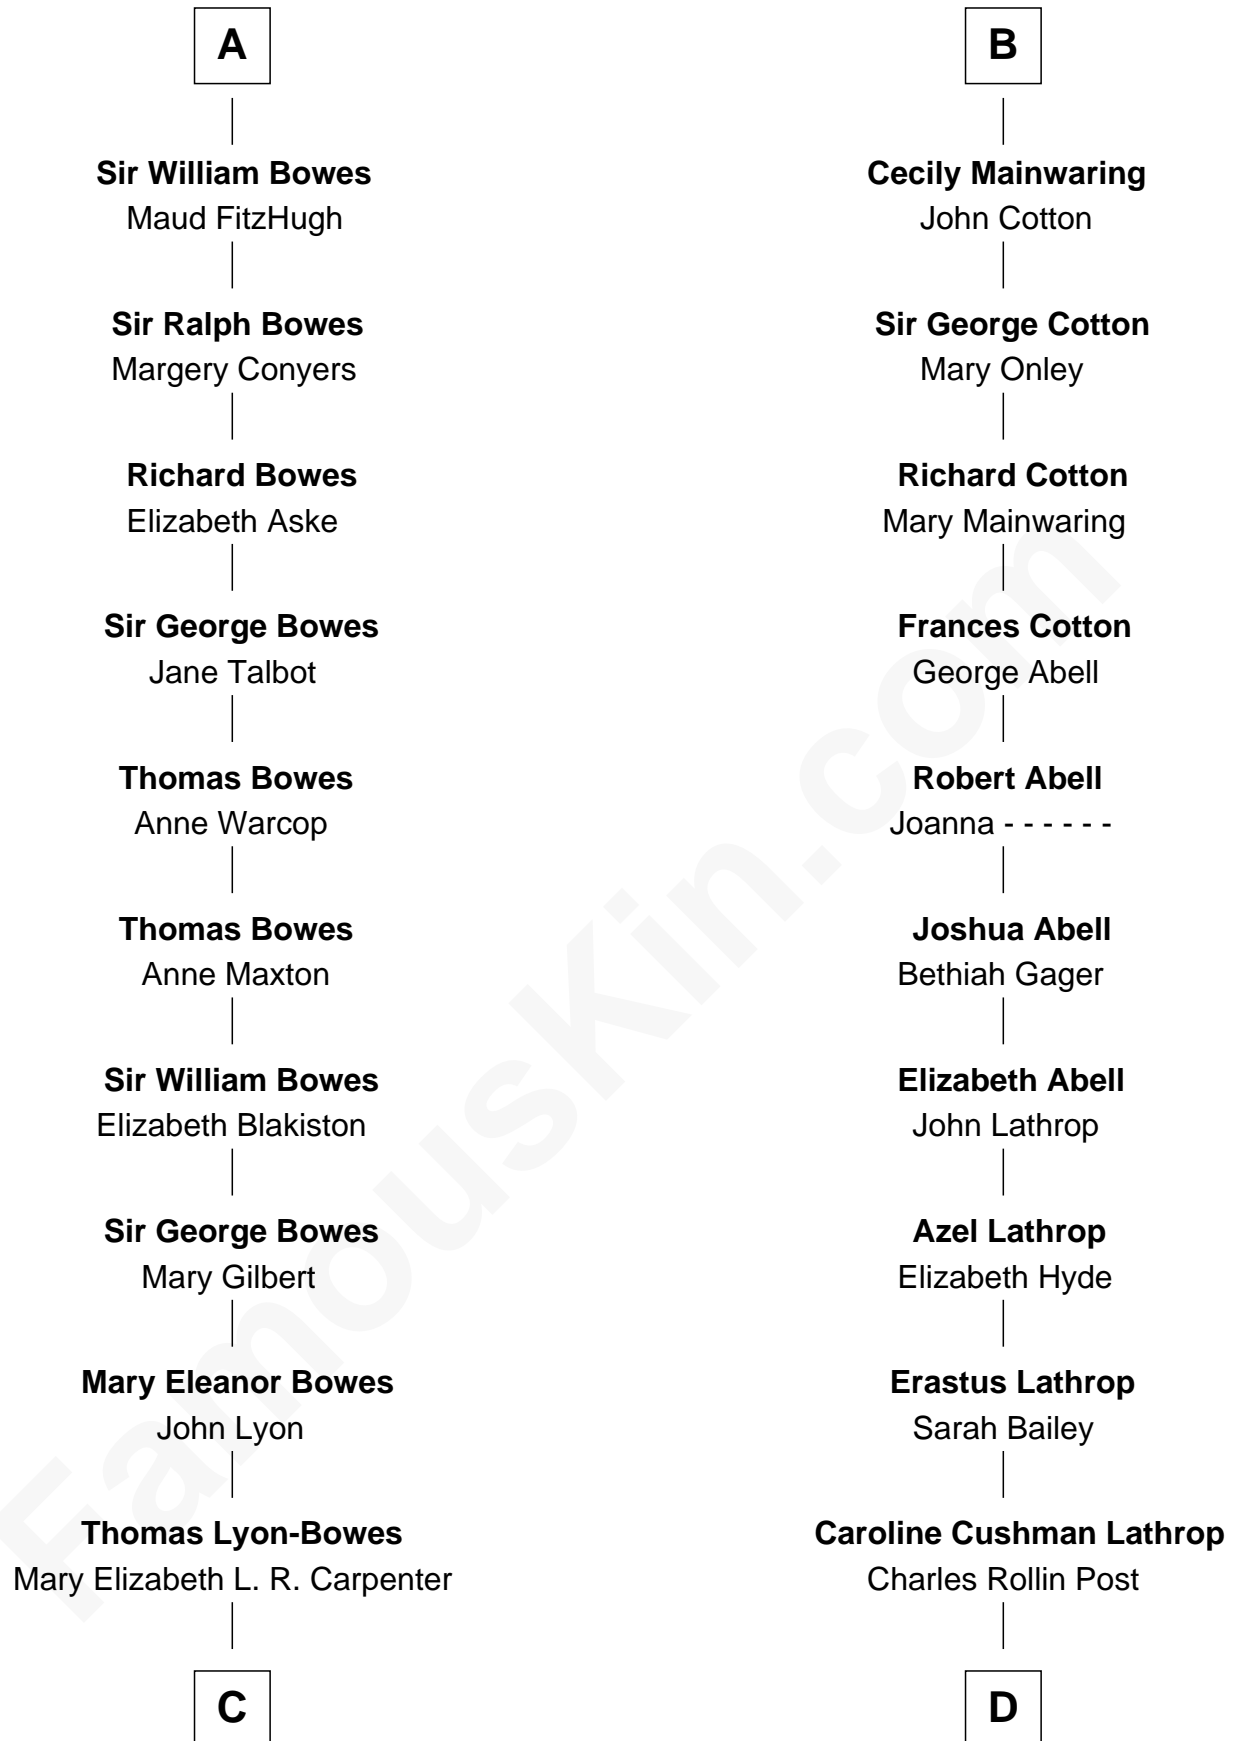

# FamousKin.com Relationship Chart of

**Queen Elizabeth II**

*Queen of the United Kingdom*

18th cousin 3 times removed of

**Marjorie Post**

*Founder of General Foods*

**William de Cantilupe**

**C**

**Thomas George Lyon-Bowes**

Charlotte Grimstead

**Claude Bowes-Lyon**

Frances Dora Smith

**Claude George Bowes-Lyon**

Cecilia Nina Cavendish-Bentinck

**Elizabeth Bowes-Lyon**

George VI, King of the United Kingdom