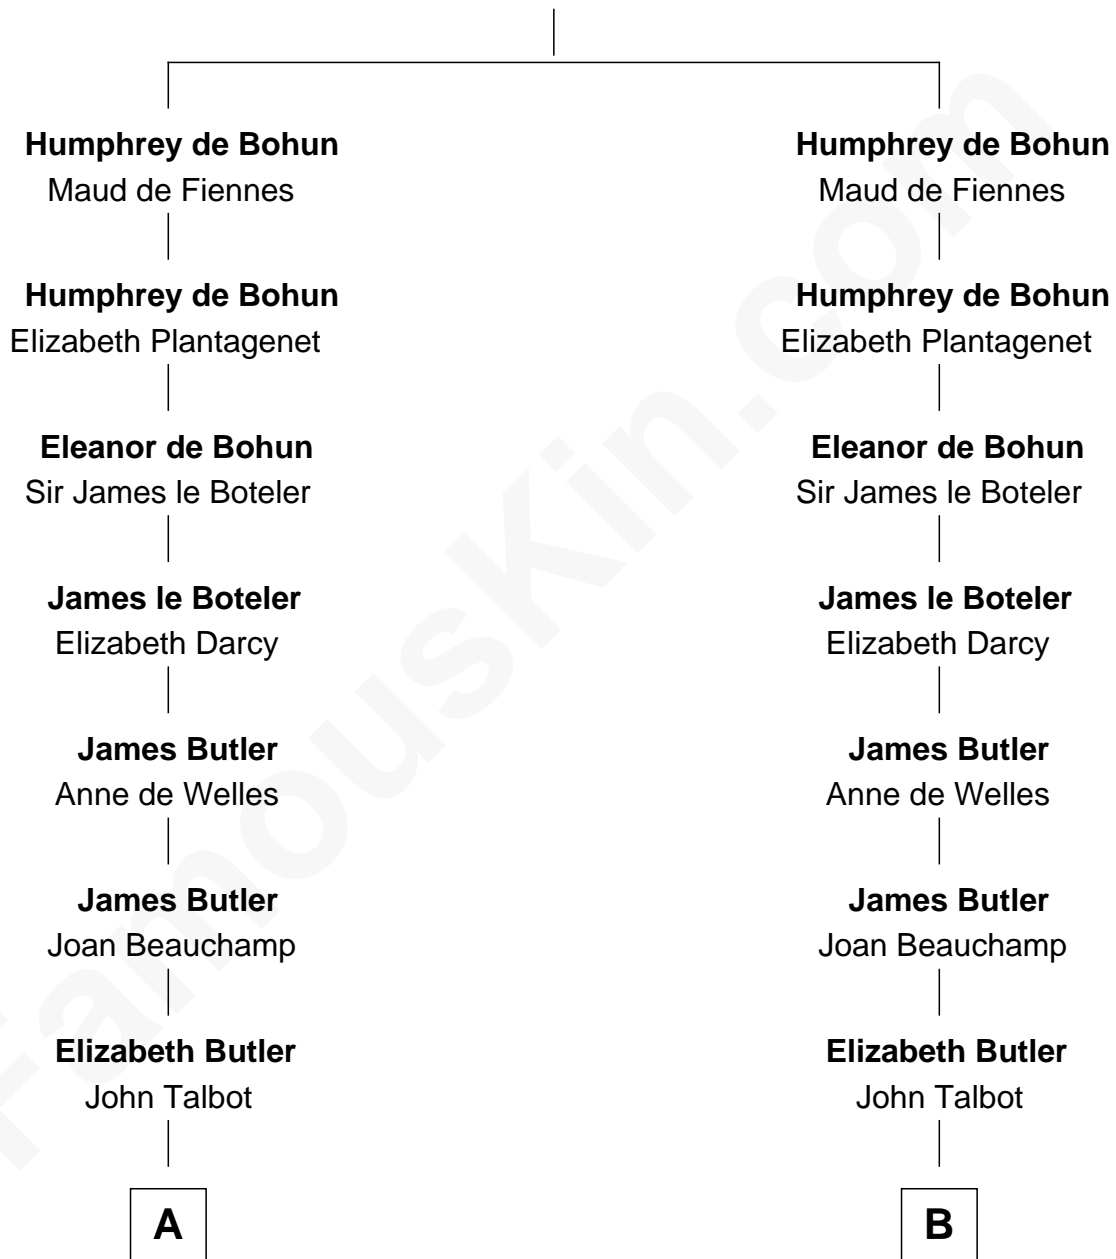

FamousKin.com

Relationship Chart of

Queen Elizabeth II

Queen of the United Kingdom

20th cousin 1 time removed of

Marjorie Post

Founder of General Foods

Sir Humphrey de Bohun

Eleanor de Braiose

C

Thomas George Lyon-Bowes

Charlotte Grimstead

Claude Bowes-Lyon

Frances Dora Smith

Claude George Bowes-Lyon

Cecilia Nina Cavendish-Bentinck

Elizabeth Bowes-Lyon

George VI, King of the United Kingdom

Queen Elizabeth II

Queen of the United Kingdom

D

Erastus Lathrop

Sarah Bailey

Caroline Cushman Lathrop