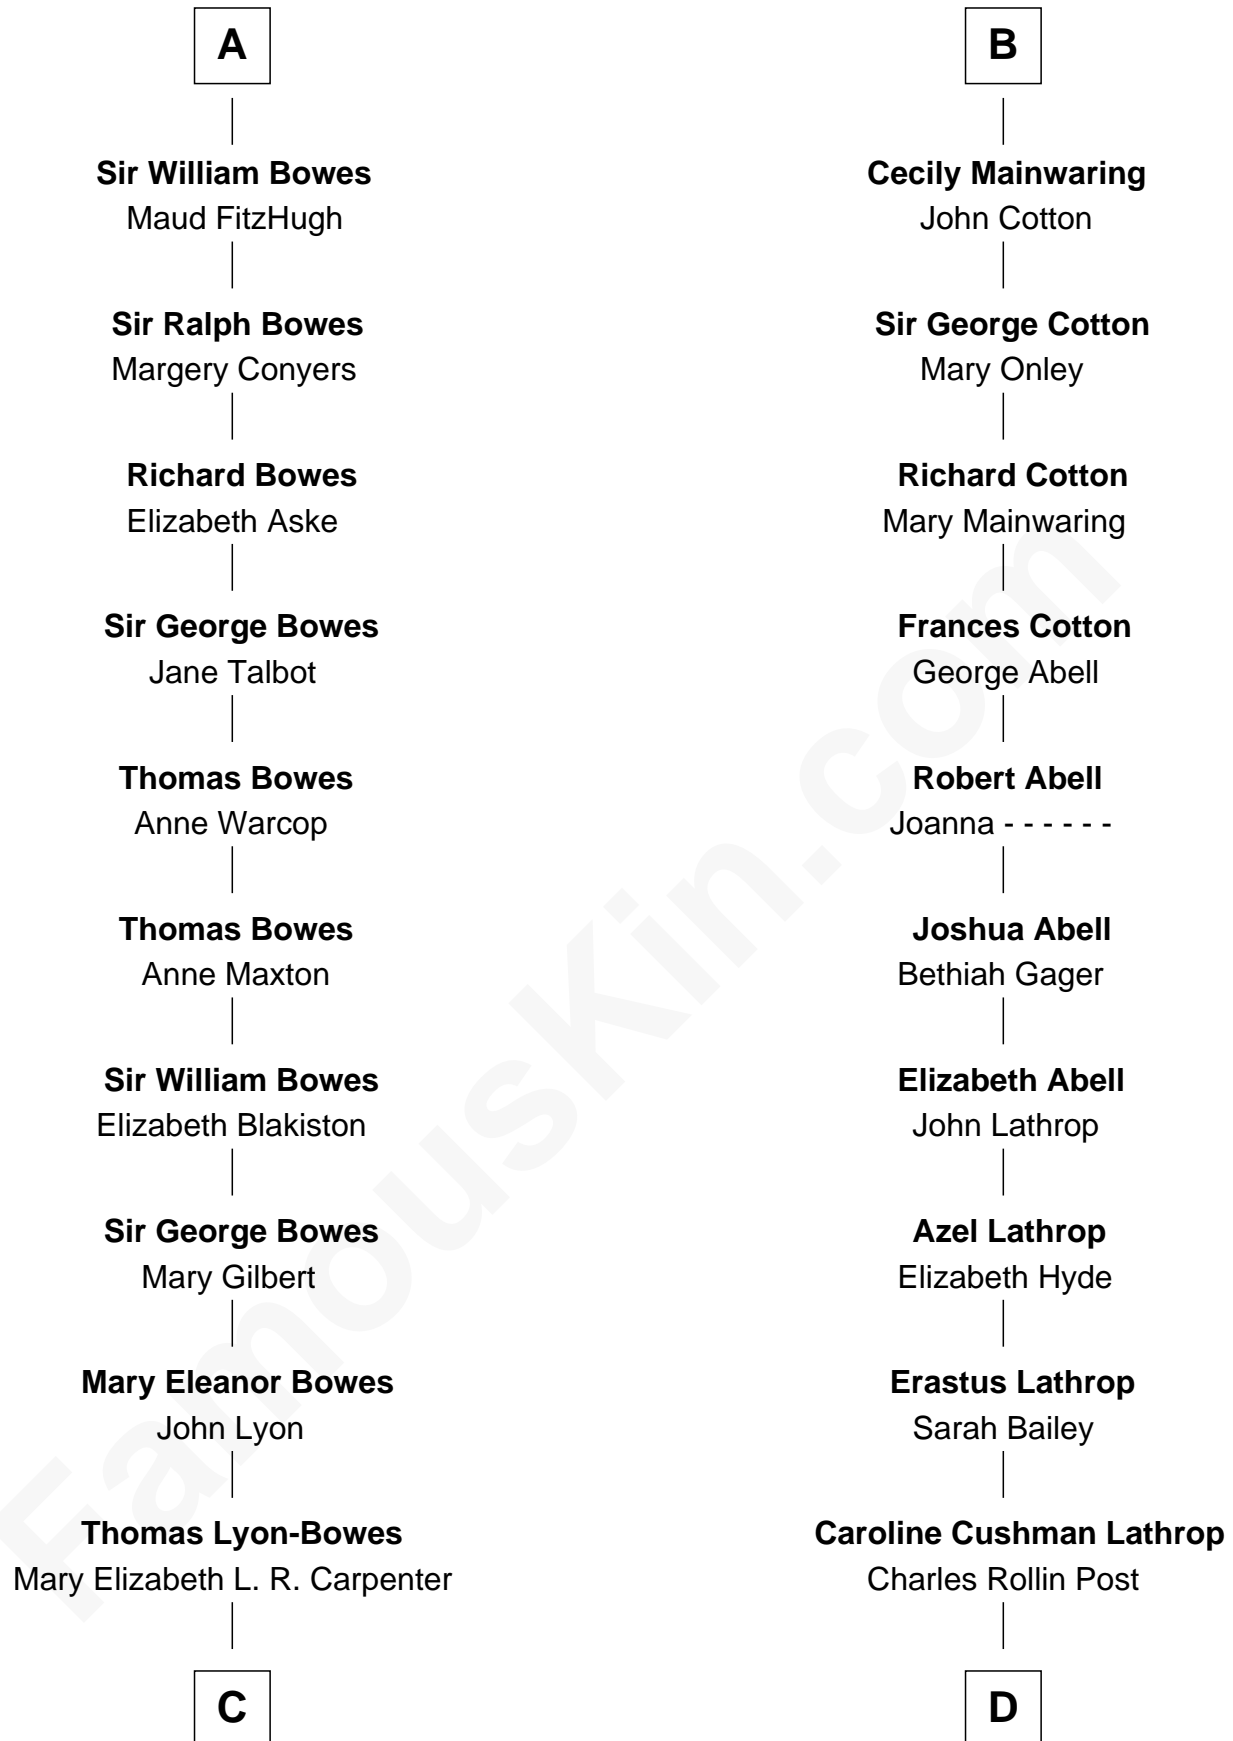

## Relationship Chart of

### Queen Elizabeth II

*Queen of the United Kingdom*

18th cousin 3 times removed of

**Marjorie Post**

*Founder of General Foods*

**Alan la Zouche**

Alice de Belmeis

**C**

**Thomas George Lyon-Bowes**

Charlotte Grimstead

**Claude Bowes-Lyon**

Frances Dora Smith

**Claude George Bowes-Lyon**

Cecilia Nina Cavendish-Bentinck

**Elizabeth Bowes-Lyon**

George VI, King of the United Kingdom