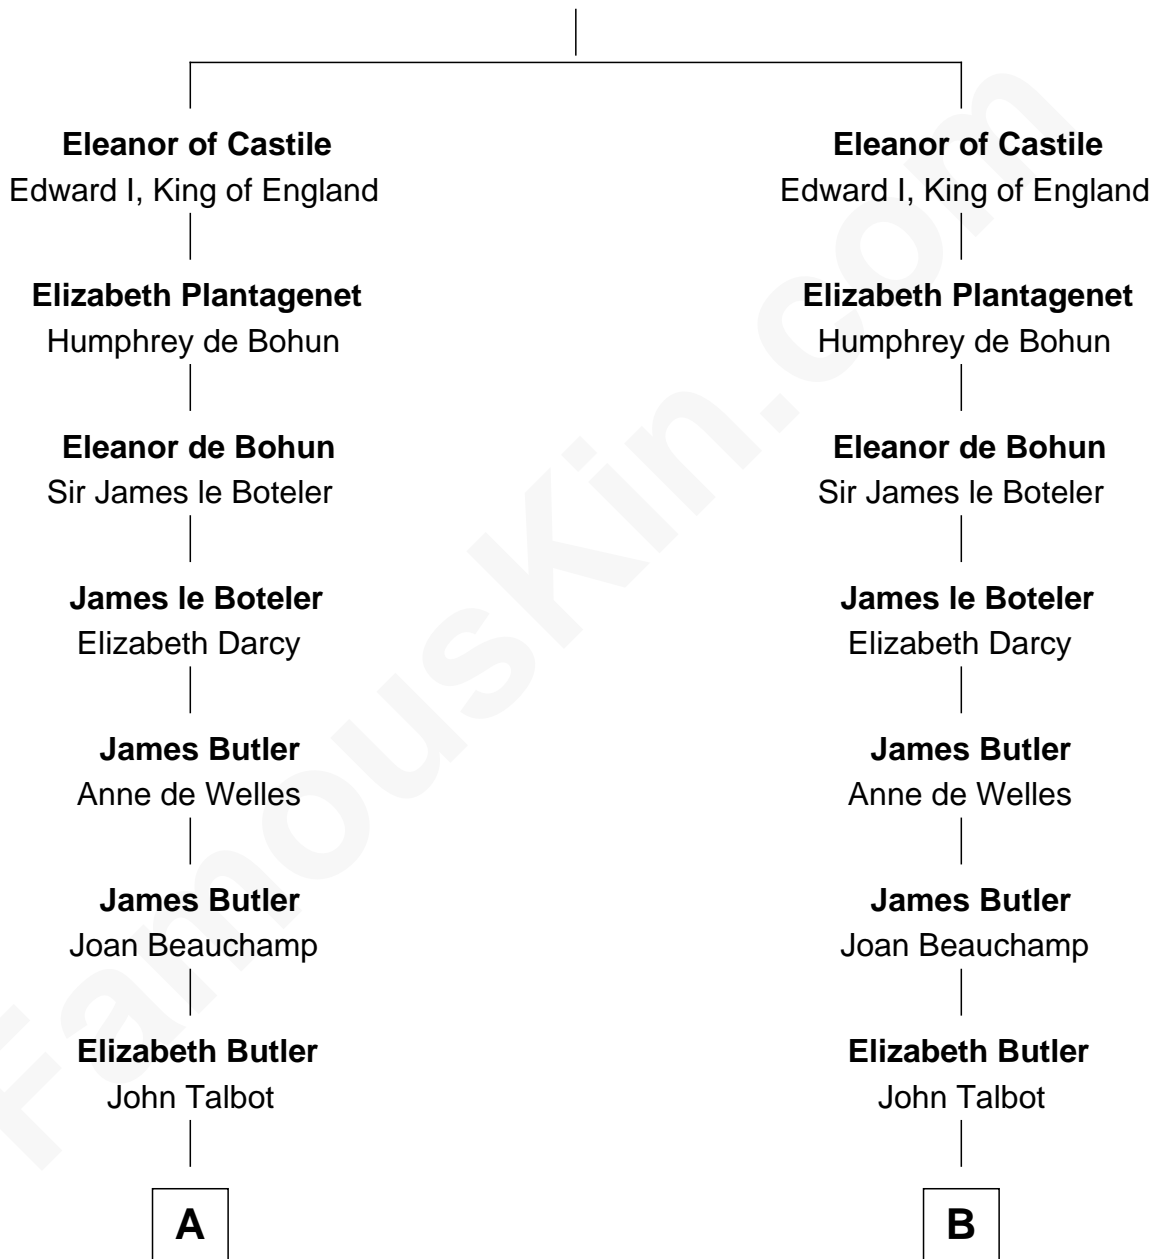

FamousKin.com

Relationship Chart of

Queen Elizabeth II

Queen of the United Kingdom

20th cousin 1 time removed of

Marjorie Post

Founder of General Foods

Ferdinand III, King of Castile

Joanna of Ponthieu

C

Thomas George Lyon-Bowes

Charlotte Grimstead

Claude Bowes-Lyon

Frances Dora Smith

Claude George Bowes-Lyon

Cecilia Nina Cavendish-Bentinck

Elizabeth Bowes-Lyon

George VI, King of the United Kingdom

Queen Elizabeth II

Queen of the United Kingdom

D

Erastus Lathrop

Sarah Bailey

Caroline Cushman Lathrop