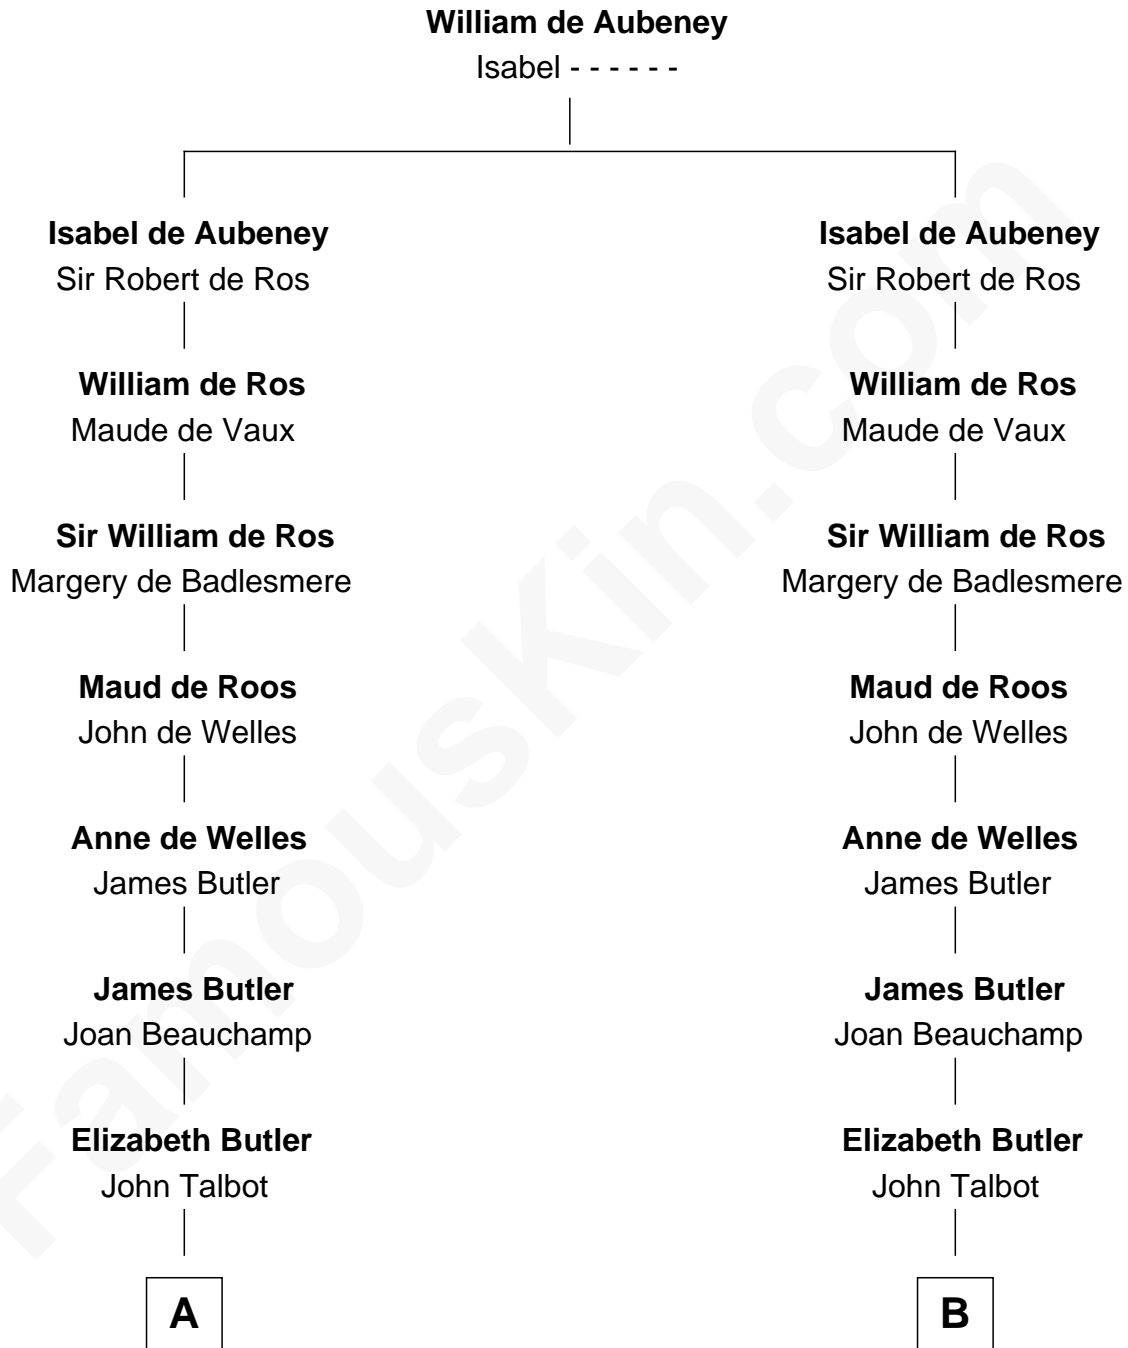

FamousKin.com

Relationship Chart of

Queen Elizabeth II

Queen of the United Kingdom

20th cousin 1 time removed of

Marjorie Post

Founder of General Foods

C

Thomas George Lyon-Bowes

Charlotte Grimstead

Claude Bowes-Lyon

Frances Dora Smith

Claude George Bowes-Lyon

Cecilia Nina Cavendish-Bentinck

Elizabeth Bowes-Lyon

George VI, King of the United Kingdom

Queen Elizabeth II

Queen of the United Kingdom

D

Erastus Lathrop

Sarah Bailey

Caroline Cushman Lathrop

Charles Rollin Post

Charles William Post