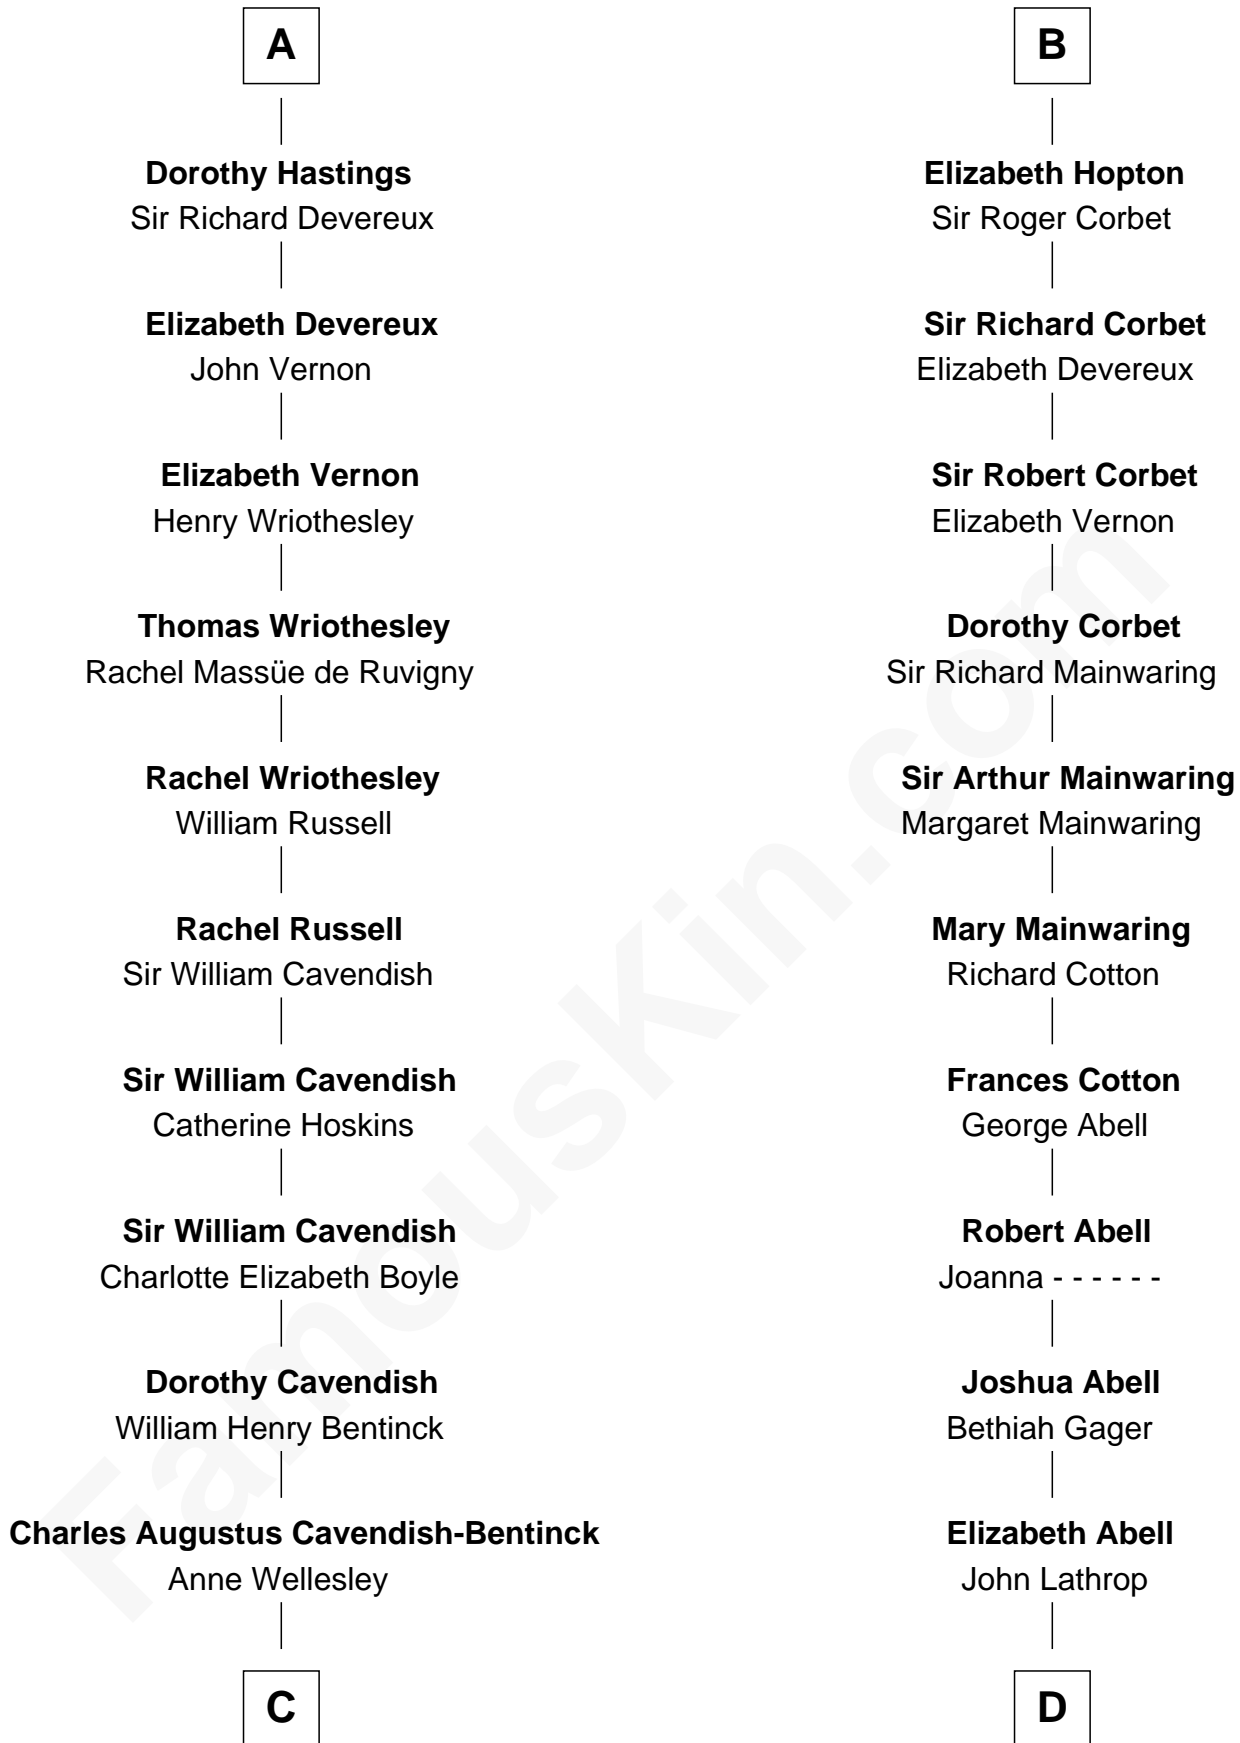

# FamousKin.com Relationship Chart of

**Queen Elizabeth II**

*Queen of the United Kingdom*

20th cousin of

**C. W. Post**

*Founder of Post Cereals*

**John de Botetourte**

Maud FitzThomas

**C**

**Rev. Charles William Cavendish-Bentinck**

Caroline Louisa Burnaby

**Cecilia Nina Cavendish-Bentinck**

Claude George Bowes-Lyon

**Elizabeth Bowes-Lyon**

George VI, King of the United Kingdom

**Queen Elizabeth II**

*Queen of the United Kingdom*

**D**

**Azel Lathrop**

Elizabeth Hyde

**Erastus Lathrop**

Sarah Bailey

**Caroline Cushman Lathrop**

Charles Rollin Post