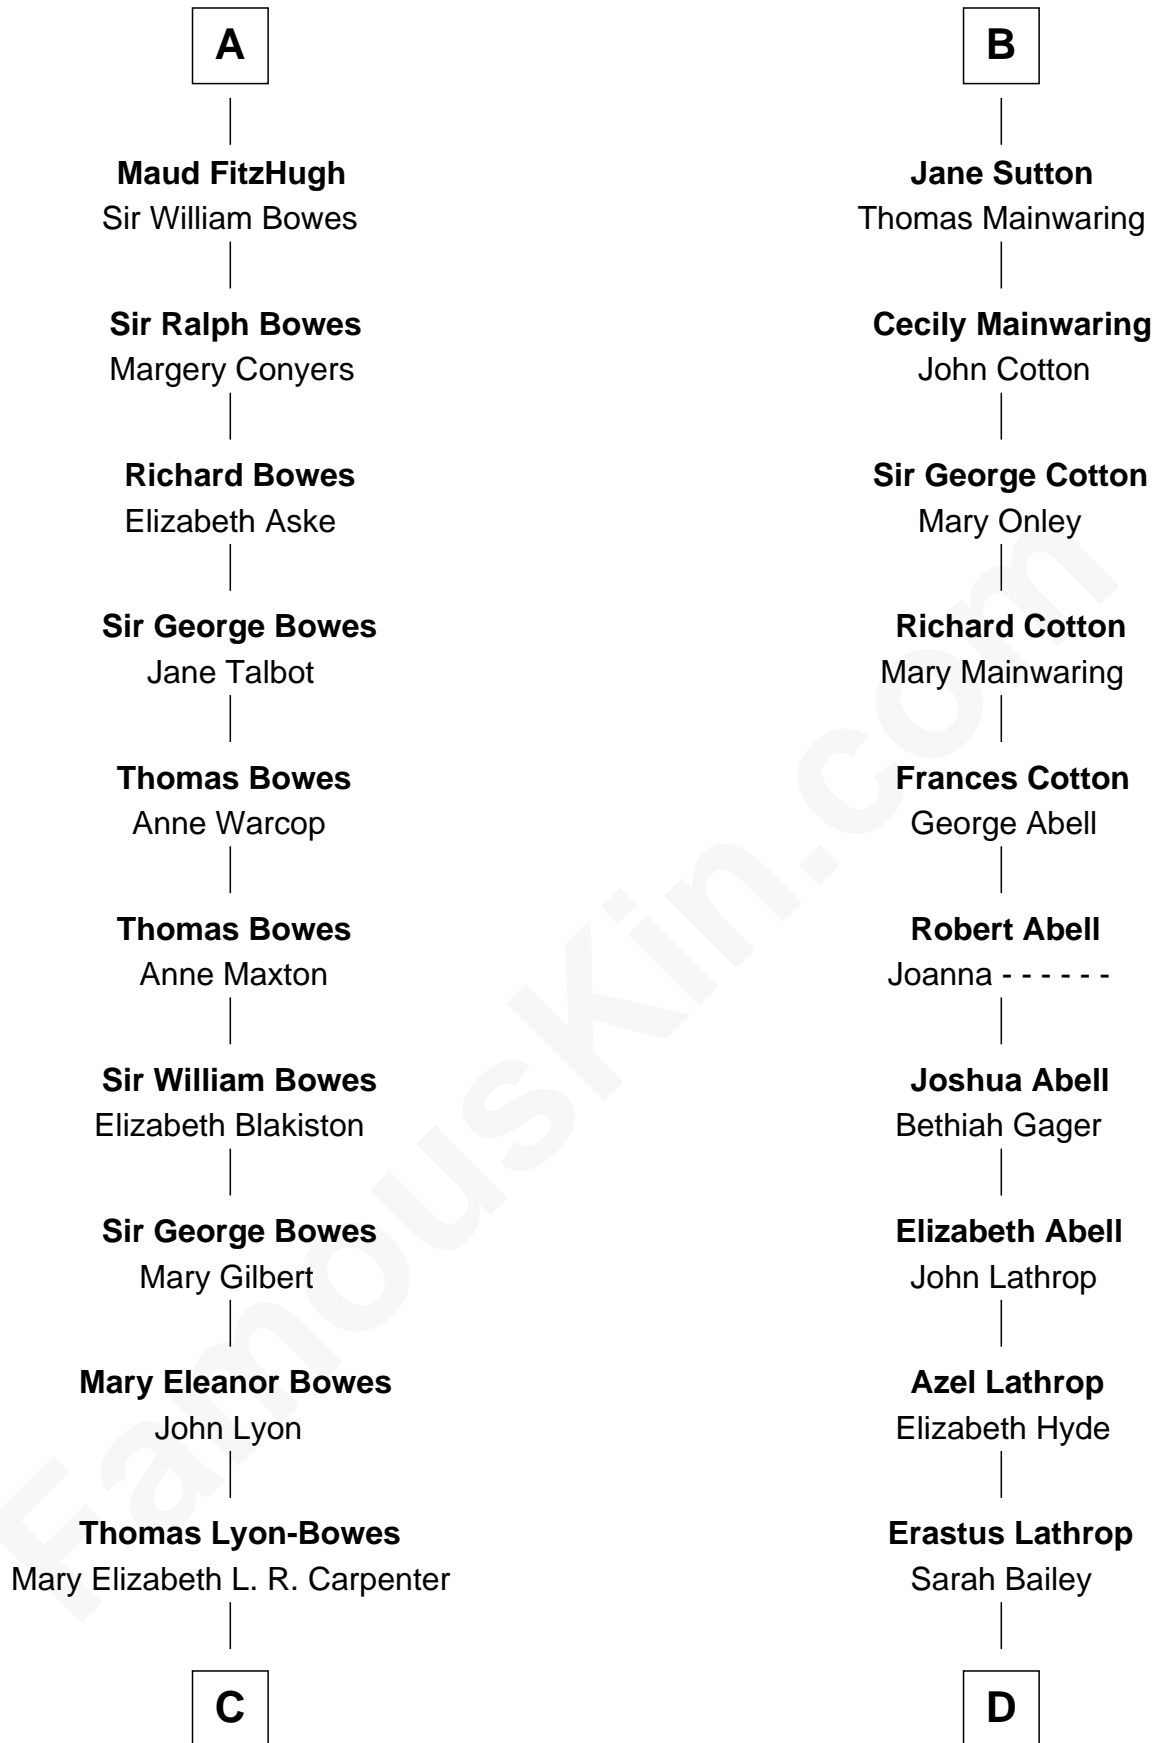

FamousKin.com

Relationship Chart of

Queen Elizabeth II

Queen of the United Kingdom

18th cousin 3 times removed of

C. W. Post
 Founder of Post Cereals

C

Thomas George Lyon-Bowes

Charlotte Grimstead

Claude Bowes-Lyon

Frances Dora Smith

Claude George Bowes-Lyon

Cecilia Nina Cavendish-Bentinck

Elizabeth Bowes-Lyon

George VI, King of the United Kingdom

Queen Elizabeth II

Queen of the United Kingdom

D

Caroline Cushman Lathrop

Charles Rollin Post

C. W. Post

Founder of Post Cereals

FamousKin.com