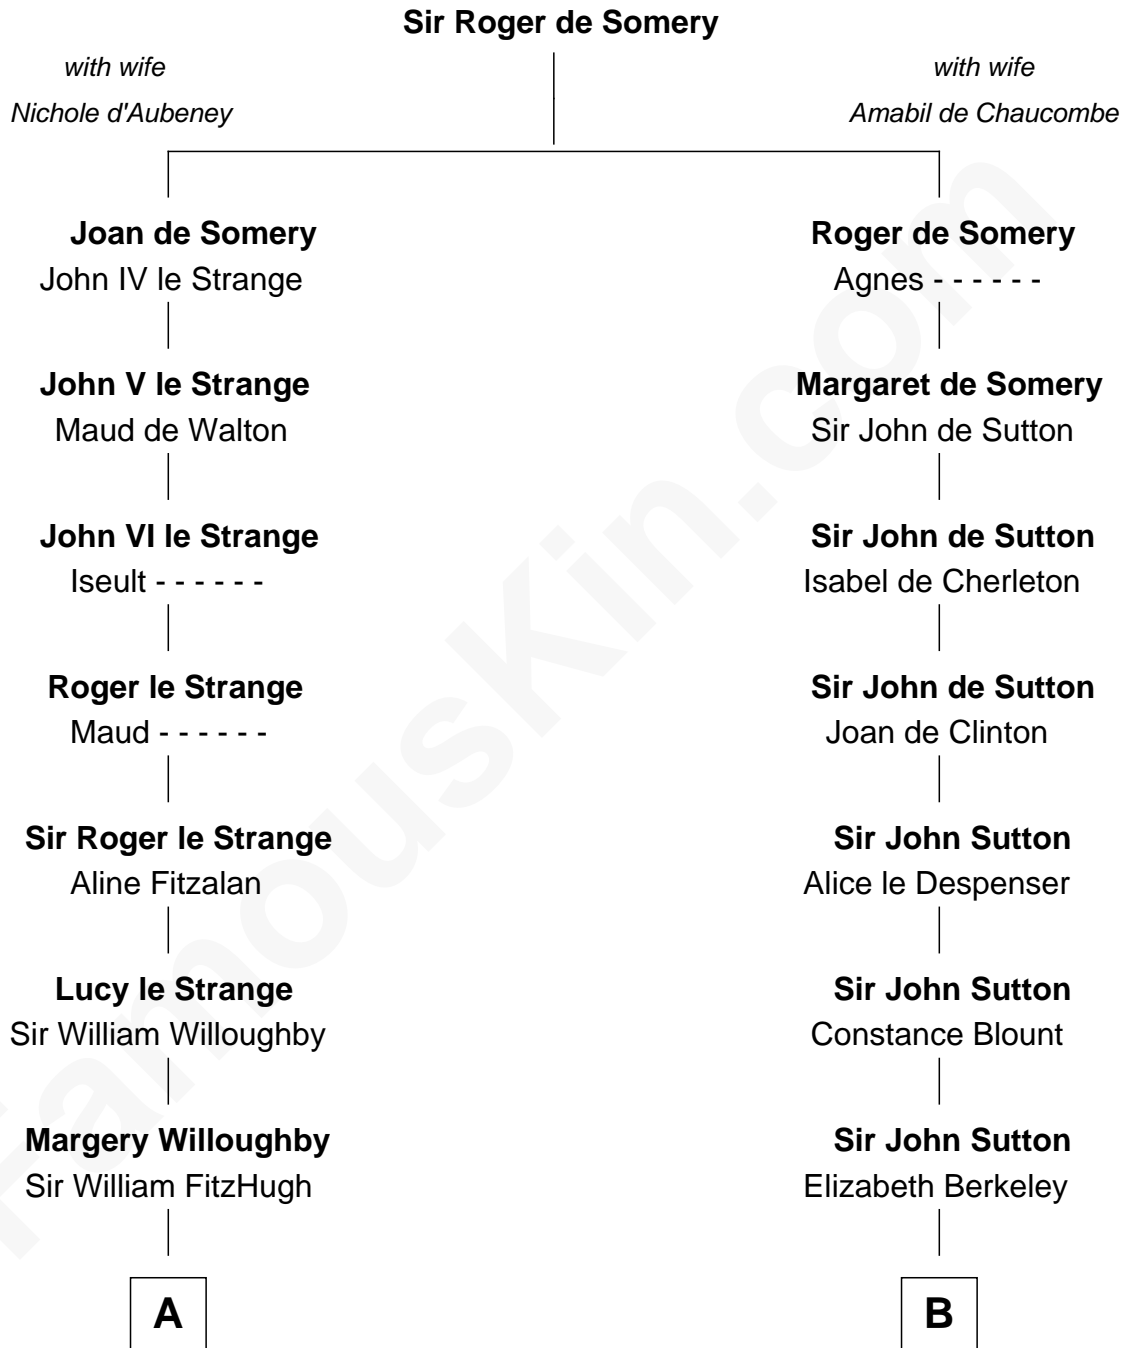

FamousKin.com

Relationship Chart of

Queen Elizabeth II

Queen of the United Kingdom

18th cousin 3 times removed of

C. W. Post
 Founder of Post Cereals

C

Thomas George Lyon-Bowes

Charlotte Grimstead

Claude Bowes-Lyon

Frances Dora Smith

Claude George Bowes-Lyon

Cecilia Nina Cavendish-Bentinck

Elizabeth Bowes-Lyon

George VI, King of the United Kingdom

Queen Elizabeth II