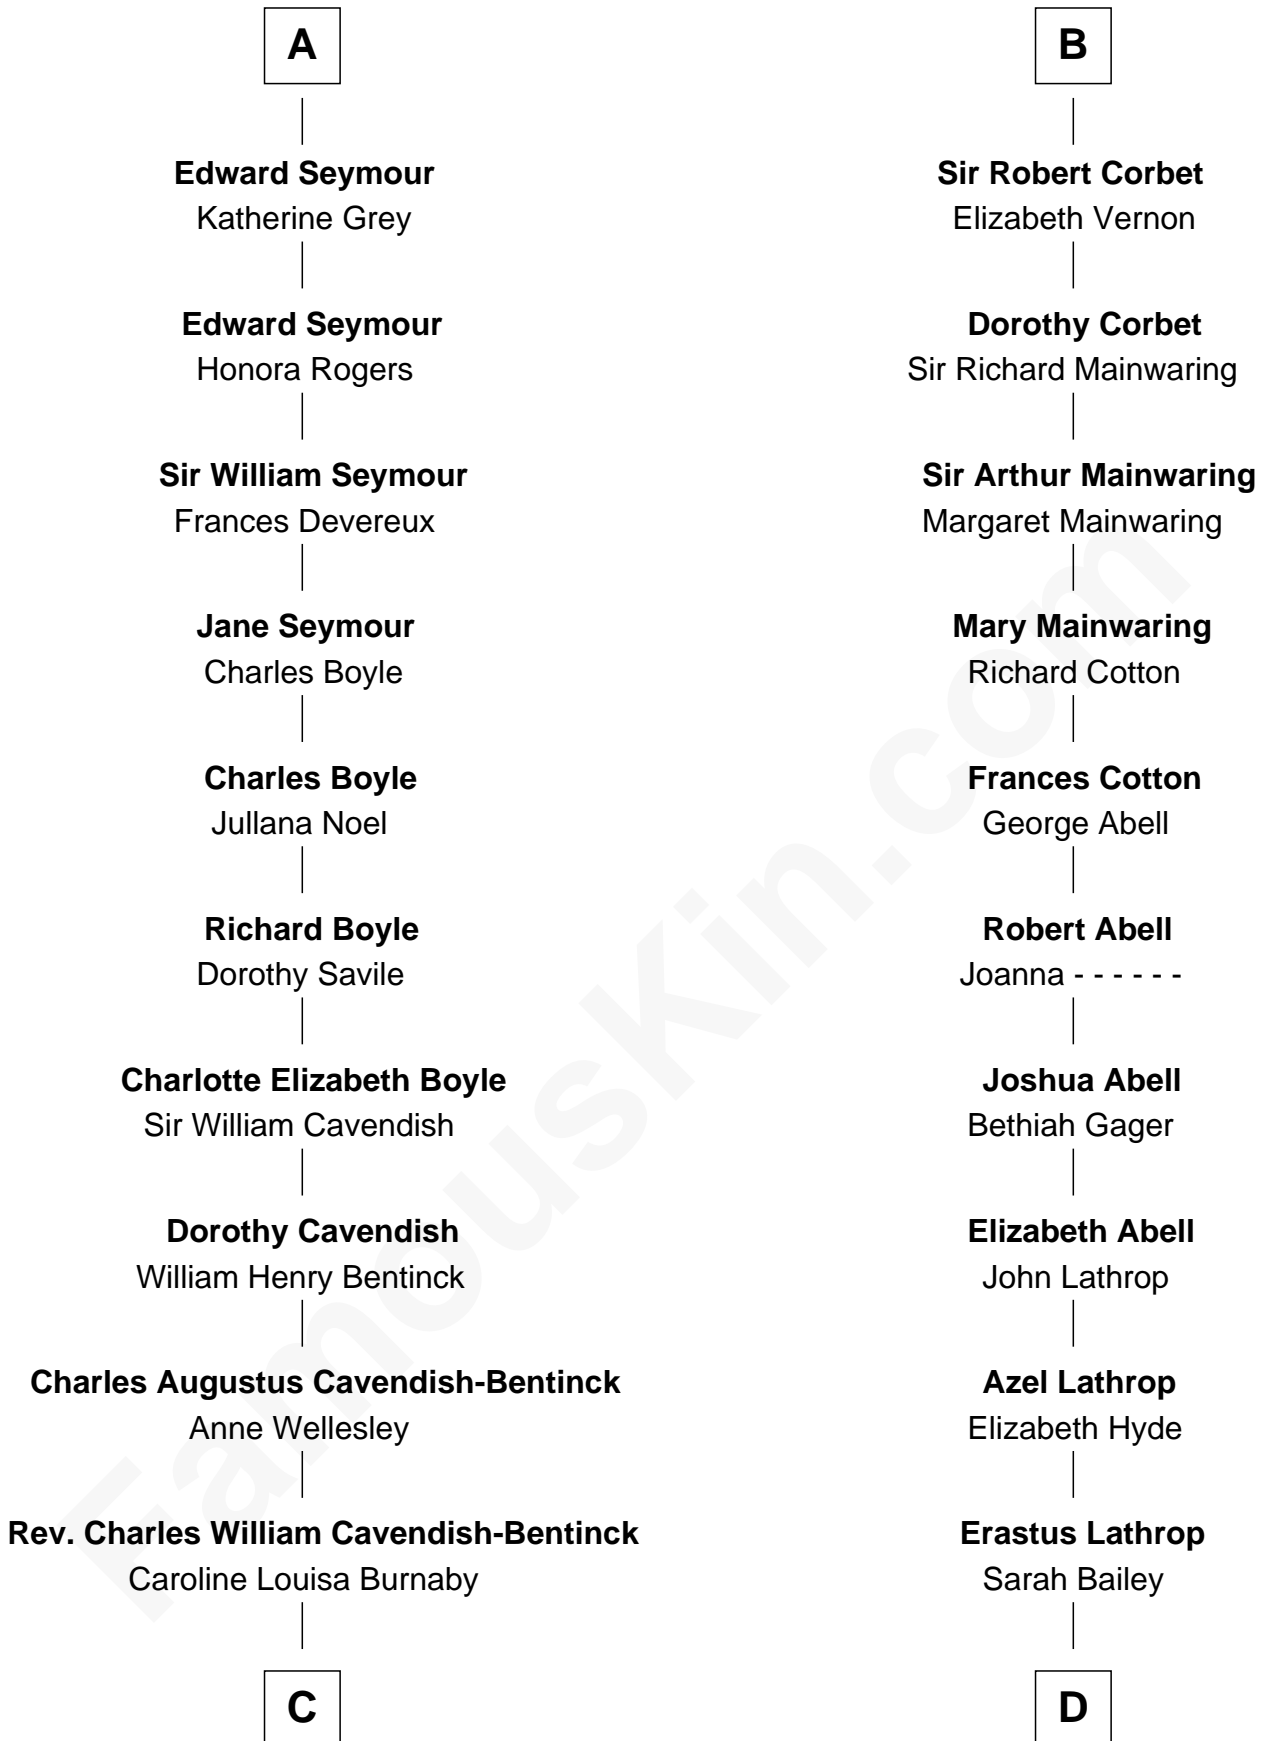

FamousKin.com Relationship Chart of

Queen Elizabeth II

Queen of the United Kingdom

18th cousin 1 time removed of

C. W. Post

Founder of Post Cereals

C

Cecilia Nina Cavendish-Bentinck

Claude George Bowes-Lyon

Elizabeth Bowes-Lyon

George VI, King of the United Kingdom

Queen Elizabeth II

Queen of the United Kingdom

D

Caroline Cushman Lathrop

Charles Rollin Post