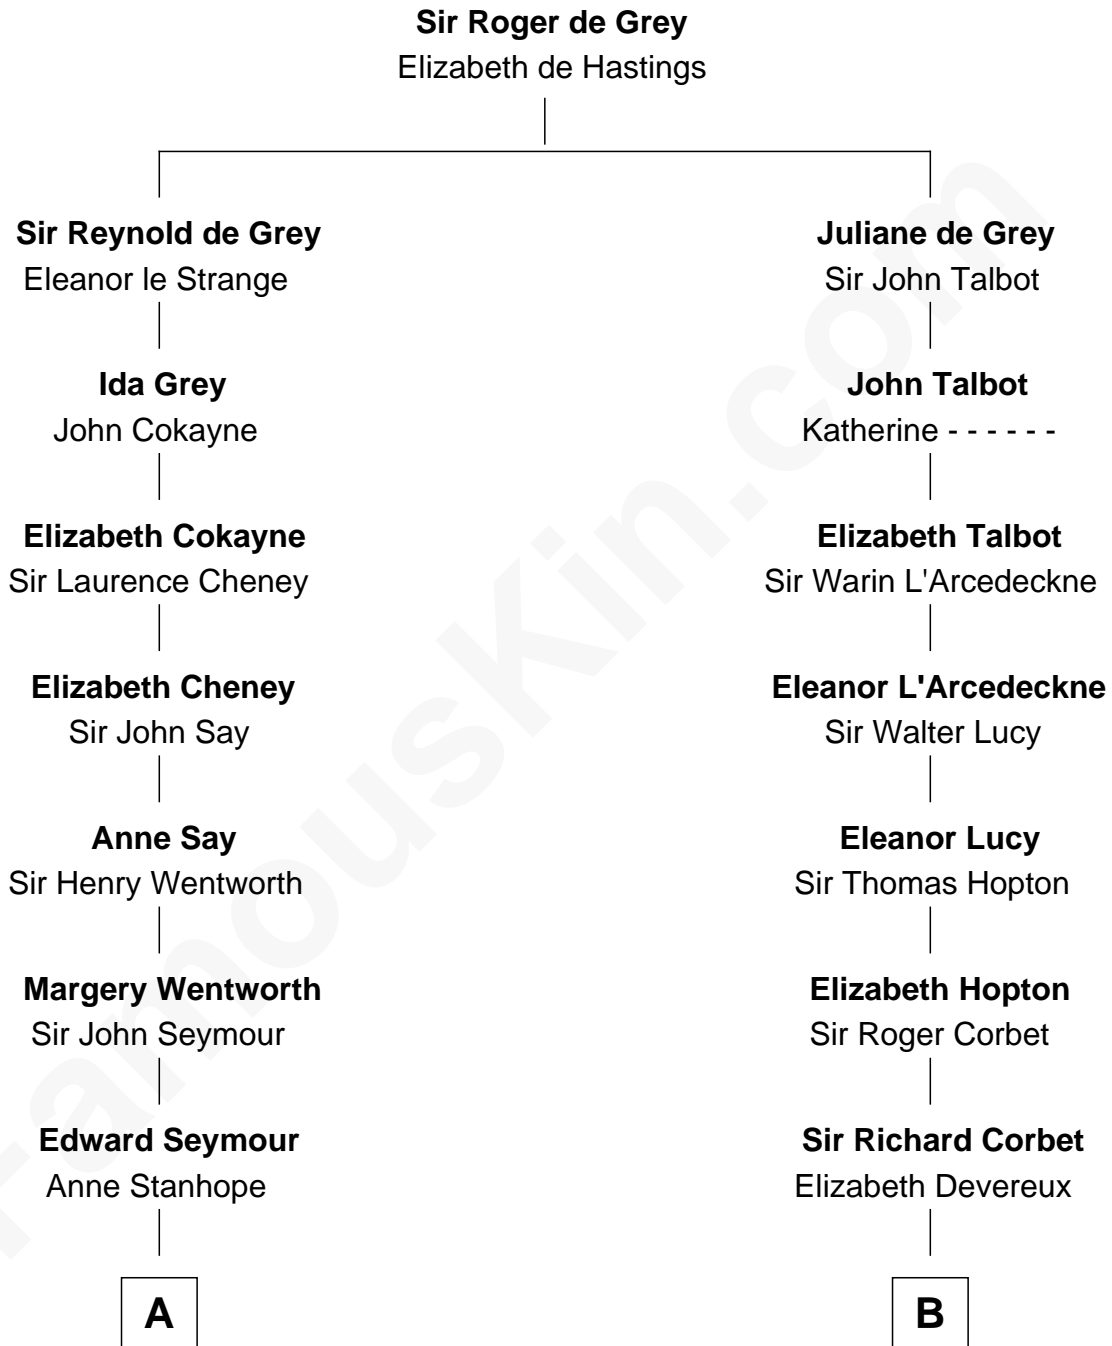

FamousKin.com Relationship Chart of

Queen Elizabeth II

Queen of the United Kingdom

18th cousin 1 time removed of

C. W. Post

Founder of Post Cereals

C

Cecilia Nina Cavendish-Bentinck

Claude George Bowes-Lyon

Elizabeth Bowes-Lyon

George VI, King of the United Kingdom

Queen Elizabeth II

Queen of the United Kingdom

D

Caroline Cushman Lathrop

Charles Rollin Post