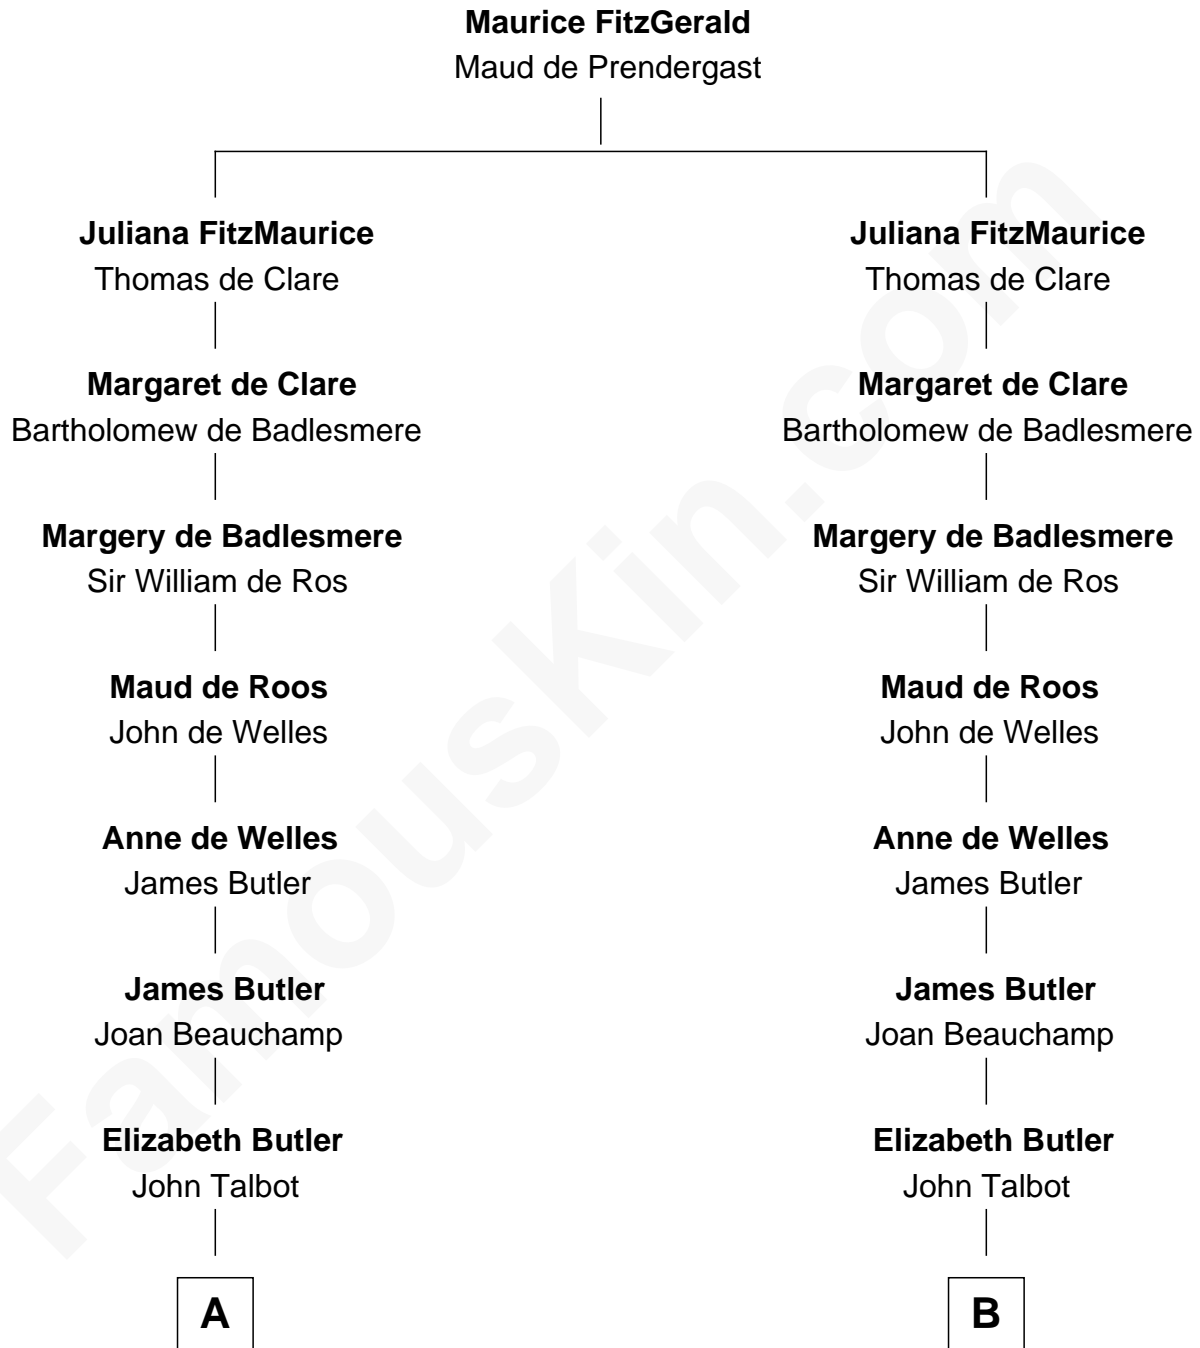

FamousKin.com Relationship Chart of

Queen Elizabeth II

Queen of the United Kingdom

19th cousin 2 times removed of

C. W. Post

Founder of Post Cereals

C

Thomas George Lyon-Bowes

Charlotte Grimstead

Claude Bowes-Lyon

Frances Dora Smith

Claude George Bowes-Lyon

Cecilia Nina Cavendish-Bentinck

Elizabeth Bowes-Lyon

George VI, King of the United Kingdom

Queen Elizabeth II

Queen of the United Kingdom

D

Erastus Lathrop

Sarah Bailey

Caroline Cushman Lathrop

Charles Rollin Post

C. W. Post

Founder of Post Cereals