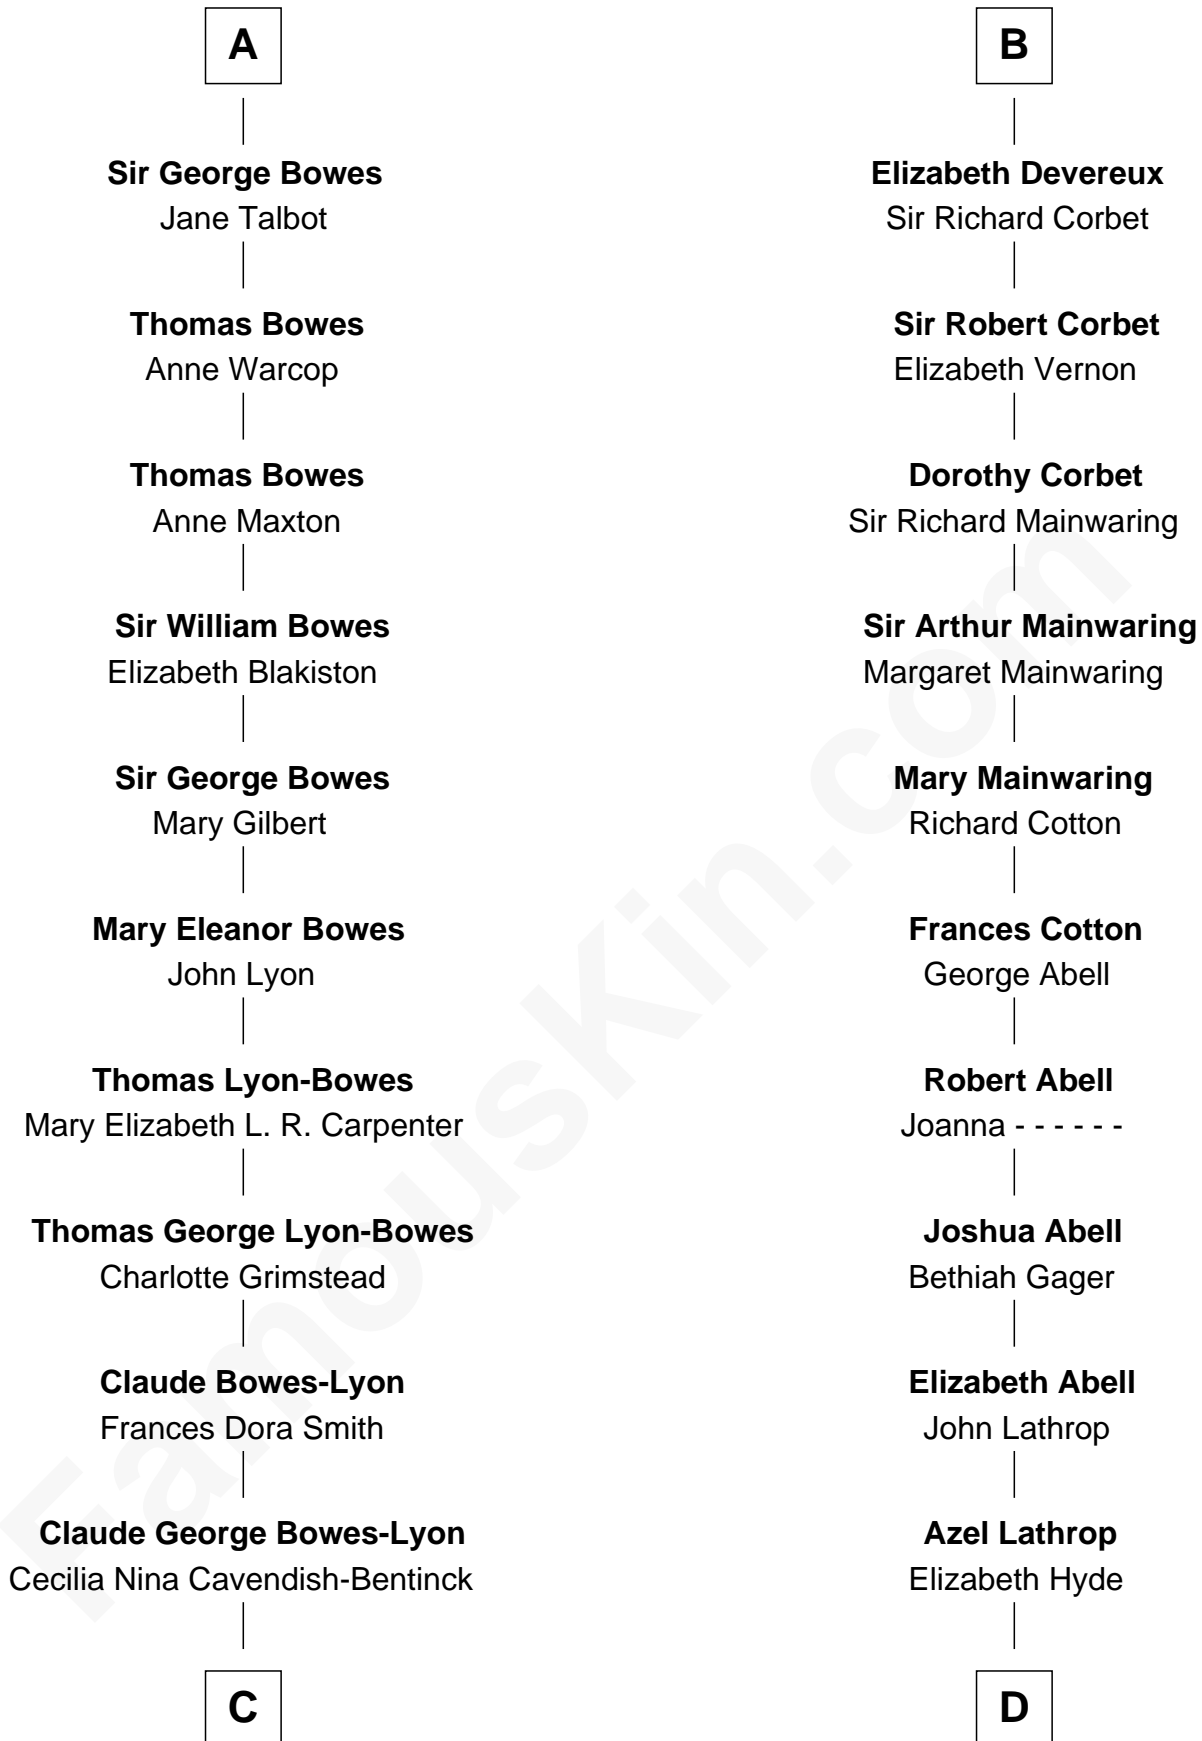

FamousKin.com Relationship Chart of

Queen Elizabeth II

Queen of the United Kingdom

18th cousin 1 time removed of

C. W. Post

Founder of Post Cereals

Sir Hugh I de Audley

Iseult de Mortimer

C

Elizabeth Bowes-Lyon

George VI, King of the United Kingdom

Queen Elizabeth II

Queen of the United Kingdom

D

Erastus Lathrop

Sarah Bailey