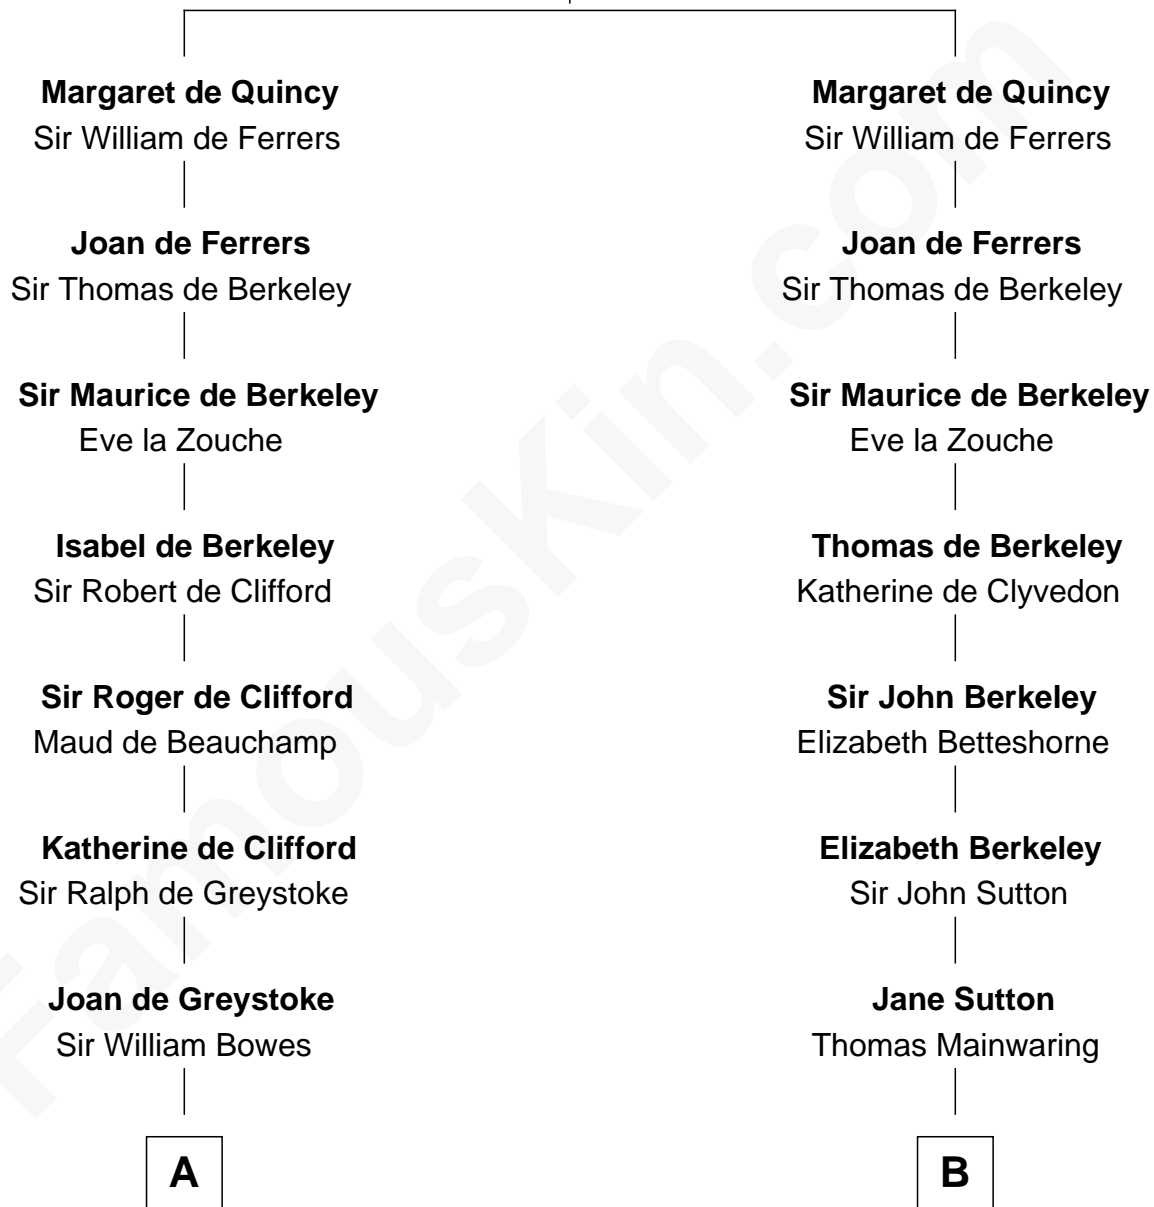

FamousKin.com

Relationship Chart of

Queen Elizabeth II

Queen of the United Kingdom

17th cousin 4 times removed of

C. W. Post

Founder of Post Cereals

Sir Roger de Quincy

Helen of Galloway

C

Thomas George Lyon-Bowes

Charlotte Grimstead

Claude Bowes-Lyon

Frances Dora Smith

Claude George Bowes-Lyon

Cecilia Nina Cavendish-Bentinck

Elizabeth Bowes-Lyon

George VI, King of the United Kingdom

Queen Elizabeth II

Queen of the United Kingdom

FamousKin.com