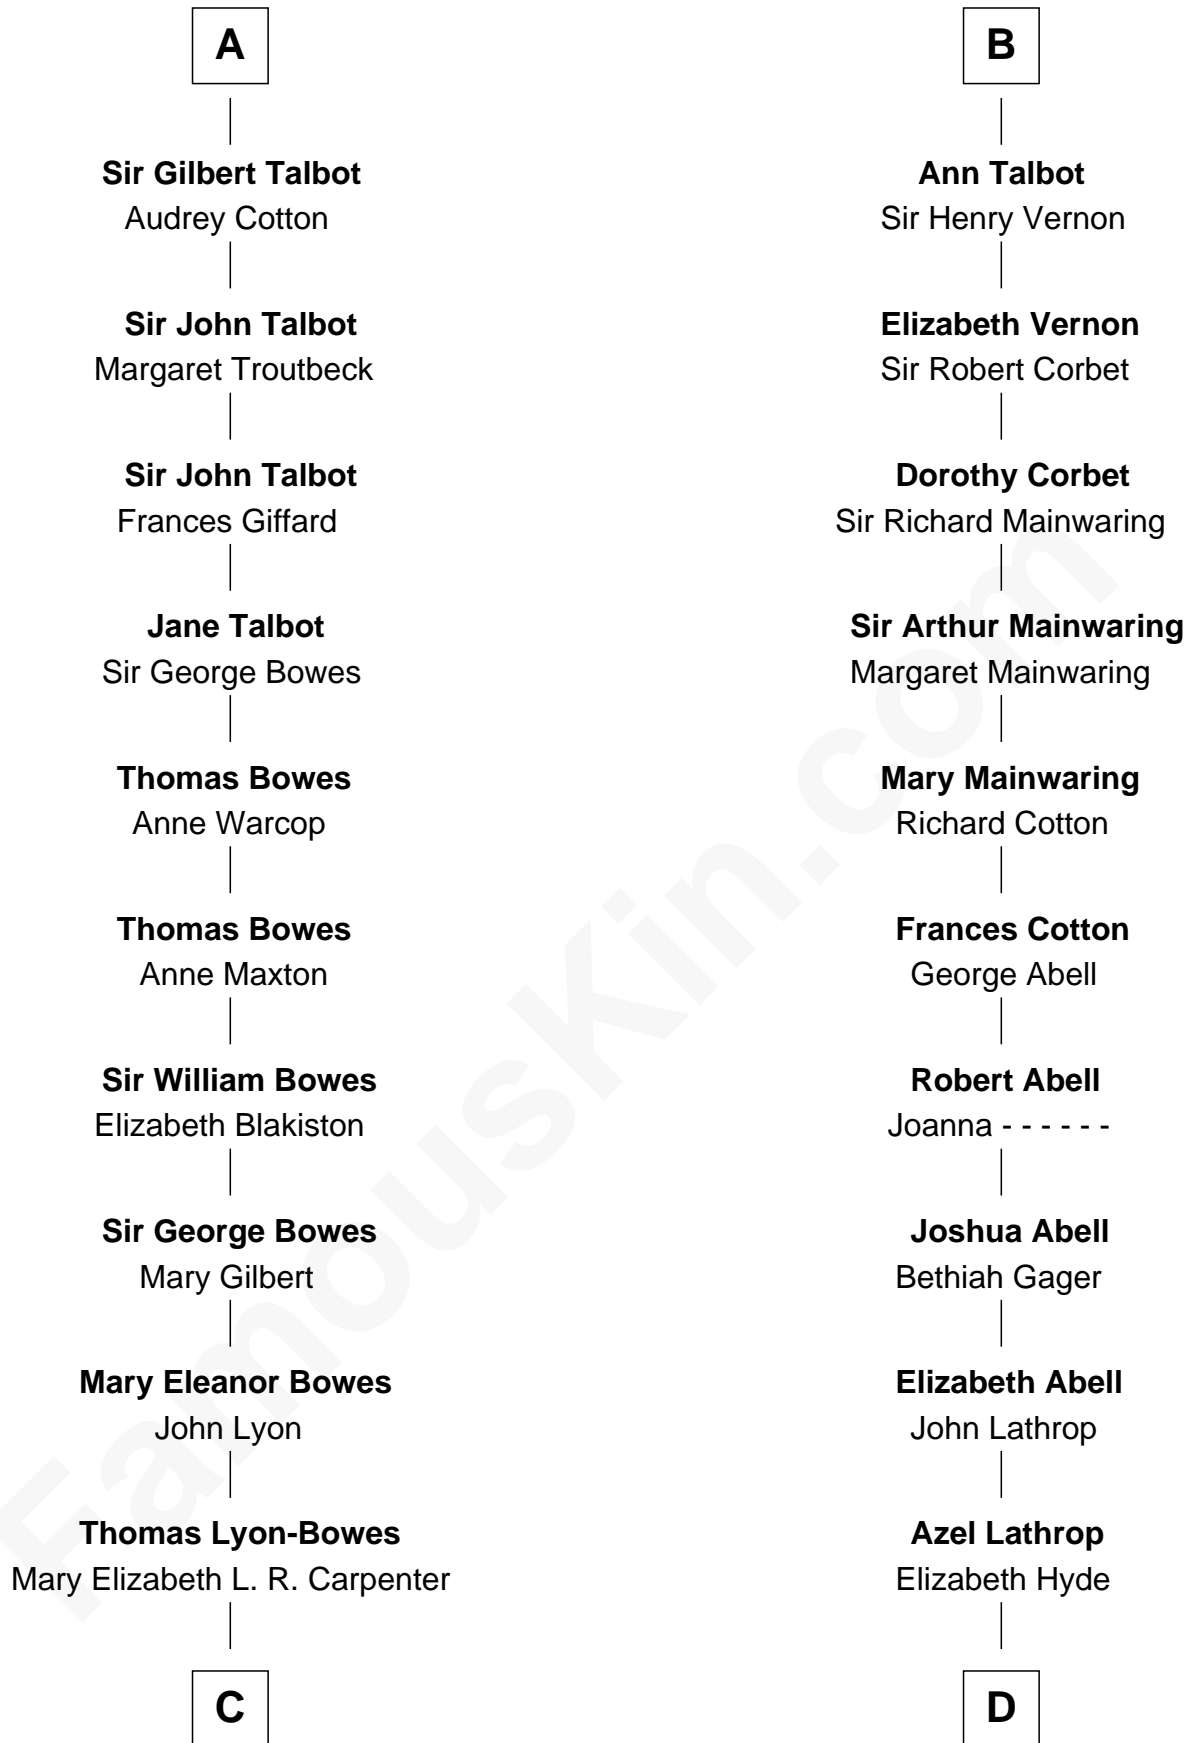

# FamousKin.com Relationship Chart of

**Queen Elizabeth II**

*Queen of the United Kingdom*

19th cousin 2 times removed of

**C. W. Post**

*Founder of Post Cereals*

**Sir Humphrey de Bohun**

*Eleanor de Braiose*

**C**

**Thomas George Lyon-Bowes**

Charlotte Grimstead

**Claude Bowes-Lyon**

Frances Dora Smith

**Claude George Bowes-Lyon**

Cecilia Nina Cavendish-Bentinck

**Elizabeth Bowes-Lyon**

George VI, King of the United Kingdom

**Queen Elizabeth II**

*Queen of the United Kingdom*

**D**

**Erastus Lathrop**

Sarah Bailey

**Caroline Cushman Lathrop**

Charles Rollin Post