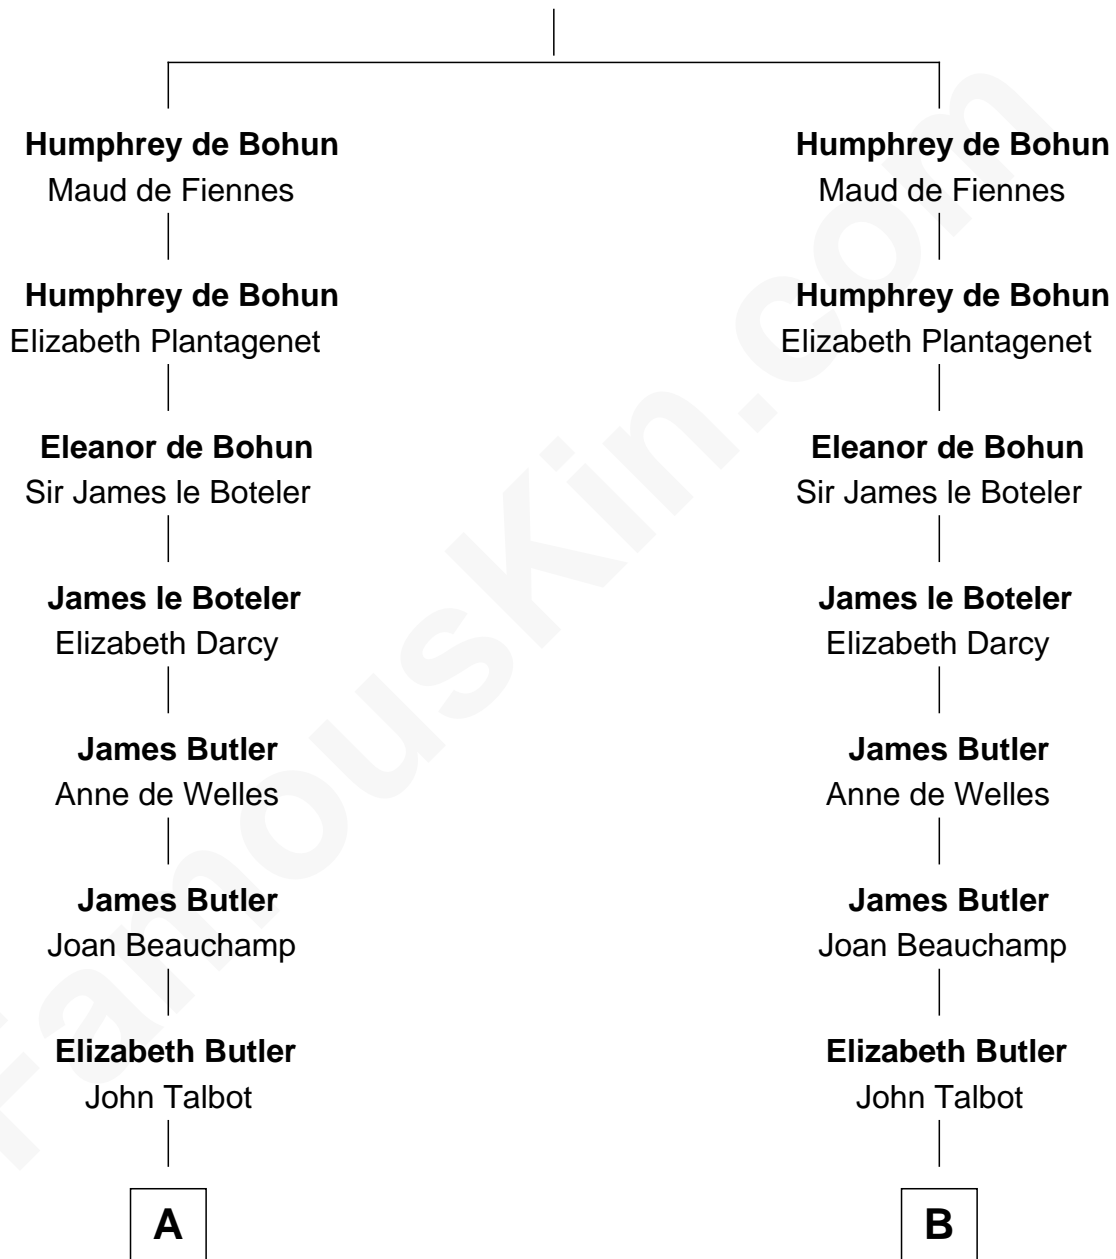

# FamousKin.com Relationship Chart of

**Queen Elizabeth II**

*Queen of the United Kingdom*

19th cousin 2 times removed of

**C. W. Post**

*Founder of Post Cereals*

**Sir Humphrey de Bohun**

*Eleanor de Braiose*

**C**

**Thomas George Lyon-Bowes**

Charlotte Grimstead

**Claude Bowes-Lyon**

Frances Dora Smith

**Claude George Bowes-Lyon**

Cecilia Nina Cavendish-Bentinck

**Elizabeth Bowes-Lyon**

George VI, King of the United Kingdom

**Queen Elizabeth II**

*Queen of the United Kingdom*

**D**

**Erastus Lathrop**

Sarah Bailey

**Caroline Cushman Lathrop**

Charles Rollin Post

**C. W. Post**

*Founder of Post Cereals*