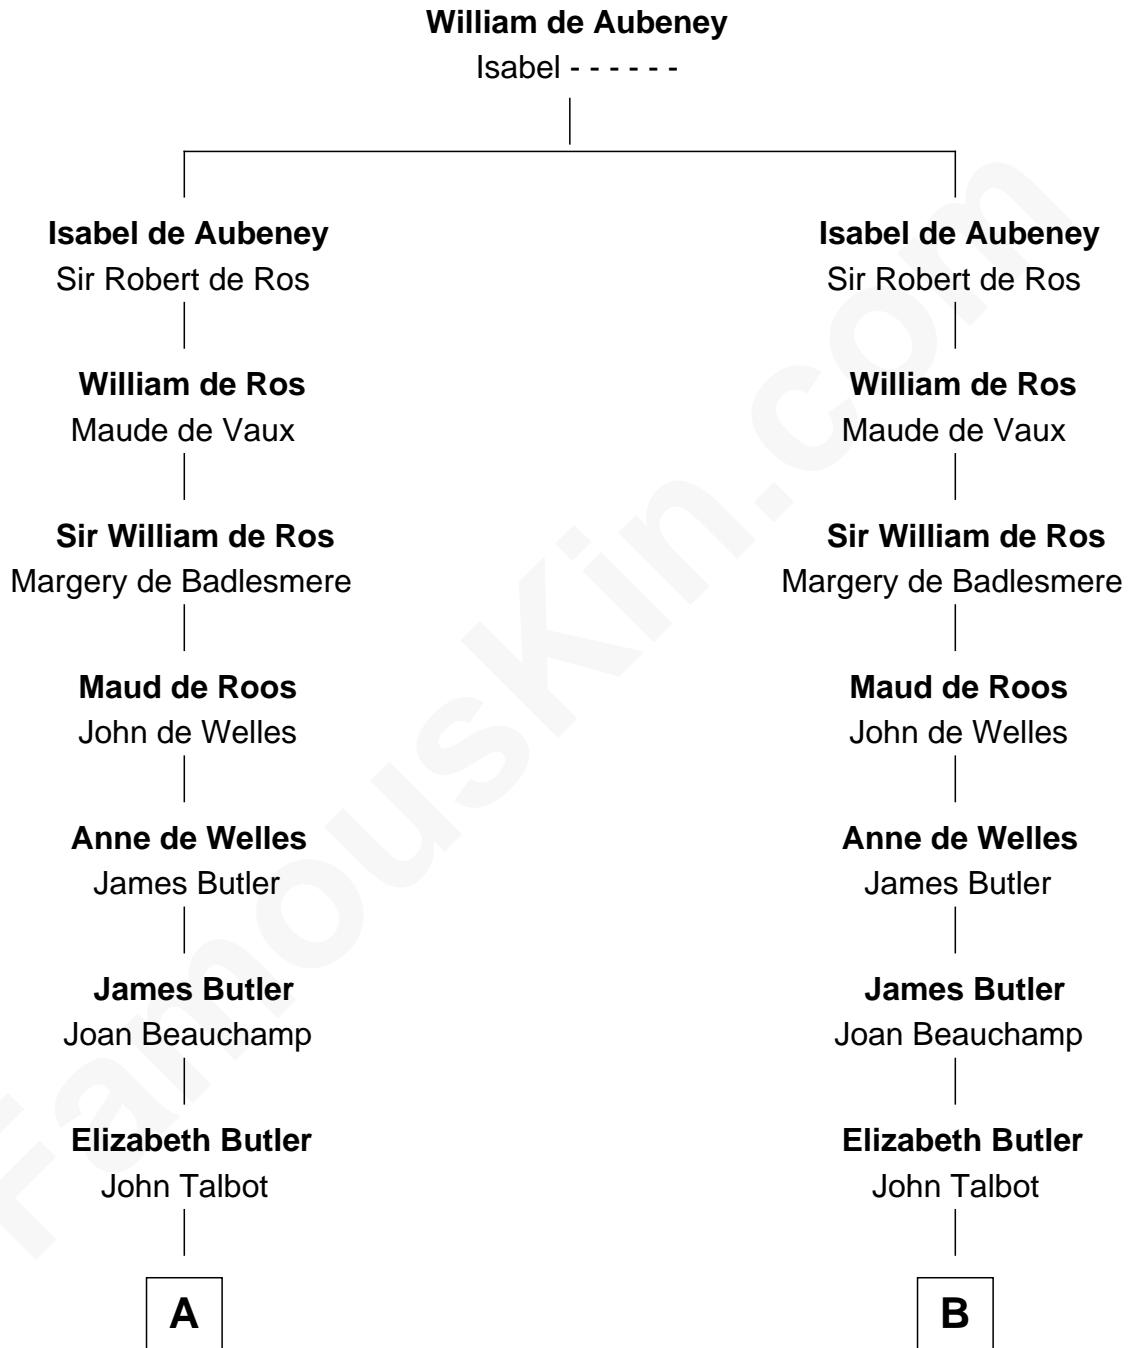

# FamousKin.com Relationship Chart of

**Queen Elizabeth II**

*Queen of the United Kingdom*

19th cousin 2 times removed of

**C. W. Post**

*Founder of Post Cereals*

**C**

**Thomas George Lyon-Bowes**

Charlotte Grimstead

**Claude Bowes-Lyon**

Frances Dora Smith

**Claude George Bowes-Lyon**

Cecilia Nina Cavendish-Bentinck

**Elizabeth Bowes-Lyon**

George VI, King of the United Kingdom

**Queen Elizabeth II**

*Queen of the United Kingdom*

**D**

**Erastus Lathrop**

Sarah Bailey

**Caroline Cushman Lathrop**

Charles Rollin Post

**C. W. Post**

*Founder of Post Cereals*