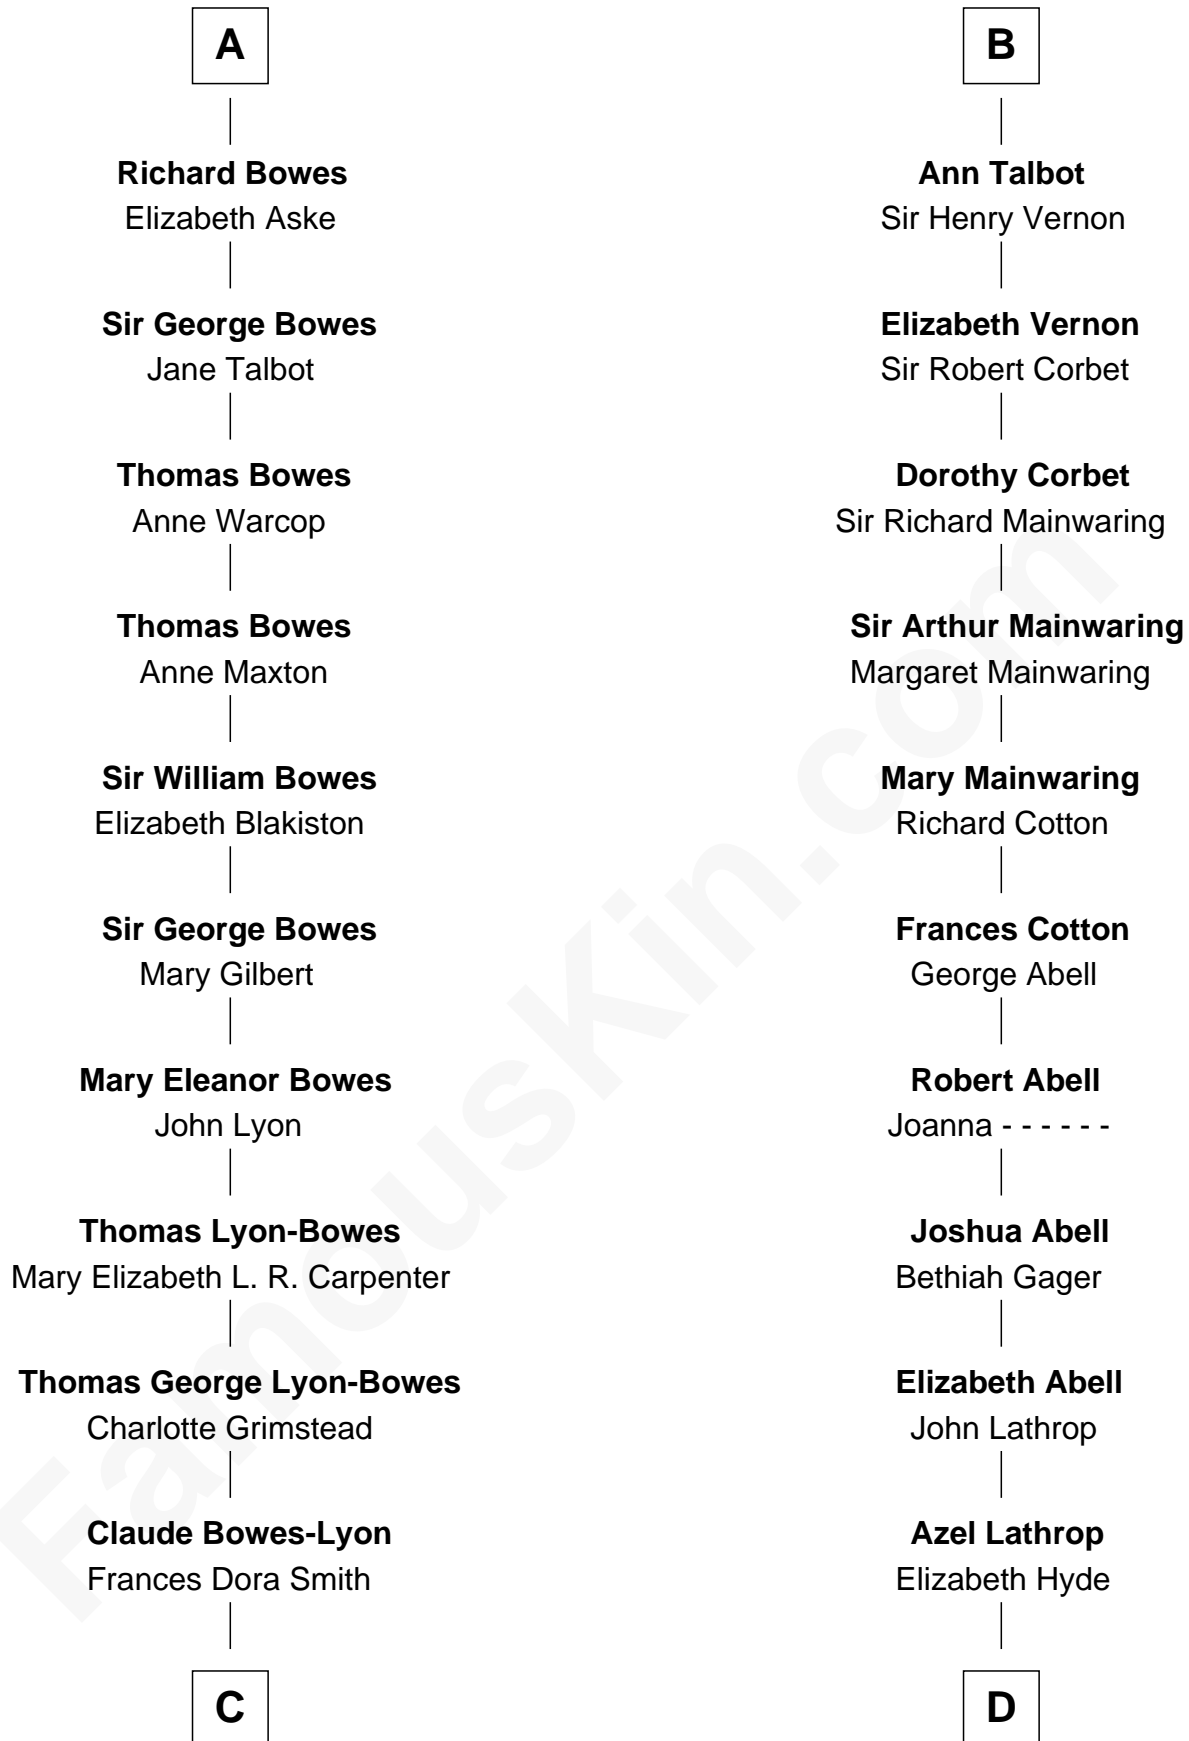

FamousKin.com Relationship Chart of

Queen Elizabeth II

Queen of the United Kingdom

19th cousin of

C. W. Post

Founder of Post Cereals

C

Claude George Bowes-Lyon
Cecilia Nina Cavendish-Bentinck

Elizabeth Bowes-Lyon
George VI, King of the United Kingdom

Queen Elizabeth II
Queen of the United Kingdom

D

Erastus Lathrop
Sarah Bailey

Caroline Cushman Lathrop
Charles Rollin Post

C. W. Post
Founder of Post Cereals