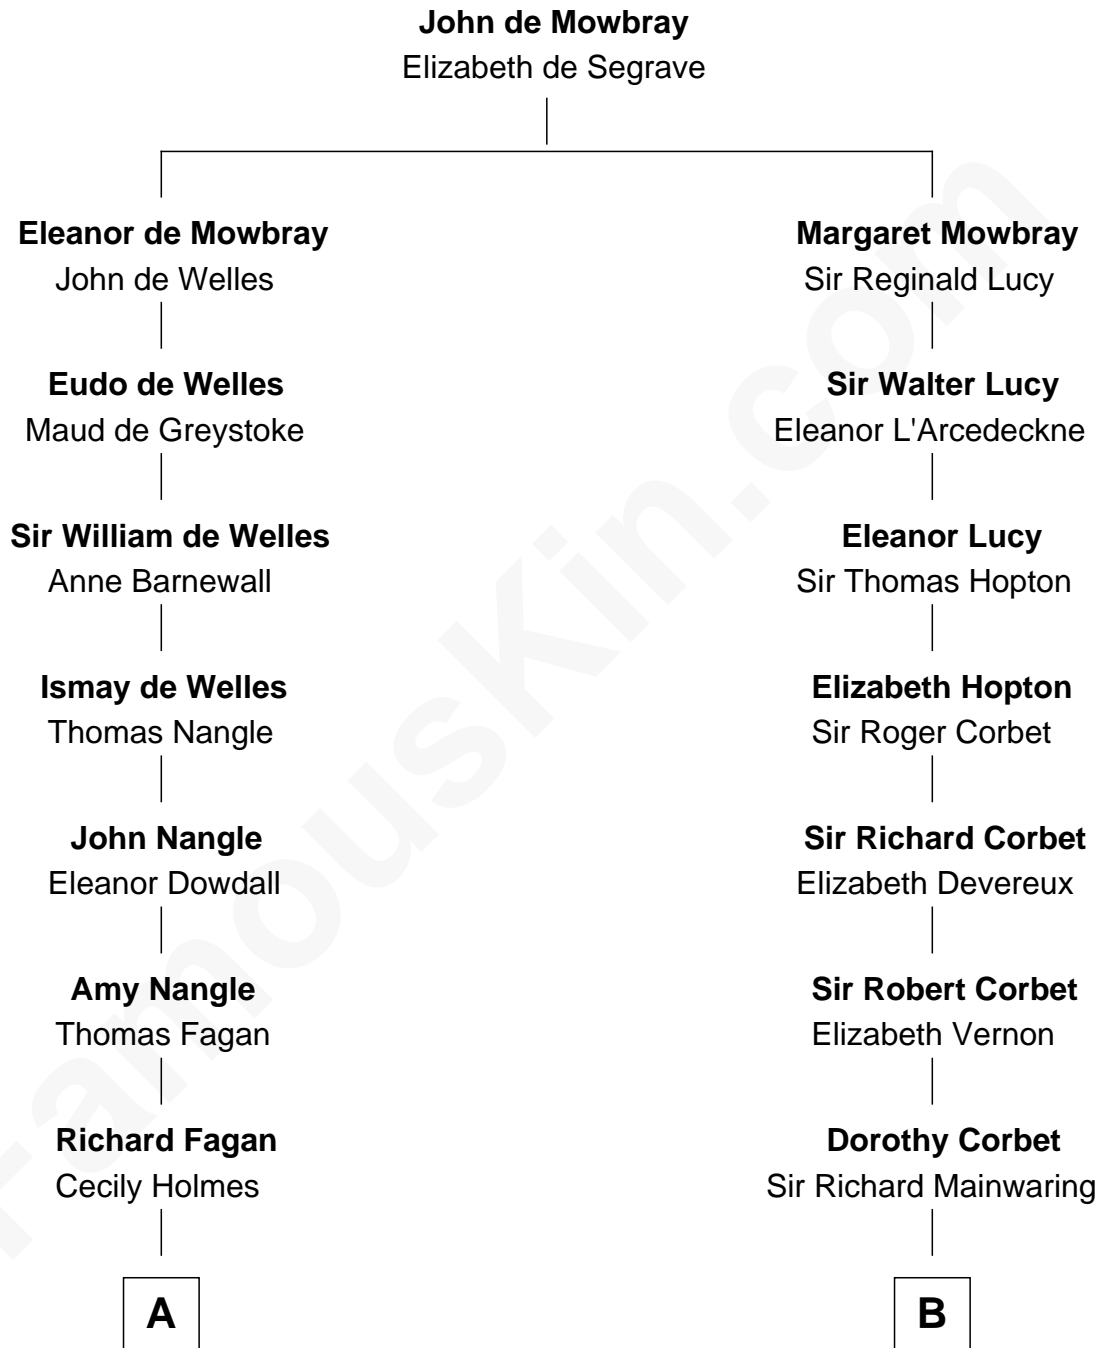

FamousKin.com Relationship Chart of

Queen Elizabeth II

Queen of the United Kingdom

16th cousin 1 time removed of

C. W. Post

Founder of Post Cereals

Elizabeth II photo by [Eric Draper](#)