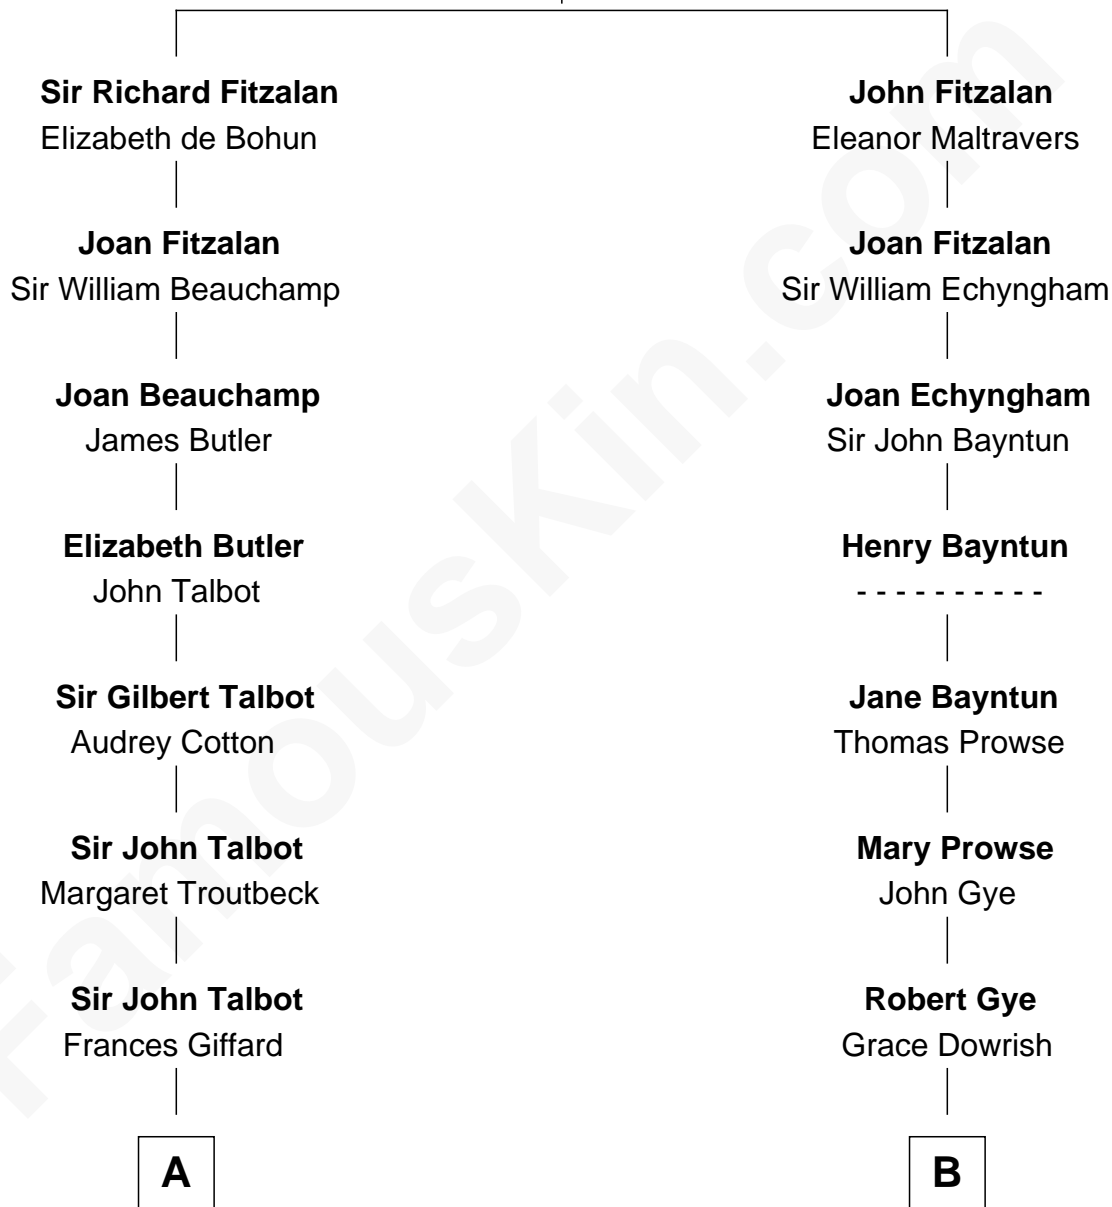

FamousKin.com Relationship Chart of

Queen Elizabeth II

Queen of the United Kingdom

18th cousin of

Pete Seeger

American Folk Singer

Richard Fitzalan
Eleanor Plantagenet

C

Elizabeth Bowes-Lyon

George VI, King of the United Kingdom

Queen Elizabeth II

Queen of the United Kingdom

D

Charles Louis Seeger

Constance de Clyver Edson

Pete Seeger

American Folk Singer

FamousKin.com