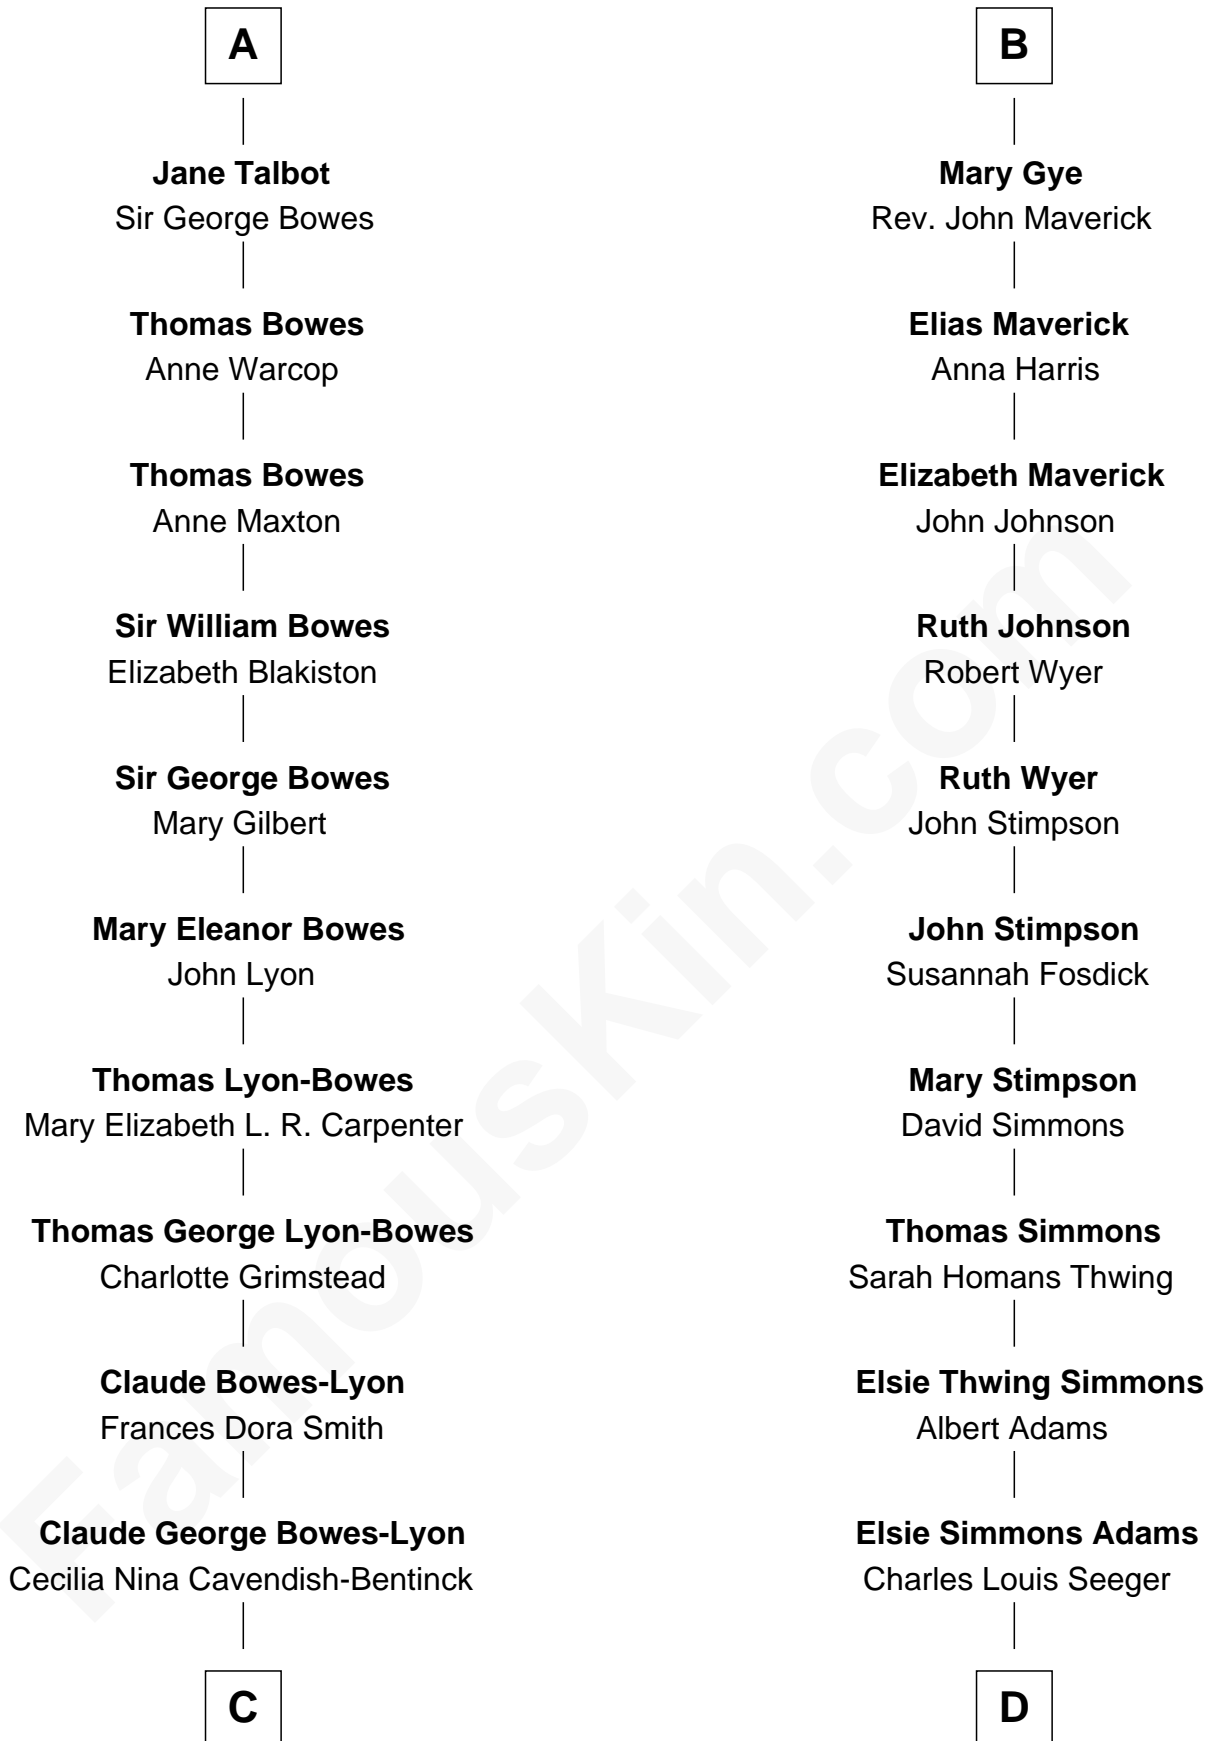

FamousKin.com Relationship Chart of

Queen Elizabeth II

Queen of the United Kingdom

18th cousin of

Pete Seeger

American Folk Singer

Richard Fitzalan
Eleanor Plantagenet

C

Elizabeth Bowes-Lyon

George VI, King of the United Kingdom

Queen Elizabeth II

Queen of the United Kingdom

D

Charles Louis Seeger

Constance de Clyver Edson

Pete Seeger