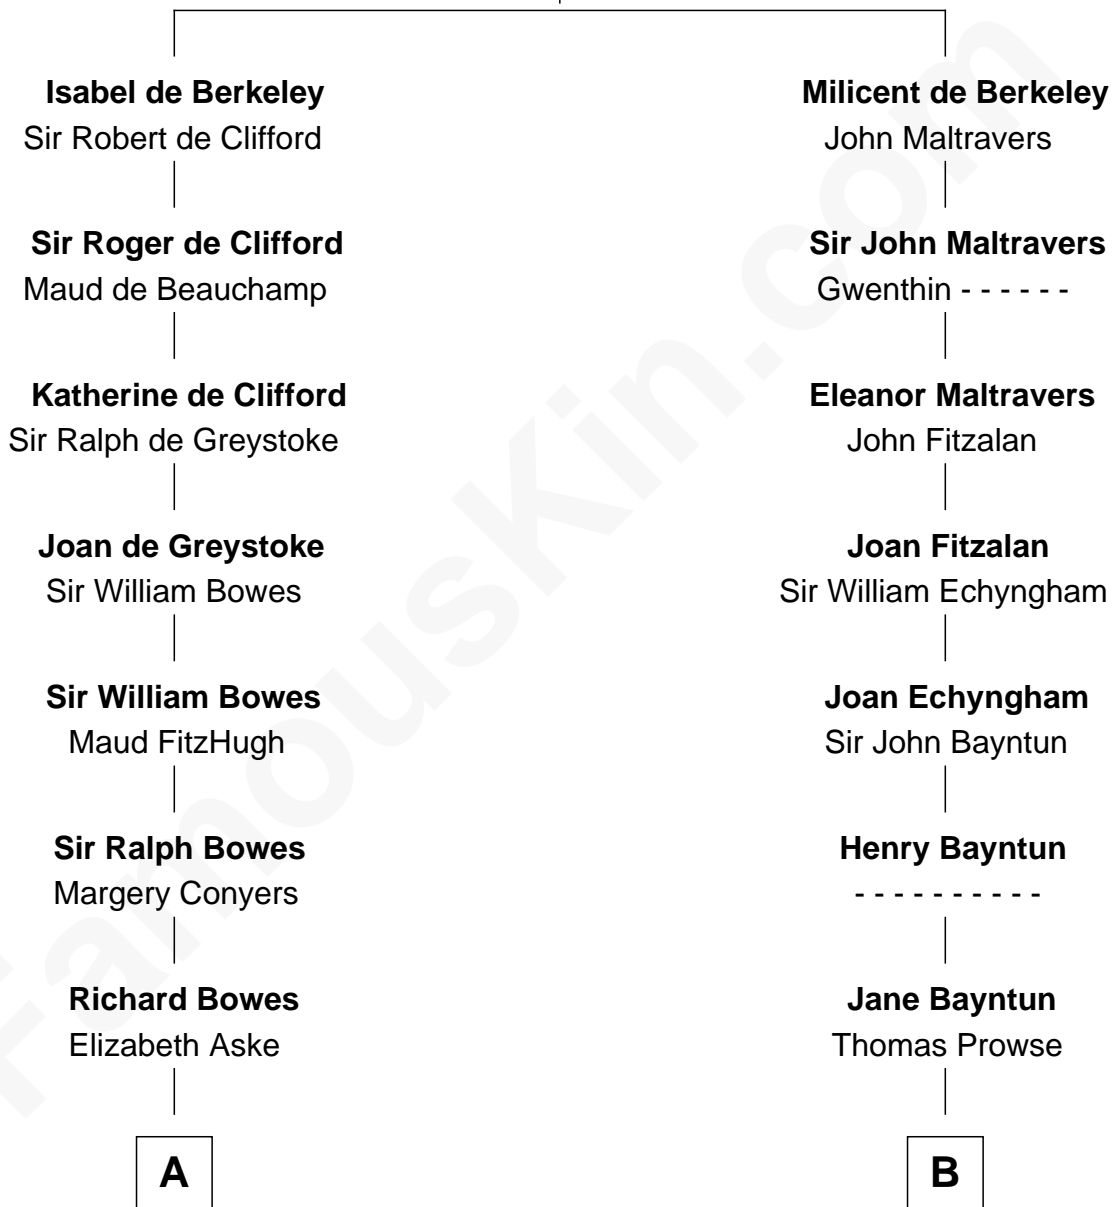

FamousKin.com Relationship Chart of

Queen Elizabeth II

Queen of the United Kingdom

18th cousin 2 times removed of

Pete Seeger

American Folk Singer

Sir Maurice de Berkeley

Eve la Zouche

C

Elizabeth Bowes-Lyon

George VI, King of the United Kingdom

Queen Elizabeth II

Queen of the United Kingdom

D

Elsie Thwing Simmons

Albert Adams

Elsie Simmons Adams

Charles Louis Seeger

Charles Louis Seeger

Constance de Clyver Edson

Pete Seeger

American Folk Singer

FamousKin.com