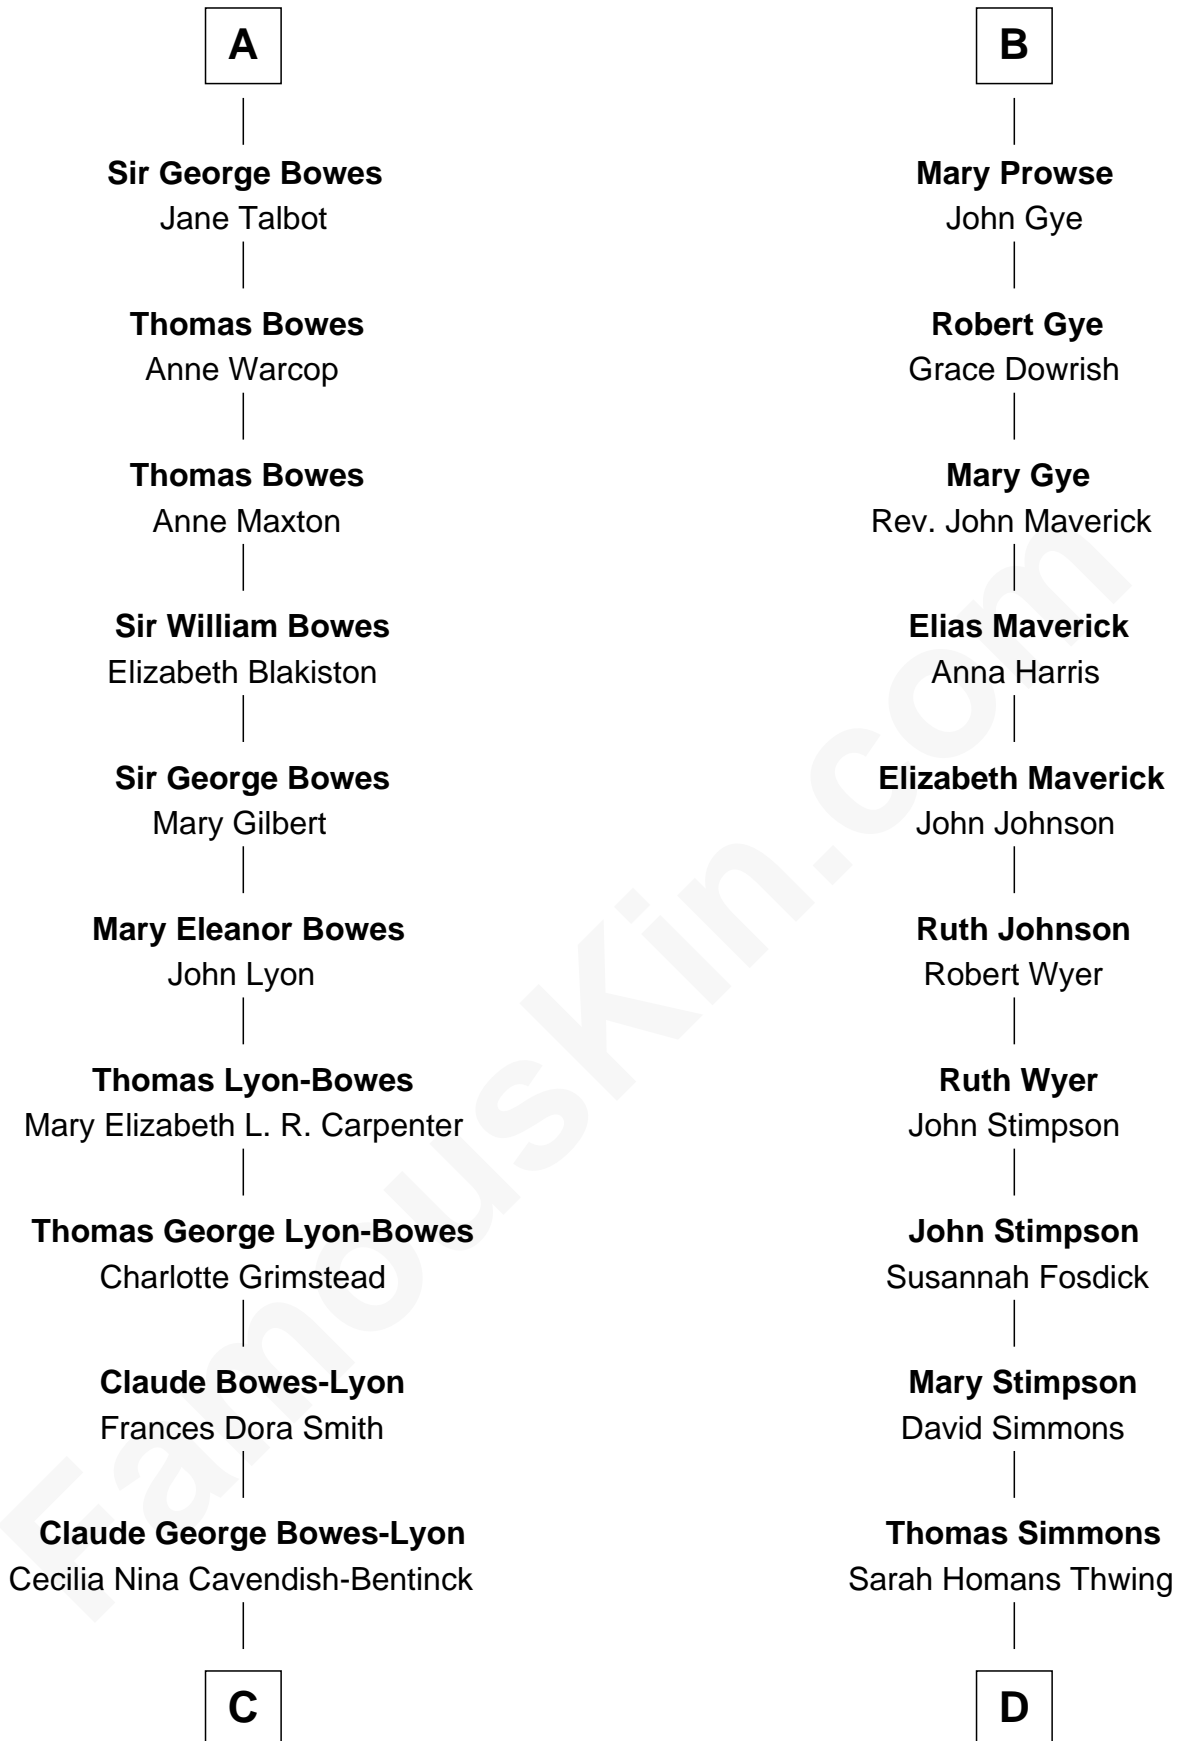

FamousKin.com Relationship Chart of

Queen Elizabeth II

Queen of the United Kingdom

18th cousin 2 times removed of

Pete Seeger

American Folk Singer

Sir Maurice de Berkeley

Eve la Zouche

C

Elizabeth Bowes-Lyon

George VI, King of the United Kingdom

Queen Elizabeth II

Queen of the United Kingdom

D

Elsie Thwing Simmons

Albert Adams