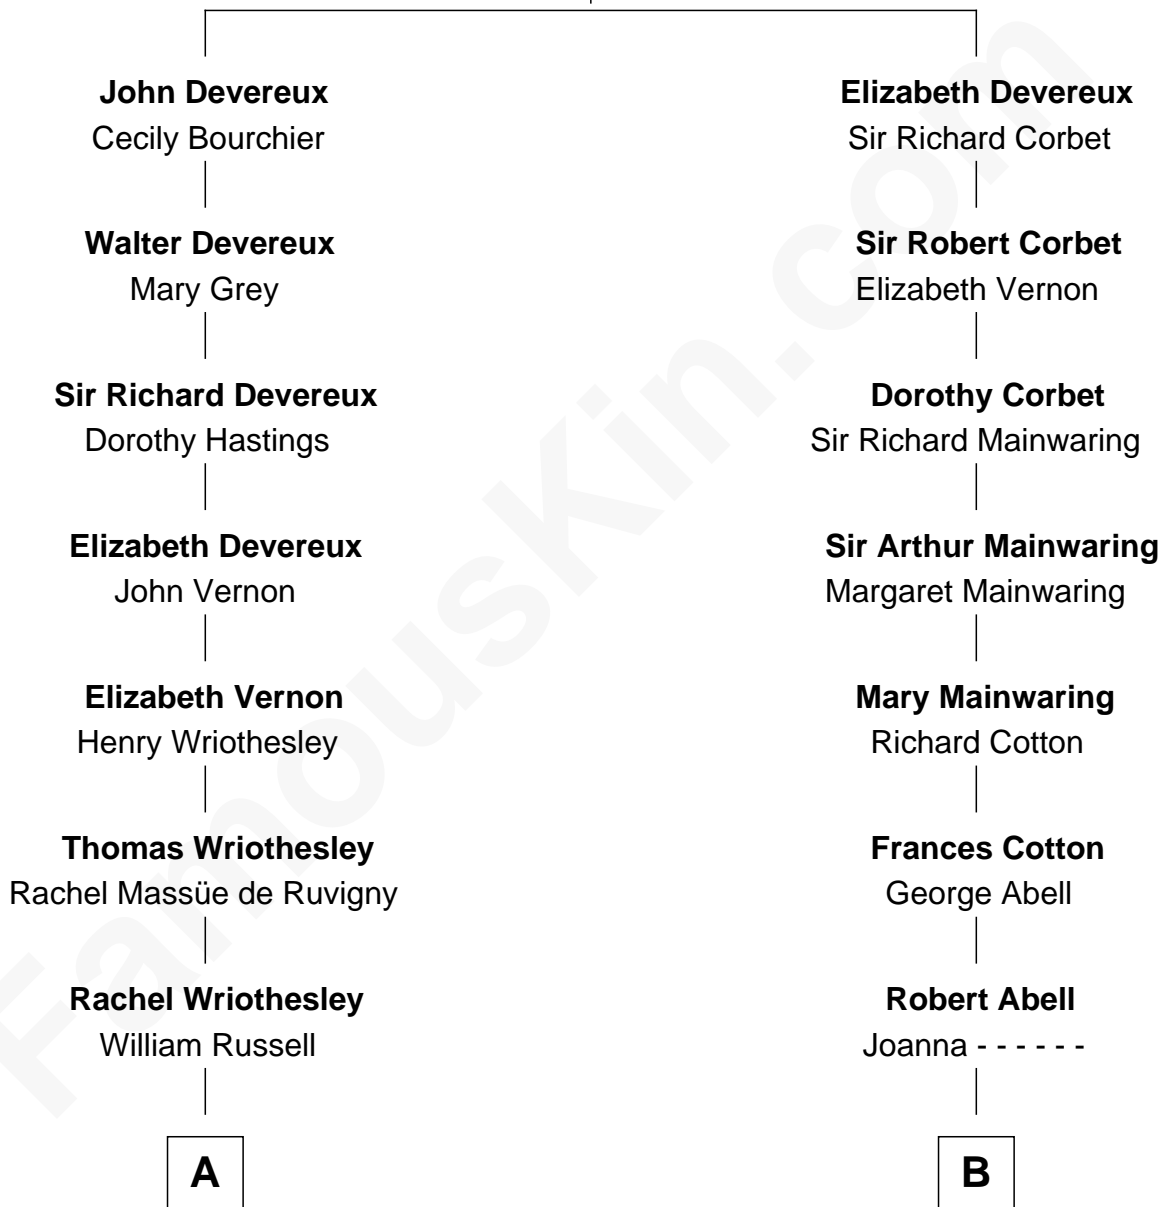

FamousKin.com Relationship Chart of

Queen Elizabeth II

Queen of the United Kingdom

15th cousin 2 times removed of

Adlai Stevenson III

U.S. Senator from Illinois

Sir Walter Devereux

Anne Ferrers

A

Rachel Russell
Sir William Cavendish

Sir William Cavendish
Catherine Hoskins

Sir William Cavendish
Charlotte Elizabeth Boyle

Dorothy Cavendish
William Henry Bentinck

Charles Augustus Cavendish-Bentinck
Anne Wellesley