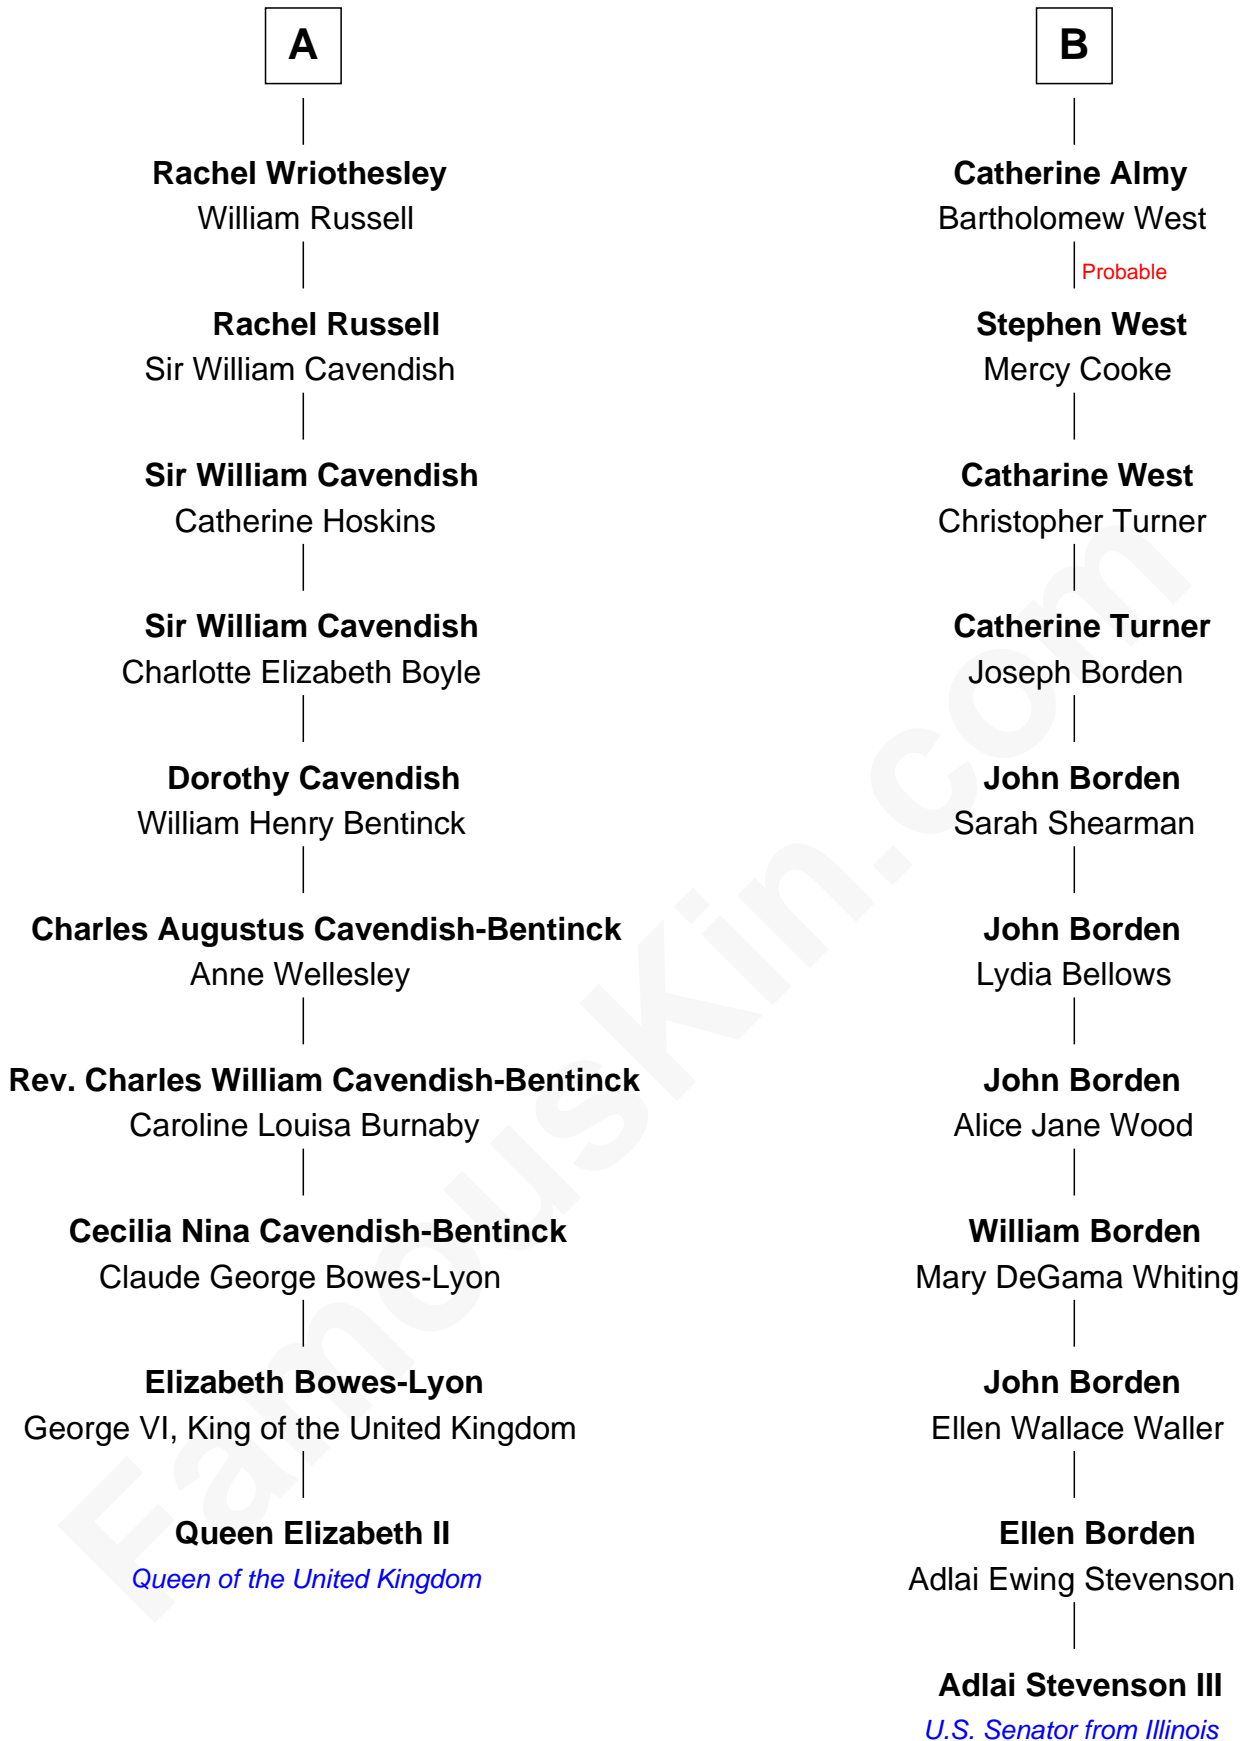

FamousKin.com Relationship Chart of

Queen Elizabeth II

Queen of the United Kingdom

16th cousin 1 time removed of

Adlai Stevenson III

U.S. Senator from Illinois

Elizabeth II photo by [Eric Draper](#)