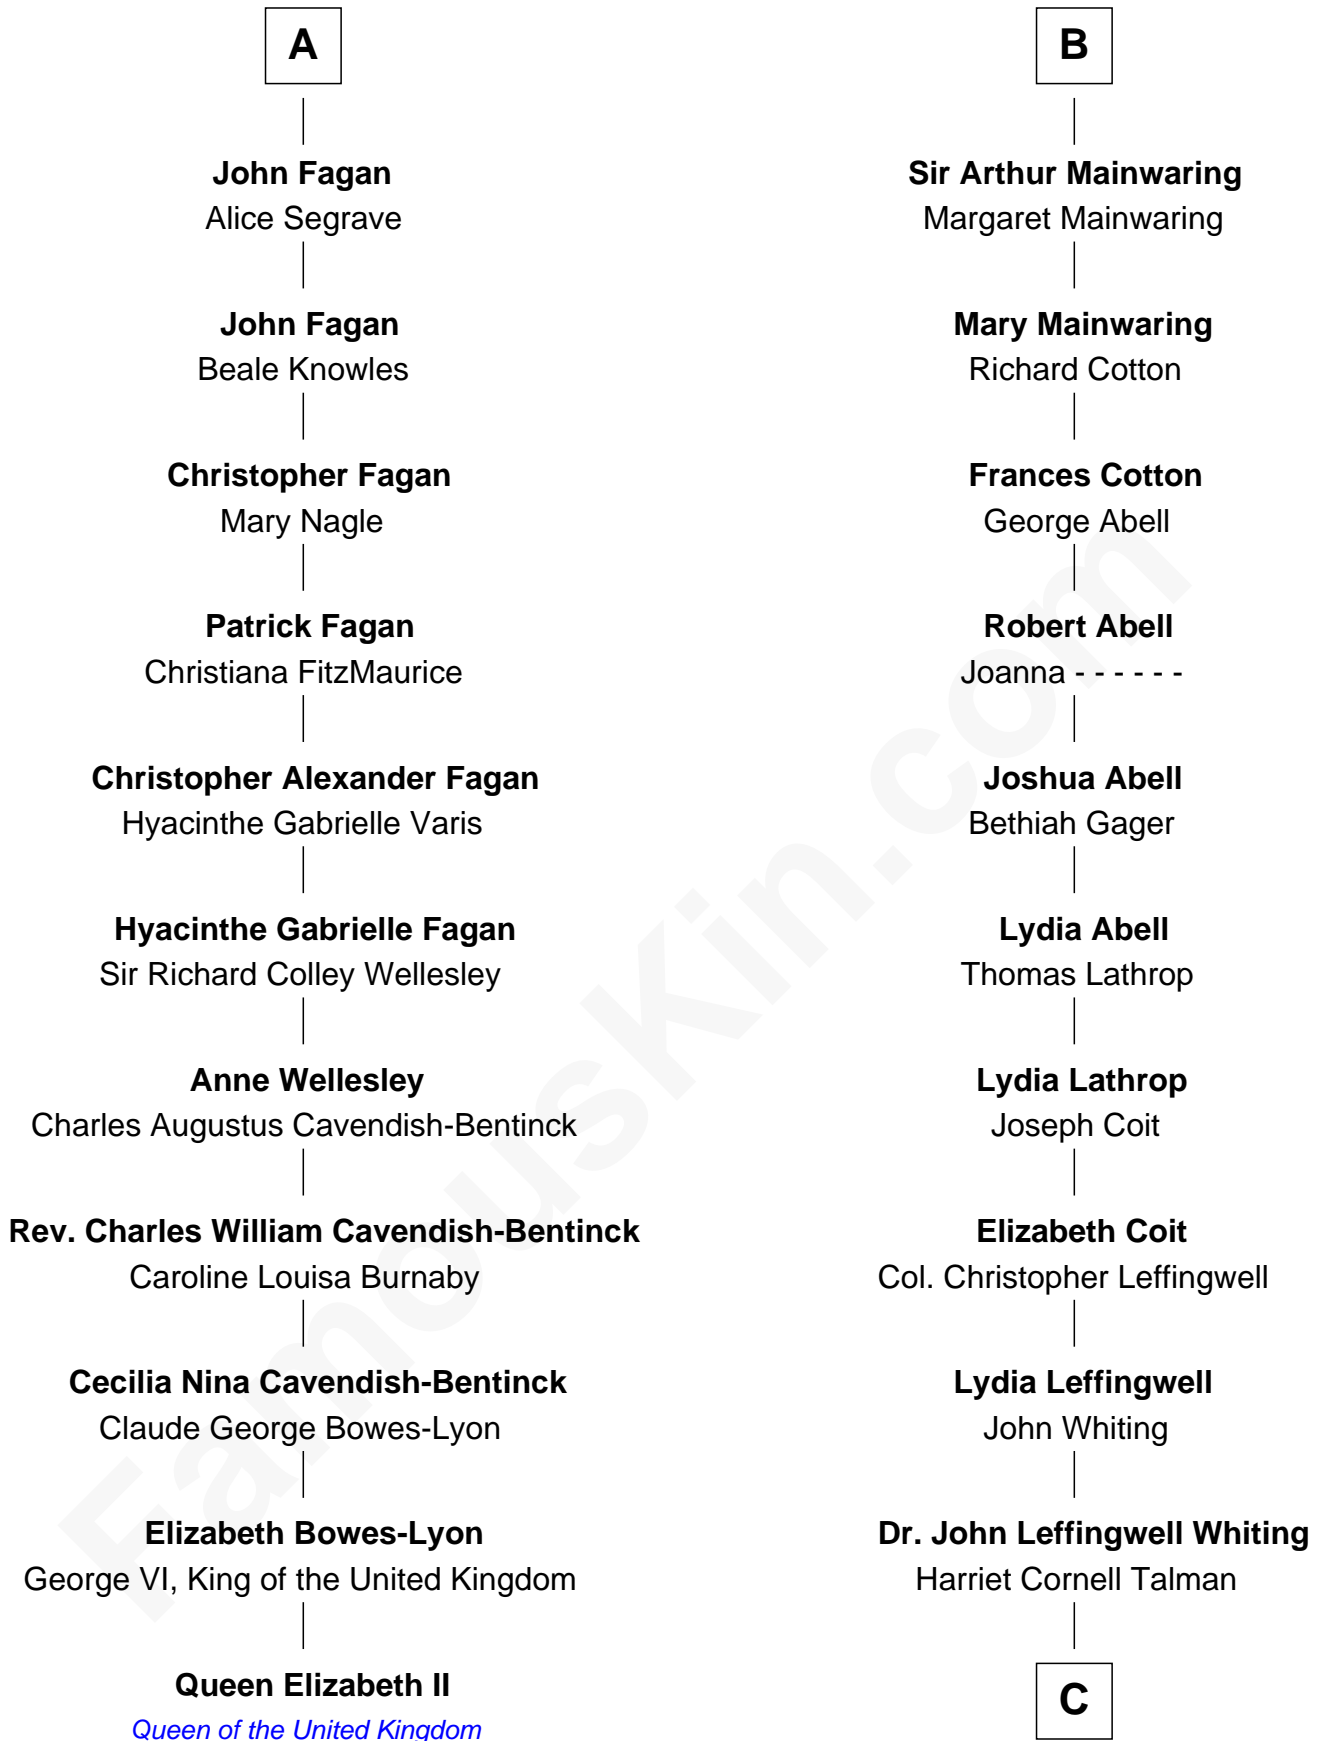

FamousKin.com Relationship Chart of

Queen Elizabeth II

Queen of the United Kingdom

17th cousin 4 times removed of

Adlai Stevenson III

U.S. Senator from Illinois

C

|
John Talman Whiting

Mary Sophia Hill

|
Mary DeGama Whiting

William Borden

|
John Borden

Ellen Wallace Waller

|
Ellen Borden

Adlai Ewing Stevenson

|
Adlai Stevenson III