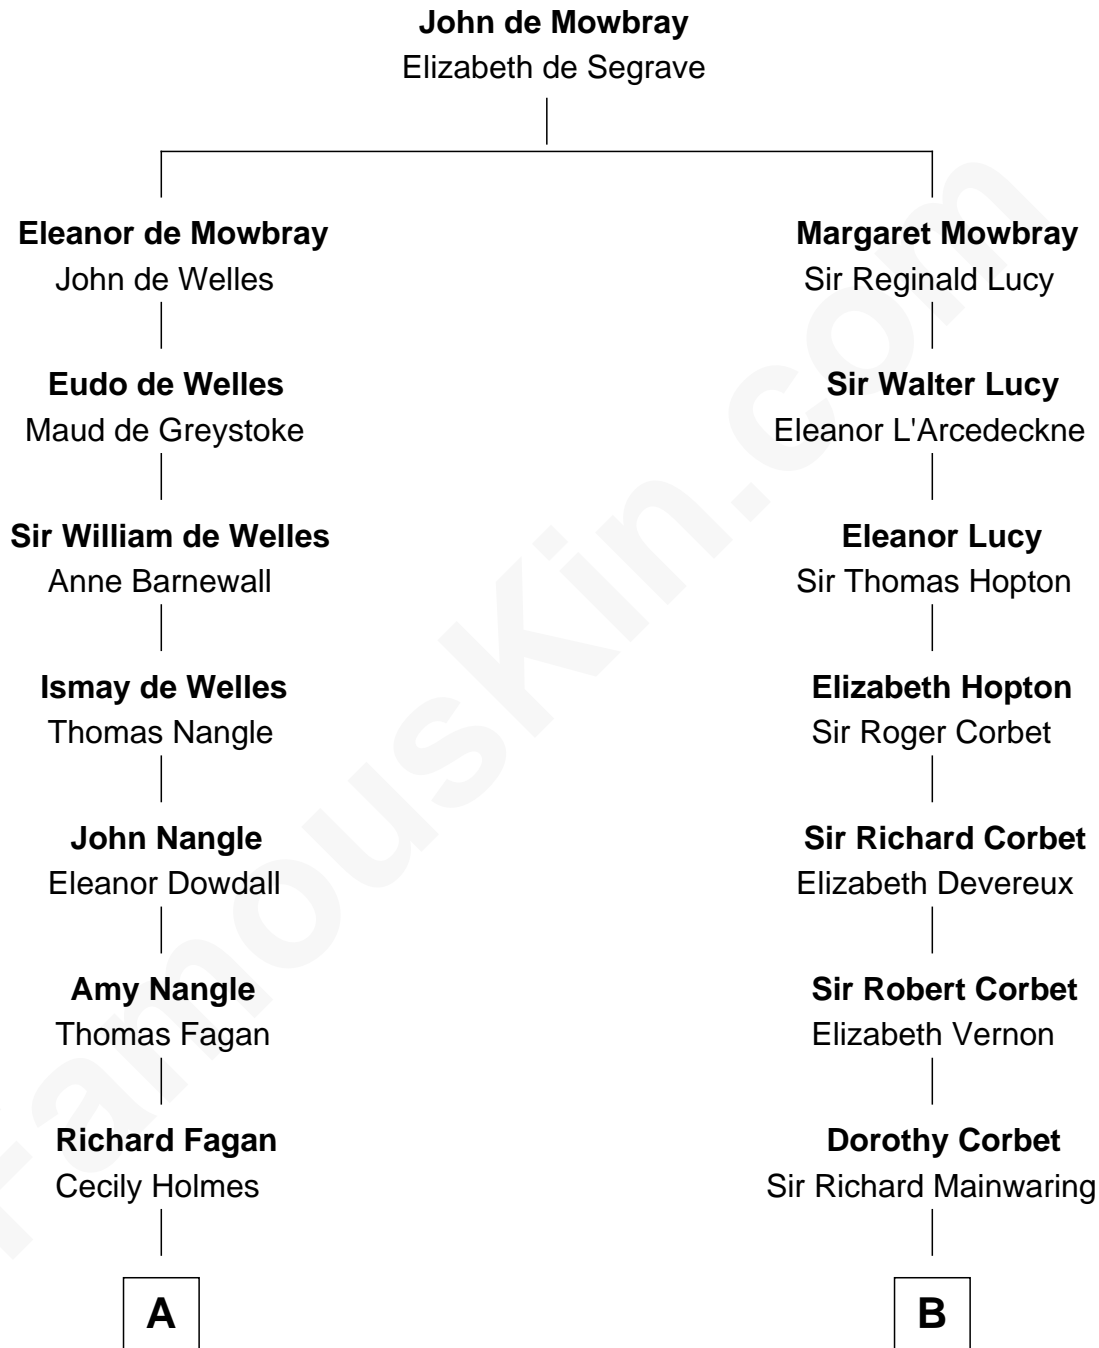

FamousKin.com Relationship Chart of

Queen Elizabeth II

Queen of the United Kingdom

17th cousin 4 times removed of

Adlai Stevenson III

U.S. Senator from Illinois

C

|
John Talman Whiting

Mary Sophia Hill

|
Mary DeGama Whiting

William Borden

|
John Borden

Ellen Wallace Waller

|
Ellen Borden

Adlai Ewing Stevenson

|
Adlai Stevenson III

U.S. Senator from Illinois