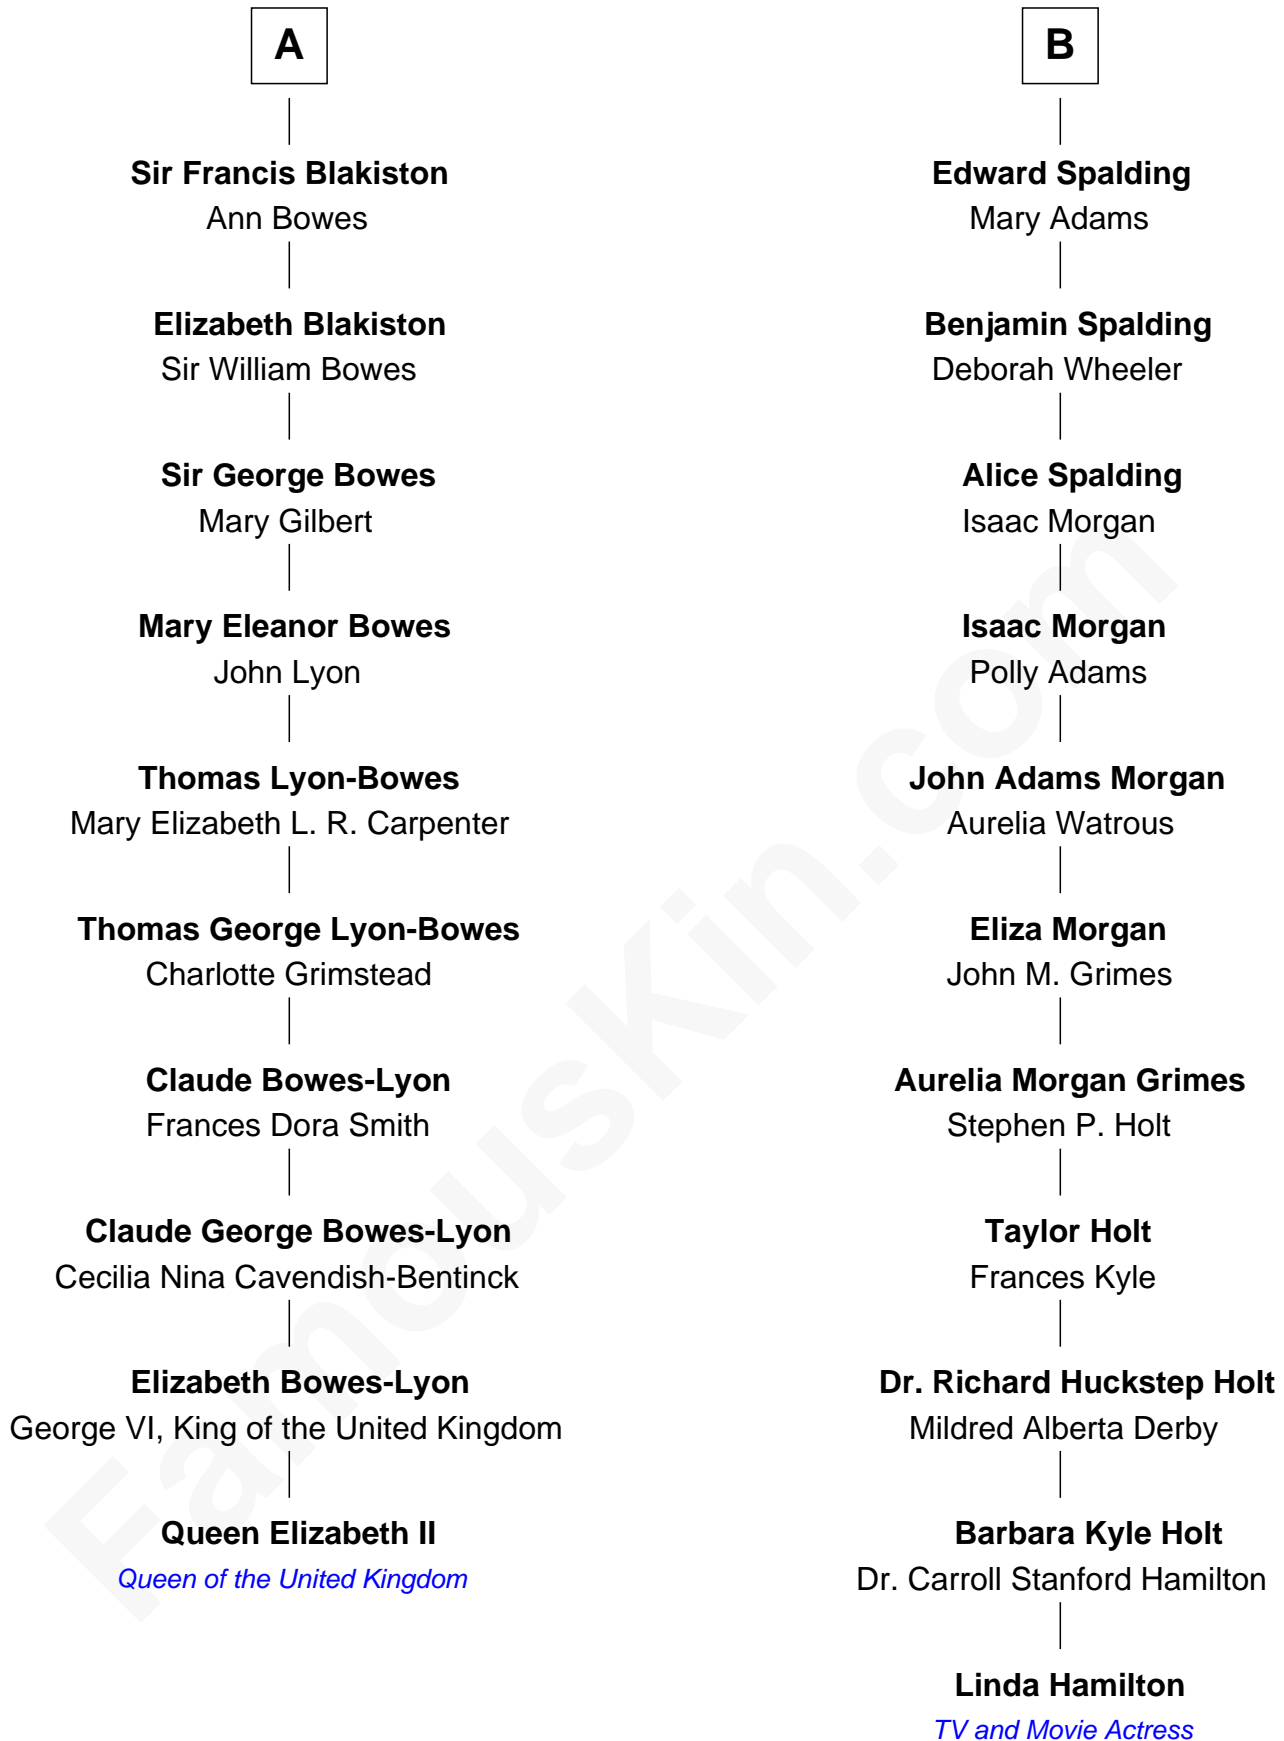

# FamousKin.com Relationship Chart of

**Queen Elizabeth II**

*Queen of the United Kingdom*

16th cousin 1 time removed of

**Linda Hamilton**

*TV and Movie Actress*

**Sir Robert Constable**

Agnes Wentworth

William Tyrwhit

**Sir Robert Tyrwhit**

Maud Talboys

**Katharine Tyrwhit**

Sir Richard Thimbleby

**Elizabeth Thimbleby**

Thomas Welby

**Richard Welby**

Frances Bulkeley

**Olive Welby**

Henry Farwell

**Olive Farwell**

Benjamin Spalding

**B**

Elizabeth II photo by [Eric Draper](#)

Linda Hamilton photo by [Matthew Simoneau](#) ([CC BY 2.0](#))