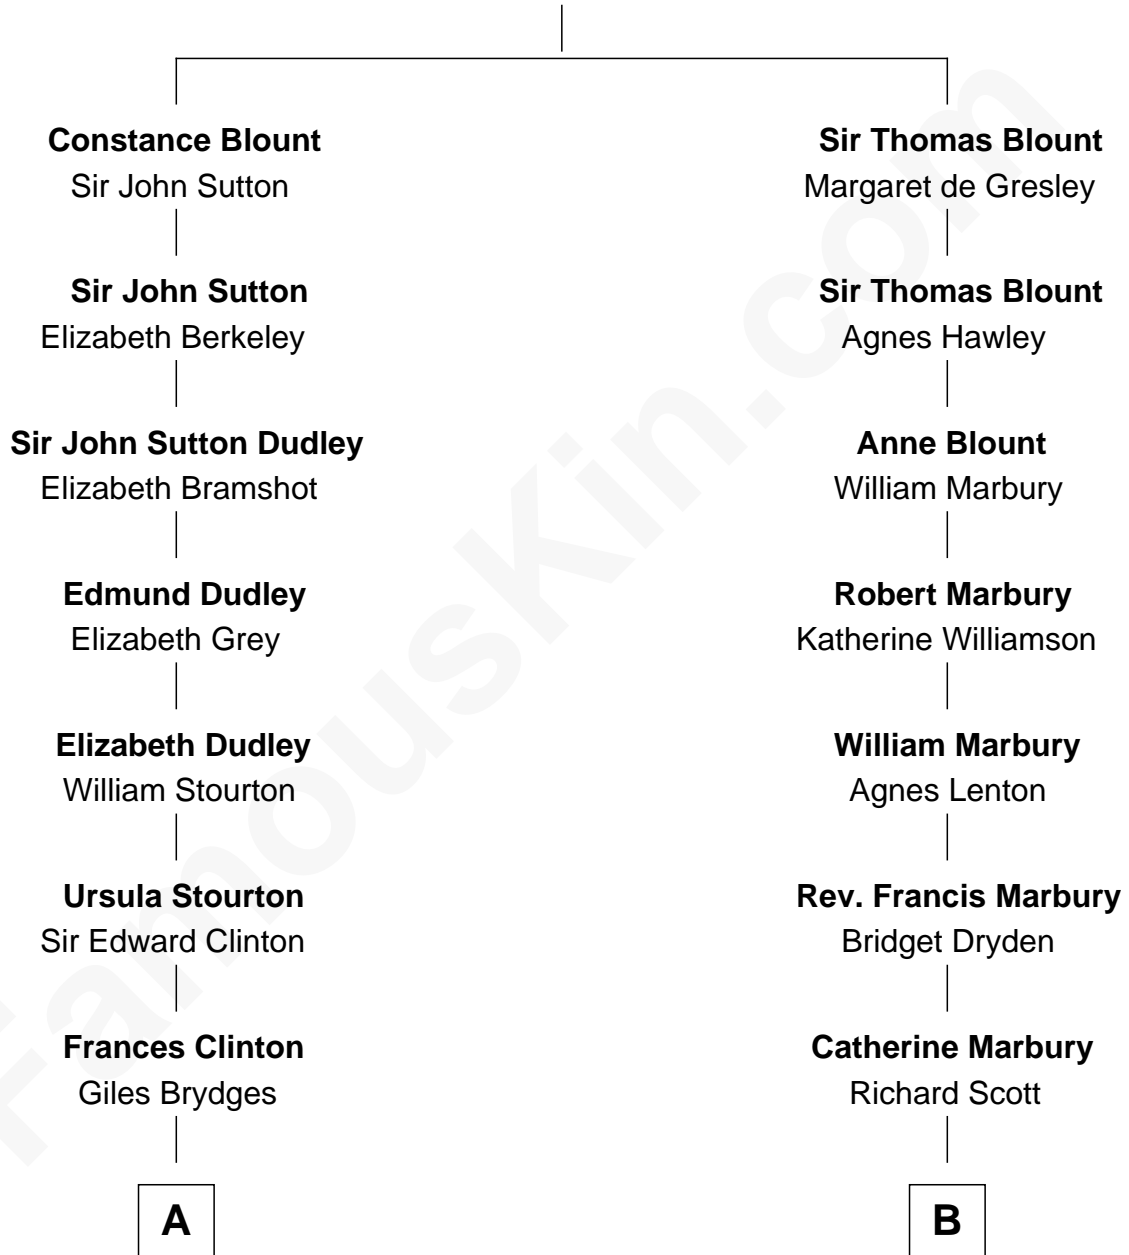

FamousKin.com

Relationship Chart of

Queen Elizabeth II

Queen of the United Kingdom

16th cousin 2 times removed of

Amelia Earhart

Aviation Pioneer

Sir Walter Blount

Sancha de Ayala

A

Catherine Brydges

Francis Russell

Sir William Russell

Anne Carr

William Russell

Rachel Wriothesley