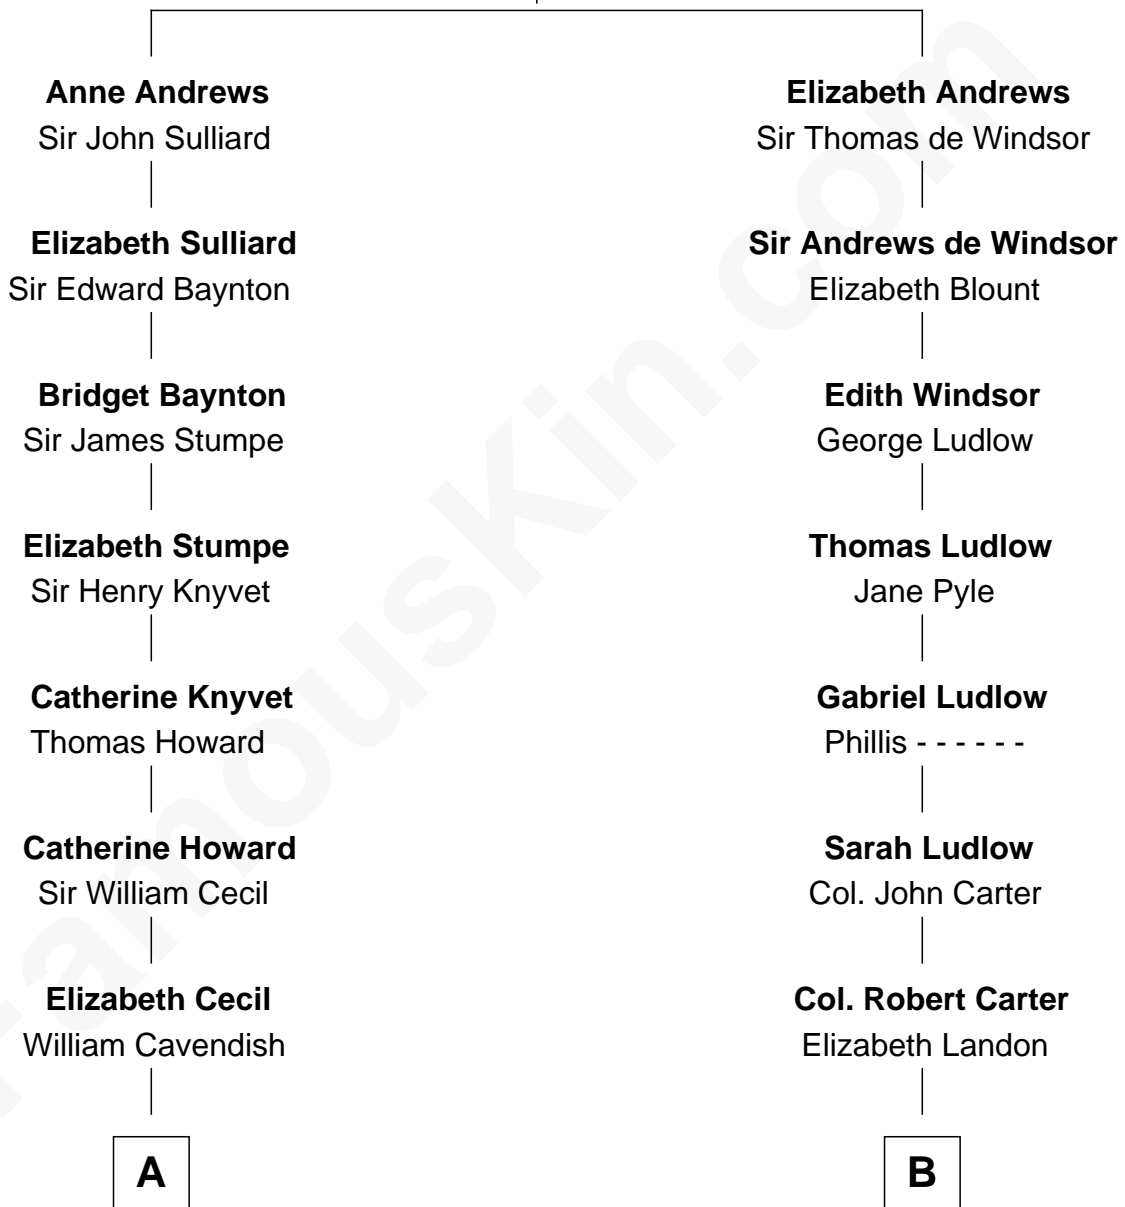

FamousKin.com Relationship Chart of

Queen Elizabeth II

Queen of the United Kingdom

9th cousin 7 times removed of

William Henry Harrison

9th U.S. President

John Andrews
Elizabeth Stratton

A

Sir William Cavendish

Mary Butler

Sir William Cavendish

Rachel Russell

Sir William Cavendish

Catherine Hoskins

Sir William Cavendish

Charlotte Elizabeth Boyle