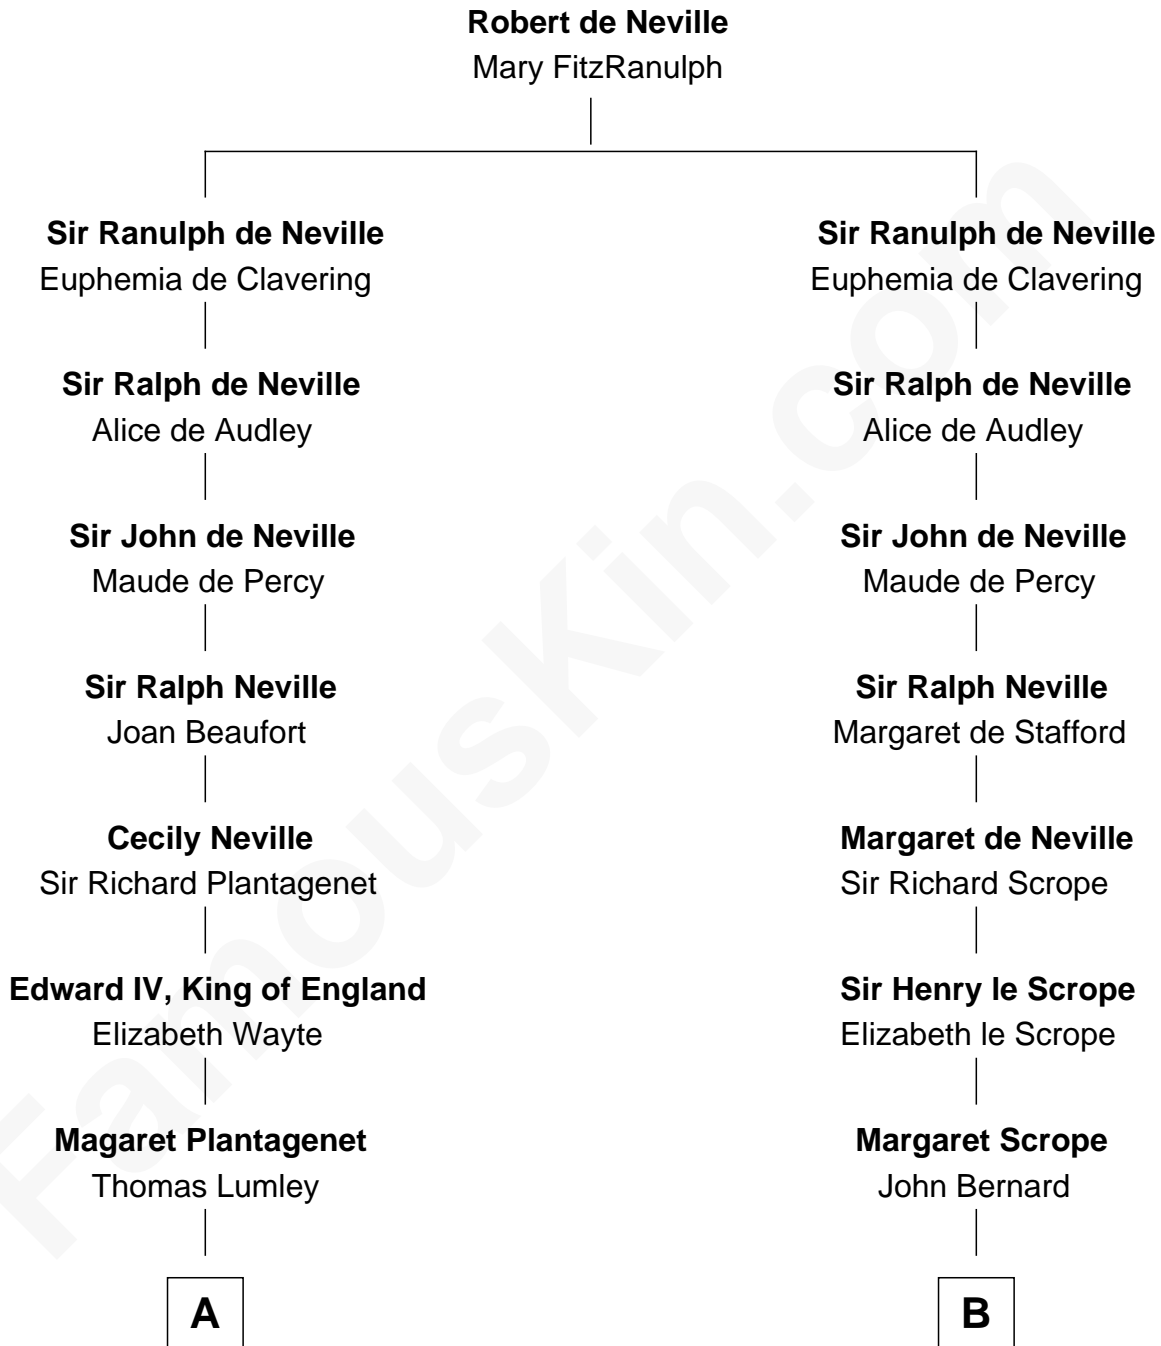

# FamousKin.com Relationship Chart of

**Queen Elizabeth II**

*Queen of the United Kingdom*

16th cousin 5 times removed of

**William Henry Harrison**

*9th U.S. President*

**C**

**Thomas George Lyon-Bowes**

Charlotte Grimstead

**Claude Bowes-Lyon**

Frances Dora Smith

**Claude George Bowes-Lyon**

Cecilia Nina Cavendish-Bentinck

**Elizabeth Bowes-Lyon**

George VI, King of the United Kingdom

**Queen Elizabeth II**

*Queen of the United Kingdom*

FamousKin.com