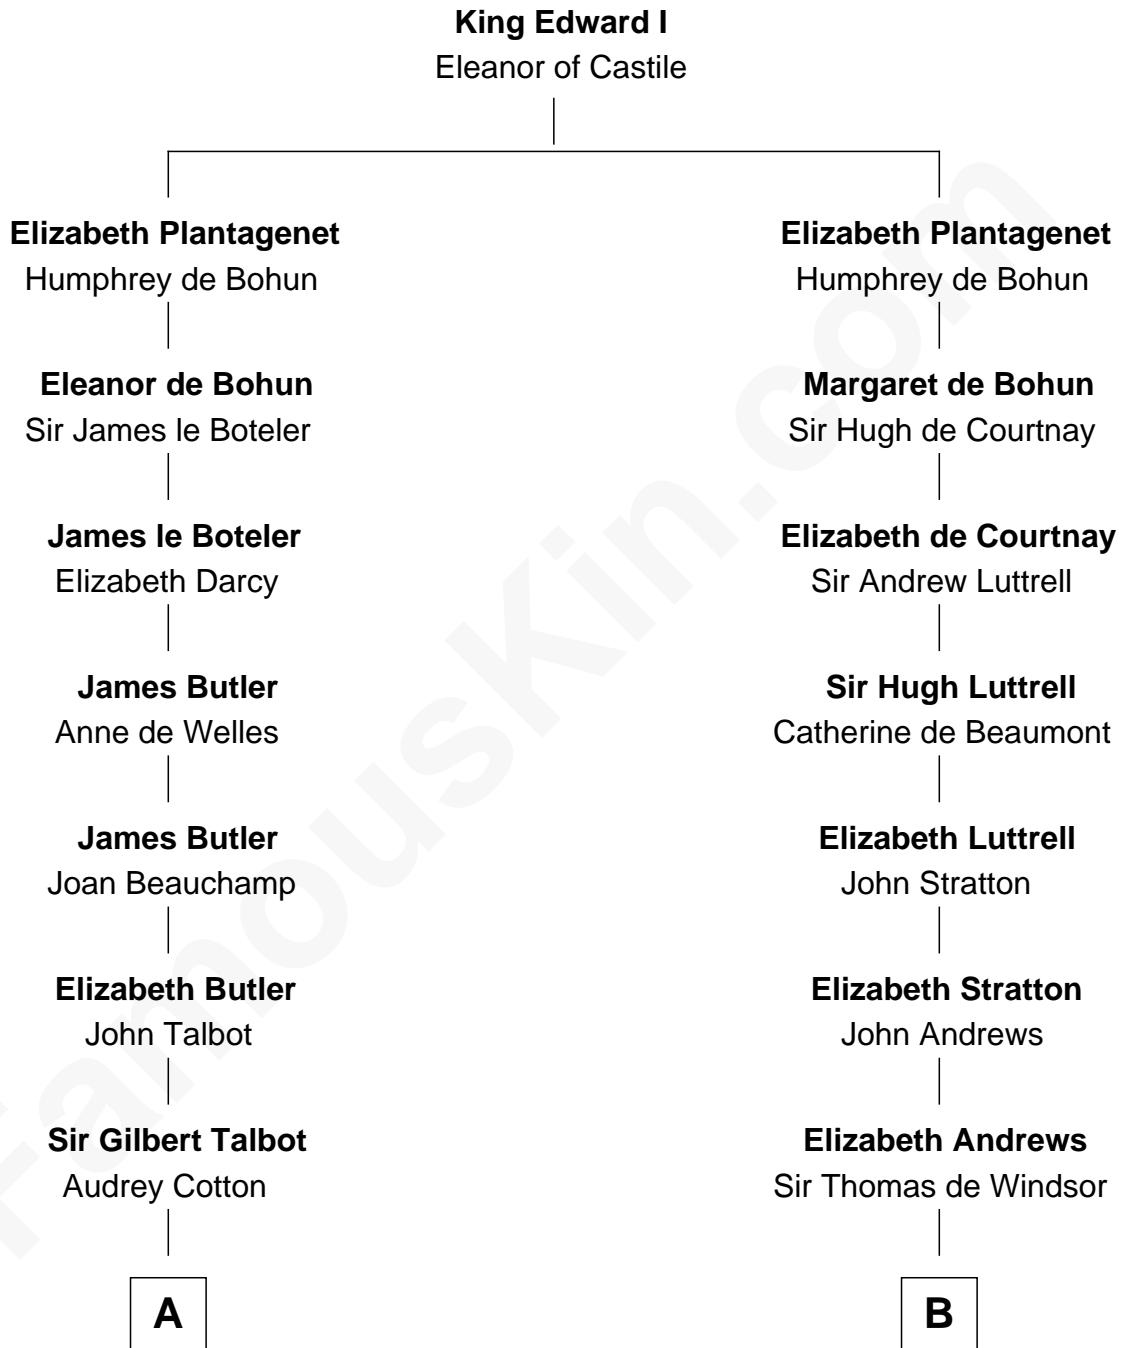

FamousKin.com Relationship Chart of

Queen Elizabeth II

Queen of the United Kingdom

15th cousin 5 times removed of

William Henry Harrison

9th U.S. President

C

—
Claude Bowes-Lyon

Frances Dora Smith

—
Claude George Bowes-Lyon

Cecilia Nina Cavendish-Bentinck

—
Elizabeth Bowes-Lyon

George VI, King of the United Kingdom

—
Queen Elizabeth II

Queen of the United Kingdom

FamousKin.com