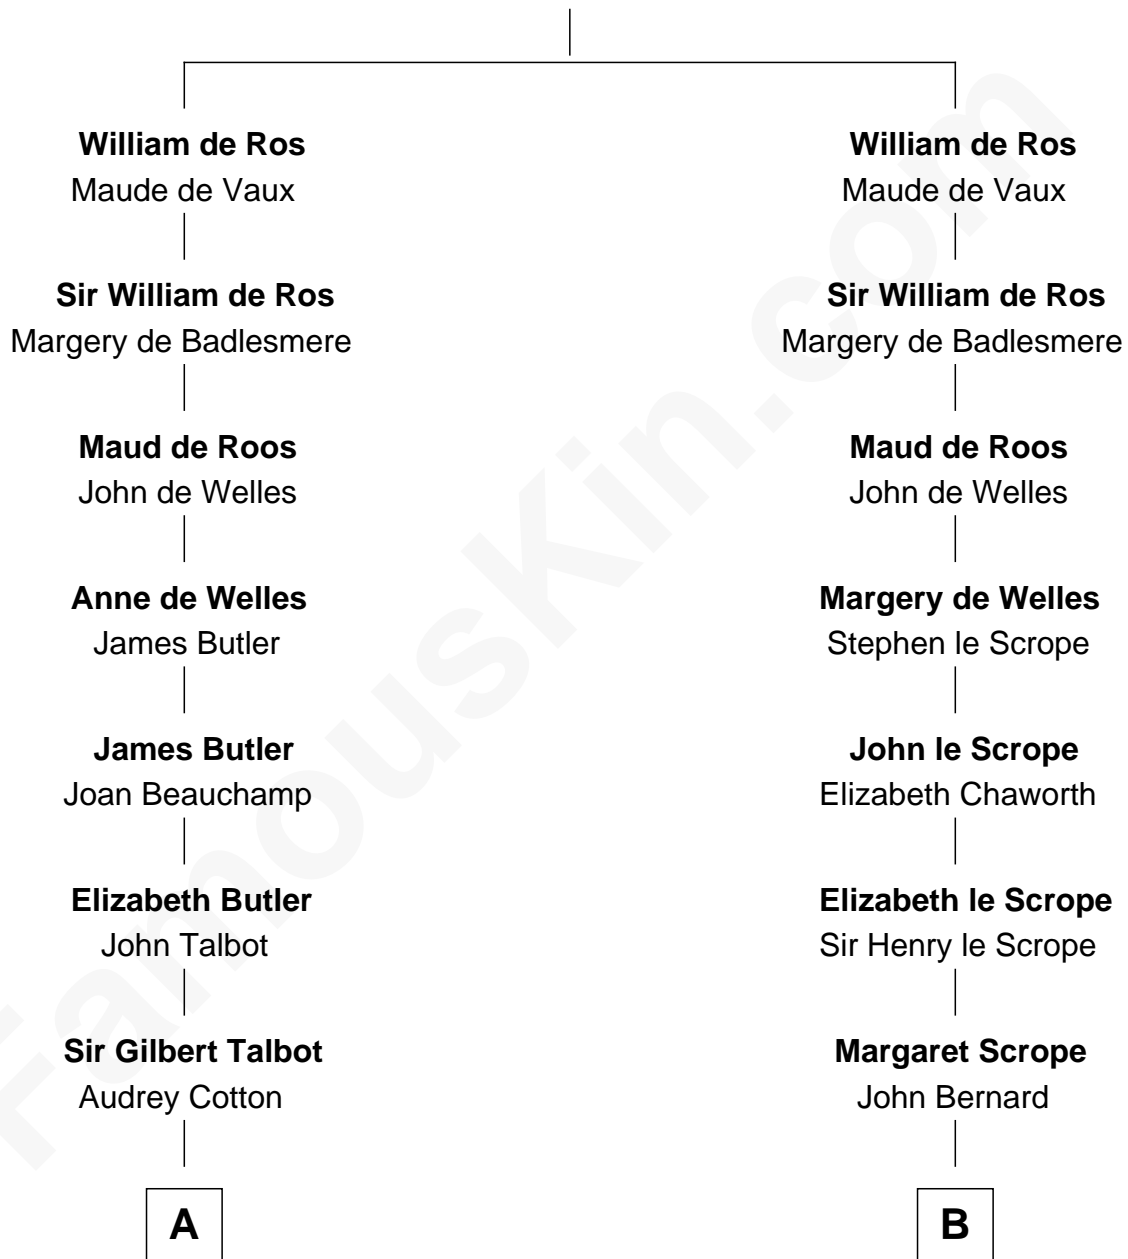

FamousKin.com Relationship Chart of

Queen Elizabeth II

Queen of the United Kingdom

16th cousin 4 times removed of

William Henry Harrison

9th U.S. President

Sir Robert de Ros

Isabel de Aubeney

C

—
Claude Bowes-Lyon

Frances Dora Smith

—
Claude George Bowes-Lyon

Cecilia Nina Cavendish-Bentinck

—
Elizabeth Bowes-Lyon

George VI, King of the United Kingdom

—
Queen Elizabeth II

Queen of the United Kingdom

FamousKin.com