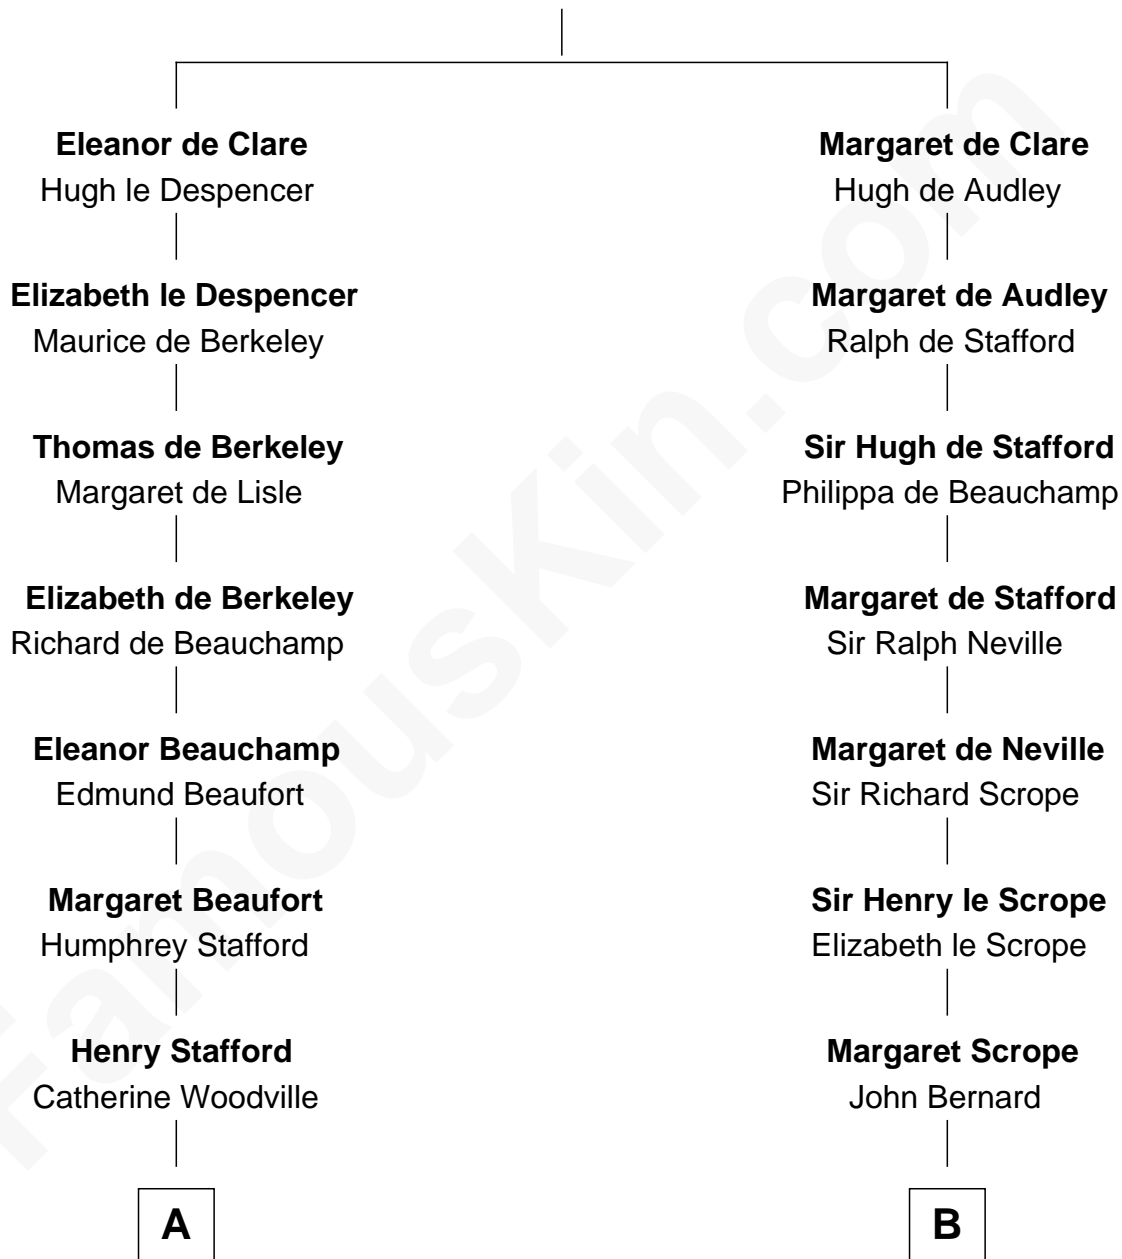

FamousKin.com Relationship Chart of

Queen Elizabeth II

Queen of the United Kingdom

16th cousin 5 times removed of

William Henry Harrison

9th U.S. President

Sir Gilbert de Clare

Joan of Acre

George VI, King of the United Kingdom

Queen Elizabeth II

Queen of the United Kingdom